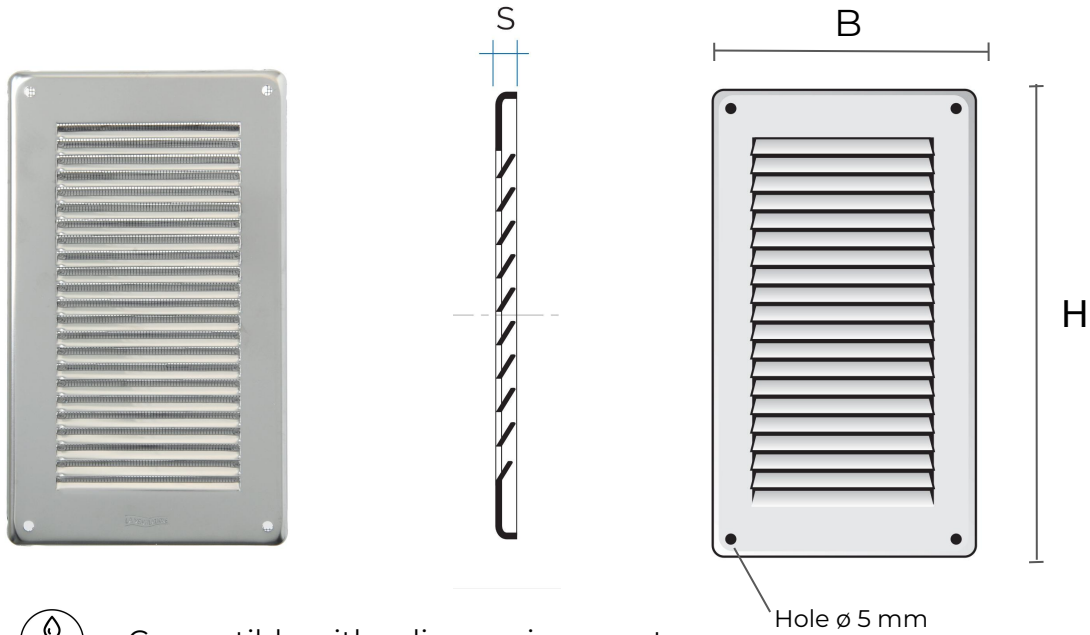

Surface-mounted metal grilles to screw

 = Compatible with saline environments

Item	Colour	BxH mm	S mm	Pass Air cm ²
GL1424B	white	140x240	5	80
GL1424M	brown	140x240	5	80
GL1424G	grey	140x240	5	80
GL1424N	black	140x240	5	80
GIN1424	inox 430	140x240	5	80
 GAL1424	silver alu.	140x240	5	80

Description: Surface-mounted rectangular ventilation grille

Material: Metal

Features: Rectangular metal ventilation grille, to be surface mounted with screws and plugs. Distance between holes 120x220 mm. It can be installed both indoors and outdoors.

Surface-mounted metal grilles to screw

 = Compatible with saline environments

Item	Colour	BxH mm	S mm	Pass Air cm ²	Insect screen
GL1424RB	white	140x240	5	80	✓
GL1424RM	brown	140x240	5	80	✓
GL1424RG	grey	140x240	5	80	✓
GL1424RN	black	140x240	5	80	✓
GIN1424R	inox 430	140x240	5	80	✓
 GAL1424R	silver alu.	140x240	5	80	✓

Description: Surface-mounted rectangular ventilation grille

Material: Metal

Features: Rectangular metal ventilation grille, to be surface mounted with screws and plugs, including insect screen. Distance between holes 120x220 mm. It can be installed both indoors and outdoors.