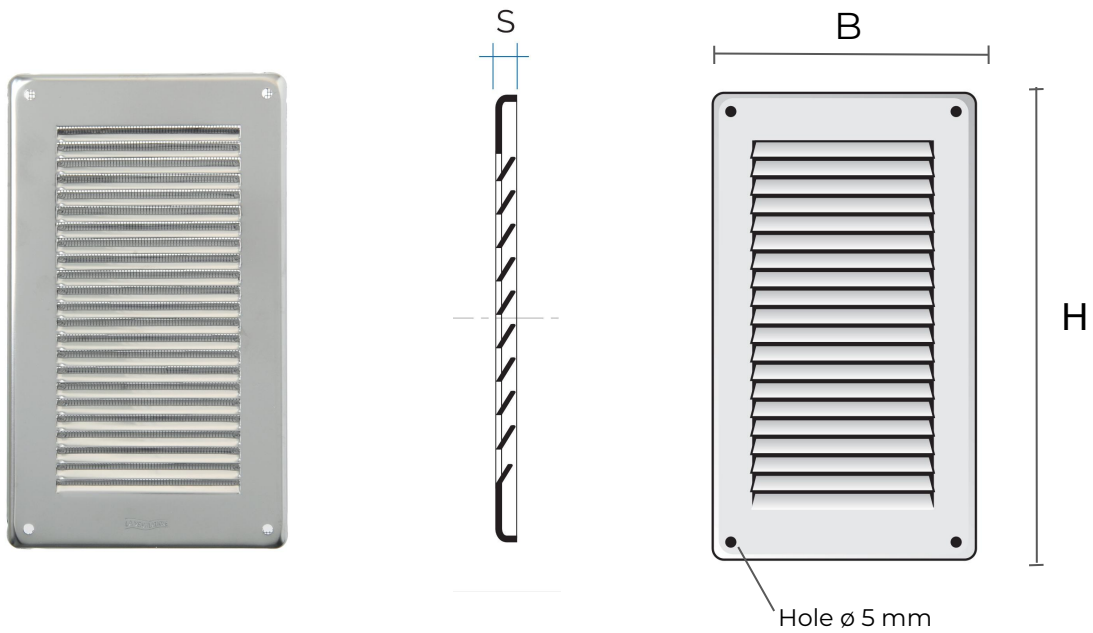

Surface-mounted metal grilles to screw

 = Compatible with saline environments

Item	Colour	BxH mm	S mm	Pass Air cm ²
GL1424B	white	140x240	5	80
GL1424M	brown	140x240	5	80
GL1424G	grey	140x240	5	80
GL1424N	black	140x240	5	80
GIN1424	inox 430	140x240	5	80
 GAL1424	silver alu.	140x240	5	80

Description: Surface-mounted rectangular ventilation grille

Material: Metal

Features: Rectangular metal ventilation grille, to be surface mounted with screws and plugs. Distance between holes 120x220 mm. It can be installed both indoors and outdoors.

Surface-mounted metal grilles to screw

 = Compatible with saline environments

Item	Colour	BxH mm	S mm	Pass Air cm ²	Insect screen
GL1424RB	white	140x240	5	80	✓
GL1424RM	brown	140x240	5	80	✓
GL1424RG	grey	140x240	5	80	✓
GL1424RN	black	140x240	5	80	✓
GIN1424R	inox 430	140x240	5	80	✓
 GAL1424R	silver alu.	140x240	5	80	✓

Description: Surface-mounted rectangular ventilation grille

Material: Metal

Features: Rectangular metal ventilation grille, to be surface mounted with screws and plugs, including insect screen. Distance between holes 120x220 mm. It can be installed both indoors and outdoors.