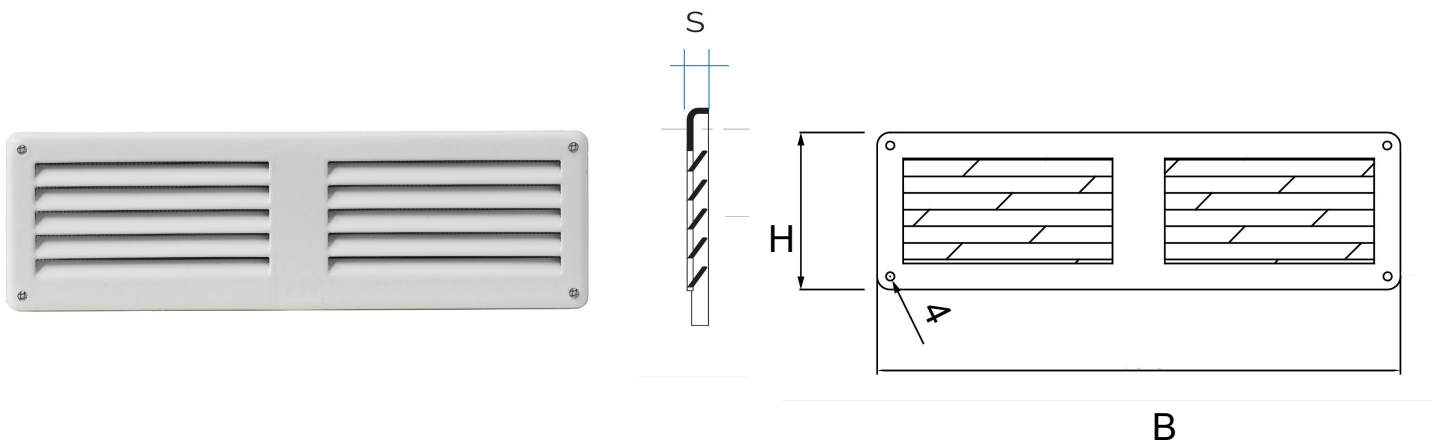

## Surface-mounted metal grilles to screw

 = Compatible with saline environments

Item	Colour	BxH mm	S mm	Pass Air cm <sup>2</sup>
<b>GL206B</b>	 white	200x60	5	40
<b>GL206M</b>	 brown	200x60	5	40
<b>GL206G</b>	 grey	200x60	5	40
<b>GL206N</b>	 black	200x60	5	40
<b>GIN206</b>	 inox 430	200x60	5	40
<b>GRA206</b>	 copper	200x60	5	40
 <b>GAL206</b>	 silver alu.	200x60	5	40

**Description:** Surface-mounted rectangular ventilation grille

**Material:** Metal

**Features:** Rectangular metal ventilation grille, to be surface mounted with screws and plugs. Distance between holes 190x50 mm. It can be installed both indoors and outdoors.

## Surface-mounted metal grilles to screw

 = Compatible with saline environments

Item	Colour	BxH mm	S mm	Pass Air cm <sup>2</sup>	Insect screen
<b>GL206RB</b>	white	200x60	5	40	✓
<b>GL206RM</b>	brown	200x60	5	40	✓
<b>GL206RG</b>	grey	200x60	5	40	✓
<b>GL206RN</b>	black	200x60	5	40	✓
<b>GIN206R</b>	inox 430	200x60	5	40	✓
<b>GRA206R</b>	copper	200x60	5	40	✓
 <b>GAL206R</b>	silver alu.	200x60	5	40	✓

**Description:** Surface-mounted rectangular ventilation grille

**Material:** Metal

**Features:** Rectangular metal ventilation grille, to be surface mounted with screws and plugs, including insect screen. Distance between holes 190x50 mm. It can be installed both indoors and outdoors.