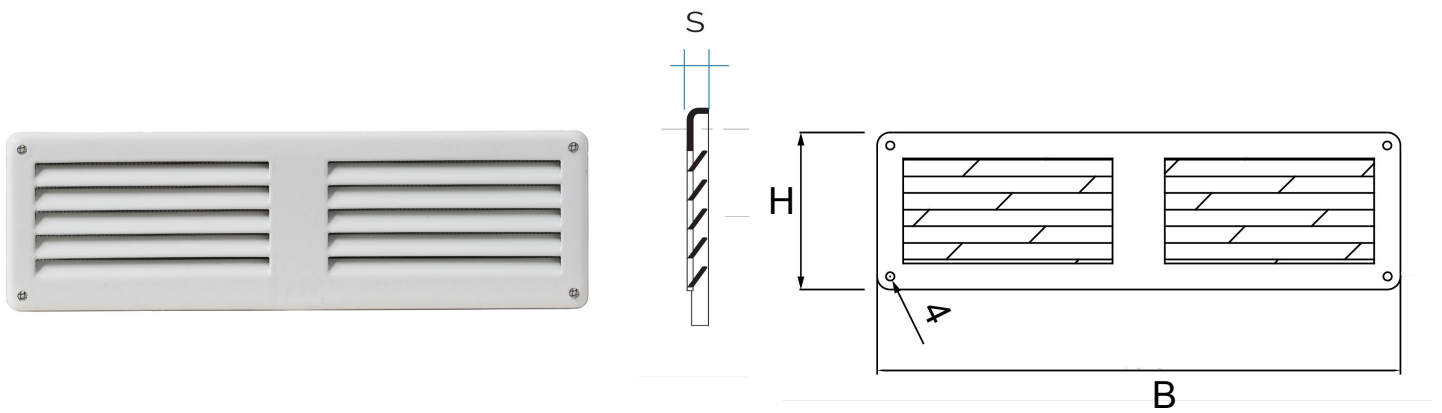

## Surface-mounted metal grilles to screw

 = Compatible with saline environments

Item	Colour	BxH mm	S mm	Pass Air cm <sup>2</sup>
<b>GL206B</b>	 white	200x60	5	40
<b>GL206M</b>	 brown	200x60	5	40
<b>GL206G</b>	 grey	200x60	5	40
<b>GL206N</b>	 black	200x60	5	40
<b>GIN206</b>	 inox 430	200x60	5	40
<b>GRA206</b>	 copper	200x60	5	40
 <b>GAL206</b>	 silver alu.	200x60	5	40

**Description:** Surface-mounted rectangular ventilation grille

**Material:** Metal

**Features:** Rectangular metal ventilation grille, to be surface mounted with screws and plugs. Distance between holes 190x50 mm. It can be installed both indoors and outdoors.

## Surface-mounted metal grilles to screw

 = Compatible with saline environments

Item	Colour	BxH mm	S mm	Pass Air cm <sup>2</sup>	Insect screen
<b>GL206RB</b>	white	200x60	5	40	✓
<b>GL206RM</b>	brown	200x60	5	40	✓
<b>GL206RG</b>	grey	200x60	5	40	✓
<b>GL206RN</b>	black	200x60	5	40	✓
<b>GIN206R</b>	inox 430	200x60	5	40	✓
<b>GRA206R</b>	copper	200x60	5	40	✓
 <b>GAL206R</b>	silver alu.	200x60	5	40	✓

**Description:** Surface-mounted rectangular ventilation grille

**Material:** Metal

**Features:** Rectangular metal ventilation grille, to be surface mounted with screws and plugs, including insect screen. Distance between holes 190x50 mm. It can be installed both indoors and outdoors.