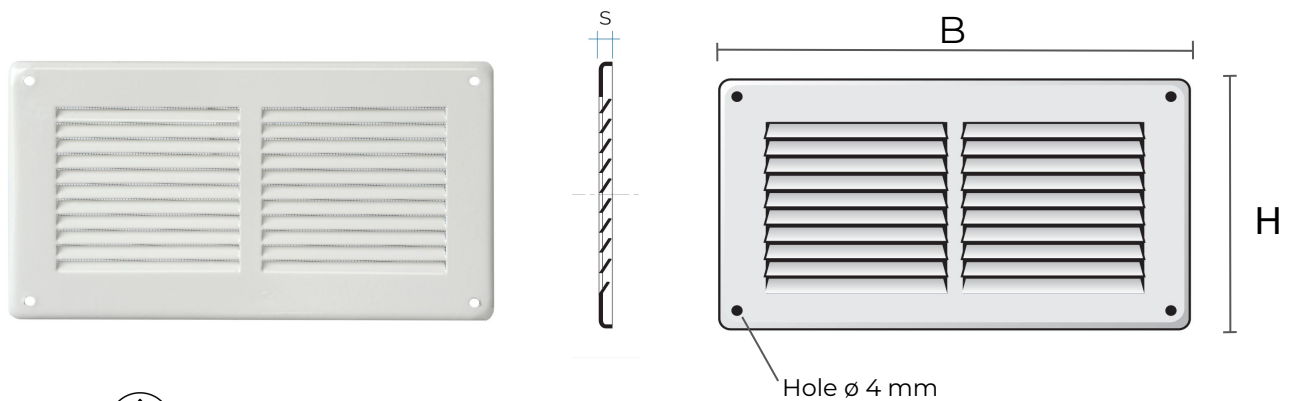

Surface-mounted metal grilles to screw

 = Compatible with saline environments

| Item | Colour | BxH mm | S mm | Pass Air cm ² |
|---|-------------|---------|------|--------------------------|
| GL20B | white | 240x140 | 5 | 80 |
| GL20M | brown | 240x140 | 5 | 80 |
| GL20G | grey | 240x140 | 5 | 80 |
| GL20N | black | 240x140 | 5 | 80 |
| GIN20 | inox 430 | 240x140 | 5 | 80 |
| GRA20 | copper | 240x140 | 5 | 80 |
|  GAL20 | silver alu. | 240x140 | 5 | 80 |
|  GZK20 | aluzink | 240x140 | 5 | 80 |
|  GAL20B | white alu. | 240x140 | 5 | 80 |

Description: Surface-mounted rectangular ventilation grille

Material: Metal

Features: Rectangular metal ventilation grille, to be surface mounted with screws and plugs. Distance between holes 215x115 mm. It can be installed both indoors and outdoors.

Surface-mounted metal grilles to screw

 = Compatible with saline environments

| Item | Colour | BxH mm | S mm | Pass Air cm ² | Insect screen |
|--|-------------|---------|------|--------------------------|---------------|
| GL20RB | white | 240x140 | 5 | 80 | ✓ |
| GL20RM | brown | 240x140 | 5 | 80 | ✓ |
| GL20RG | grey | 240x140 | 5 | 80 | ✓ |
| GL20RN | black | 240x140 | 5 | 80 | ✓ |
| GIN20R | inox 430 | 240x140 | 5 | 80 | ✓ |
| GRA20R | copper | 240x140 | 5 | 80 | ✓ |
|  GAL20R | silver alu. | 240x140 | 5 | 80 | ✓ |
|  GZK20R | aluzink | 240x140 | 5 | 80 | ✓ |
|  GAL20RB | white alu. | 240x140 | 5 | 80 | ✓ |

Description: Surface-mounted rectangular ventilation grille

Material: Metal

Features: Rectangular metal ventilation grille, to be surface mounted with screws and plugs, including insect screen. Distance between holes 215x115 mm. It can be installed both indoors and outdoors.