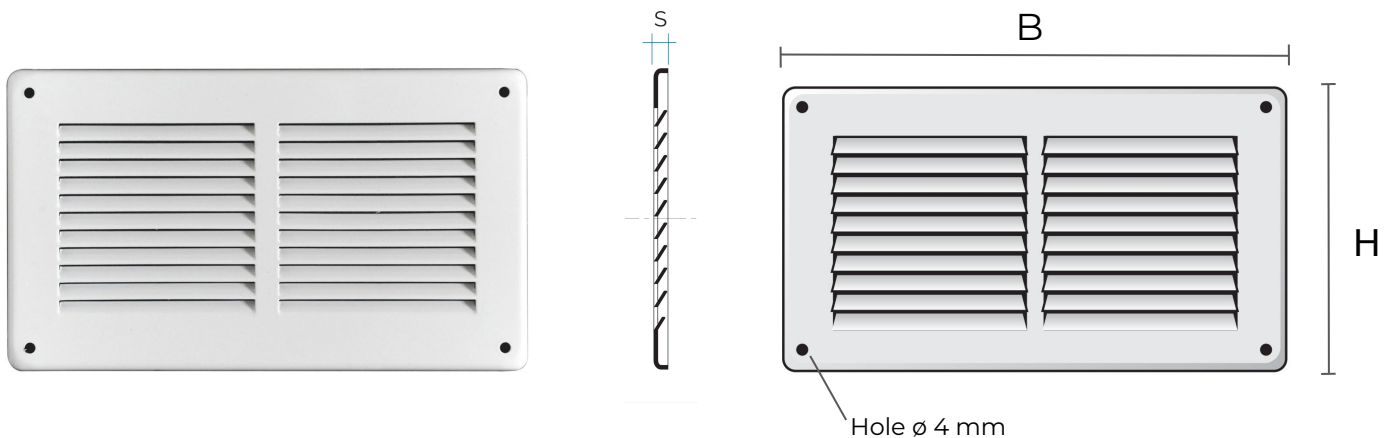

Surface-mounted metal grilles to screw

 = Compatible with saline environments

| Item | Colour | BxH mm | S mm | Pass Air cm ² |
|---|-------------|---------|------|--------------------------|
| GL20B | white | 240x140 | 5 | 80 |
| GL20M | brown | 240x140 | 5 | 80 |
| GL20G | grey | 240x140 | 5 | 80 |
| GL20N | black | 240x140 | 5 | 80 |
| GIN20 | inox 430 | 240x140 | 5 | 80 |
| GRA20 | copper | 240x140 | 5 | 80 |
|  GAL20 | silver alu. | 240x140 | 5 | 80 |
|  GZK20 | aluzink | 240x140 | 5 | 80 |
|  GAL20B | white alu. | 240x140 | 5 | 80 |

Description: Surface-mounted rectangular ventilation grille

Material: Metal

Features: Rectangular metal ventilation grille, to be surface mounted with screws and plugs. Distance between holes 215x115 mm. It can be installed both indoors and outdoors.

Surface-mounted metal grilles to screw

 = Compatible with saline environments

| Item | Colour | BxH mm | S mm | Pass Air cm ² | Insect screen |
|--|-------------|---------|------|--------------------------|---------------|
| GL20RB | white | 240x140 | 5 | 80 | ✓ |
| GL20RM | brown | 240x140 | 5 | 80 | ✓ |
| GL20RG | grey | 240x140 | 5 | 80 | ✓ |
| GL20RN | black | 240x140 | 5 | 80 | ✓ |
| GIN20R | inox 430 | 240x140 | 5 | 80 | ✓ |
| GRA20R | copper | 240x140 | 5 | 80 | ✓ |
|  GAL20R | silver alu. | 240x140 | 5 | 80 | ✓ |
|  GZK20R | aluzink | 240x140 | 5 | 80 | ✓ |
|  GAL20RB | white alu. | 240x140 | 5 | 80 | ✓ |

Description: Surface-mounted rectangular ventilation grille

Material: Metal

Features: Rectangular metal ventilation grille, to be surface mounted with screws and plugs, including insect screen. Distance between holes 215x115 mm. It can be installed both indoors and outdoors.