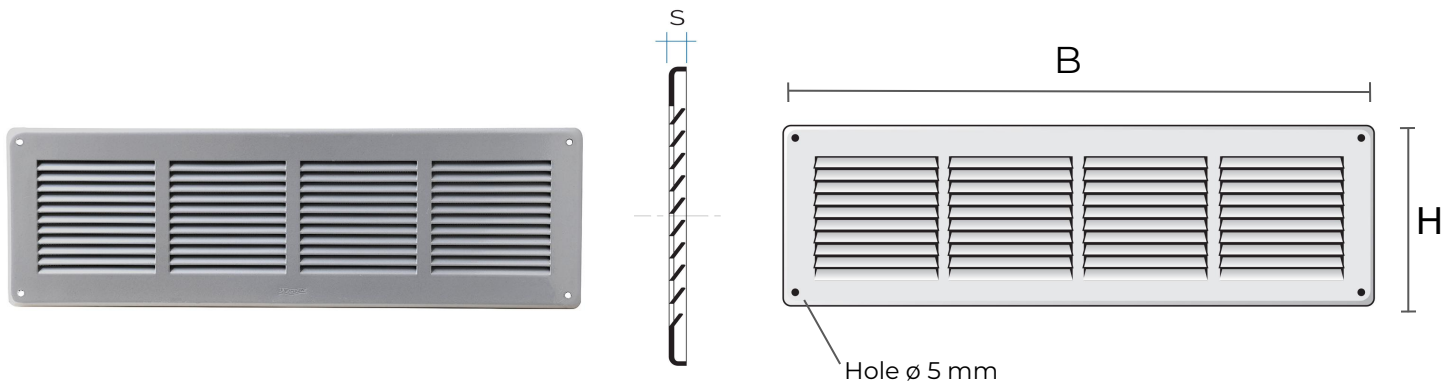

Surface-mounted metal grilles to screw

 = Compatible with saline environments

Item	Colour	BxH mm	S mm	Pass Air cm ²
GL4014B	 white	440x140	5	160
GL4014M	 brown	440x140	5	160
GL4014G	 grey	440x140	5	160
GL4014N	 black	440x140	5	160
GIN4014	 inox 430	440x140	5	160
 GZK4014	 aluzink	440x140	5	160
 GAL4014	 silver alu.	440x140	5	160

Description: Surface-mounted rectangular ventilation grille

Material: Metal

Features: Rectangular metal ventilation grille, to be surface mounted with screws and plugs. Distance between holes 415x115 mm. It can be installed both indoors and outdoors.

Surface-mounted metal grilles to screw

 = Compatible with saline environments

Item	Colour	BxH mm	S mm	Pass Air cm ²	Insect screen
GL4014RB		440x140	5	160	✓
GL4014RM		440x140	5	160	✓
GL4014RG		440x140	5	160	✓
GL4014RN		440x140	5	160	✓
GIN4014R		440x140	5	160	✓
 GZK4014R		440x140	5	160	✓
 GAL4014R		440x140	5	160	✓

Description: Surface-mounted rectangular ventilation grille

Material: Metal

Features: Rectangular metal ventilation grille, to be surface mounted with screws and plugs, including insect screen. Distance between holes 415x115 mm. It can be installed both indoors and outdoors.