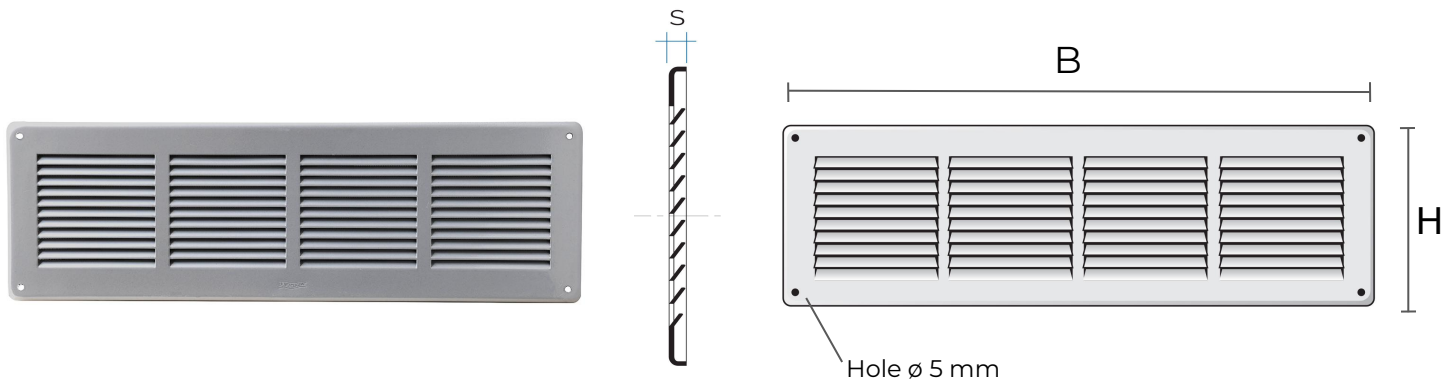

Surface-mounted metal grilles to screw

 = Compatible with saline environments

Item	Colour	BxH mm	S mm	Pass Air cm ²
GL4014B	 white	440x140	5	160
GL4014M	 brown	440x140	5	160
GL4014G	 grey	440x140	5	160
GL4014N	 black	440x140	5	160
GIN4014	 inox 430	440x140	5	160
 GZK4014	 aluzink	440x140	5	160
 GAL4014	 silver alu.	440x140	5	160

Description: Surface-mounted rectangular ventilation grille

Material: Metal

Features: Rectangular metal ventilation grille, to be surface mounted with screws and plugs. Distance between holes 415x115 mm. It can be installed both indoors and outdoors.

Surface-mounted metal grilles to screw

 = Compatible with saline environments

Item	Colour	BxH mm	S mm	Pass Air cm ²	Insect screen
GL4014RB		440x140	5	160	✓
GL4014RM		440x140	5	160	✓
GL4014RG		440x140	5	160	✓
GL4014RN		440x140	5	160	✓
GIN4014R		440x140	5	160	✓
 GZK4014R		440x140	5	160	✓
 GAL4014R		440x140	5	160	✓

Description: Surface-mounted rectangular ventilation grille

Material: Metal

Features: Rectangular metal ventilation grille, to be surface mounted with screws and plugs, including insect screen. Distance between holes 415x115 mm. It can be installed both indoors and outdoors.