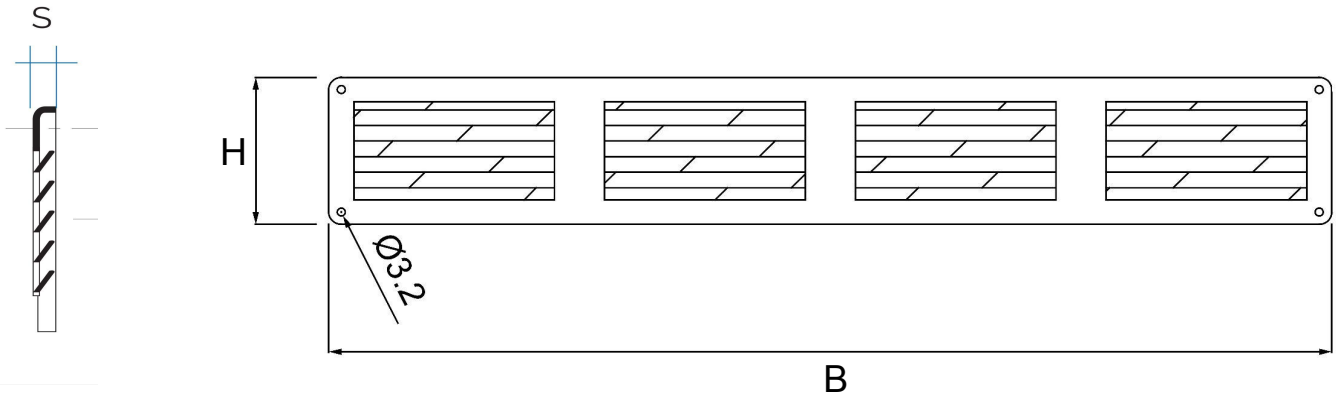

Surface-mounted metal grilles to screw

= Compatible with saline environments

Item	Colour	BxH mm	S mm	Pass Air cm²	Insect screen
GL406RB	white	400x60	5	80	✓
GL406RM	brown	400x60	5	80	✓
GL406RG	grey	400x60	5	80	✓
GL406RN	black	400x60	5	80	✓
GIN406R	inox 430	400x60	5	80	✓
GAL406R	silver alu.	400x60	5	80	✓
GZK406R	aluzink	400x60	5	80	✓

Description: Surface-mounted rectangular ventilation grille

Material: Metal

Features: Rectangular metal ventilation grille, to be surface mounted with screws and plugs, including insect screen. Distance between holes 390x50 mm. It can be installed both indoors and outdoors.