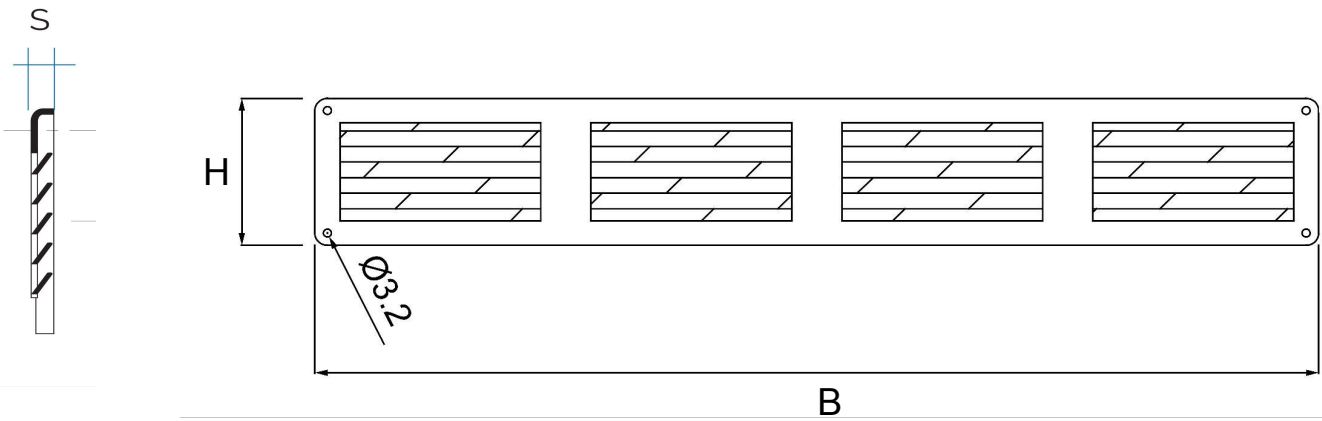

## Surface-mounted metal grilles to screw

 = Compatible with saline environments

| Item  | Colour      | BxH<br>mm | S<br>mm | Pass Air<br>cm <sup>2</sup> |
|---|-------------|-----------|---------|-----------------------------|
| <b>GL406B</b>   | white       | 400x60    | 5       | 80                          |
| <b>GL406M</b>   | brown       | 400x60    | 5       | 80                          |
| <b>GL406G</b>   | grey        | 400x60    | 5       | 80                          |
| <b>GL406N</b>   | black       | 400x60    | 5       | 80                          |
| <b>GIN406</b>   | inox 430    | 400x60    | 5       | 80                          |
|  <b>GAL406</b> | silver alu. | 400x60    | 5       | 80                          |
|  <b>GZK406</b> | aluzink     | 400x60    | 5       | 80                          |

**Description:** Surface-mounted rectangular ventilation grille

**Material:** Metal

**Features:** Rectangular metal ventilation grille, to be surface mounted with screws and plugs. Distance between holes 390x50 mm. It can be installed both indoors and outdoors.

**Description:** Surface-mounted rectangular ventilation grille

**Material:** Metal

**Features:** Rectangular metal ventilation grille, to be surface mounted with screws and plugs, including insect screen. Distance between holes 390x50 mm. It can be installed both indoors and outdoors.