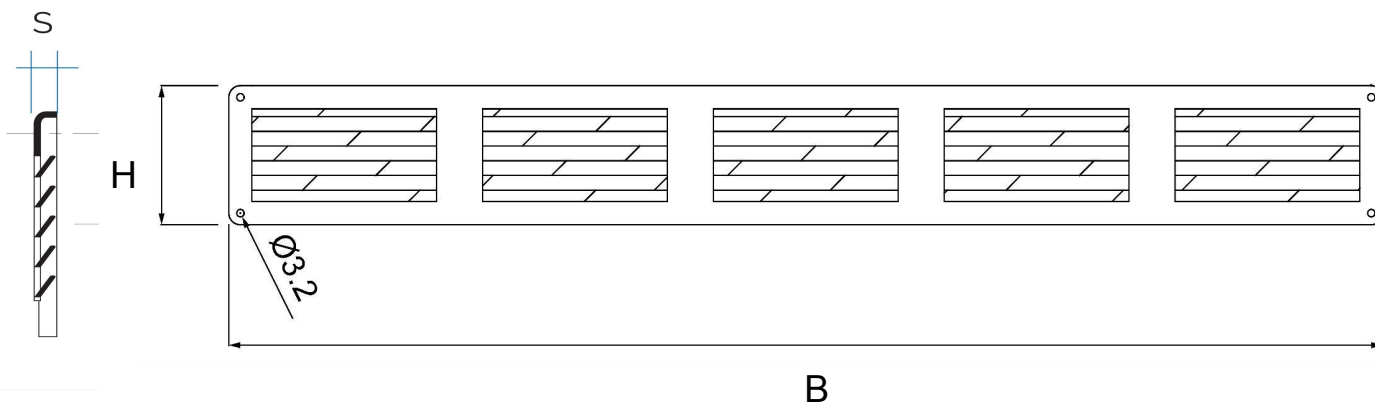

## Surface-mounted metal grilles to screw

 = Compatible with saline environments

Item	Colour	BxH mm	S mm	Pass Air cm <sup>2</sup>
<b>GL506B</b>	white	500x60	5	100
<b>GL506M</b>	brown	500x60	5	100
<b>GL506G</b>	grey	500x60	5	100
<b>GL506N</b>	black	500x60	5	100
<b>GIN506</b>	inox 430	500x60	5	100
<b>GRA506</b>	copper	500x60	5	100
 <b>GAL506</b>	silver alu.	500x60	5	100
 <b>GZK506</b>	aluzink	500x60	5	100

**Description:** Surface-mounted rectangular ventilation grille

**Material:** Metal

**Features:** Rectangular metal ventilation grille, to be surface mounted with screws and plugs. Distance between holes 490x50 mm. It can be installed both indoors and outdoors.

## Surface-mounted metal grilles to screw

 = Compatible with saline environments

Item	Colour	BxH mm	S mm	Pass Air cm <sup>2</sup>	Insect screen
<b>GL506RB</b>	white	500x60	5	100	✓
<b>GL506RM</b>	brown	500x60	5	100	✓
<b>GL506RG</b>	grey	500x60	5	100	✓
<b>GL506RN</b>	black	500x60	5	100	✓
<b>GIN506R</b>	inox 430	500x60	5	100	✓
<b>GRA506R</b>	copper	500x60	5	100	✓
 <b>GAL506R</b>	silver alu.	500x60	5	100	✓
 <b>GZK506R</b>	aluzink	500x60	5	100	✓

**Description:** Surface-mounted rectangular ventilation grille

**Material:** Metal

**Features:** Rectangular metal ventilation grille, to be surface mounted with screws and plugs, including insect screen. Distance between holes 490x50 mm. It can be installed both indoors and outdoors.