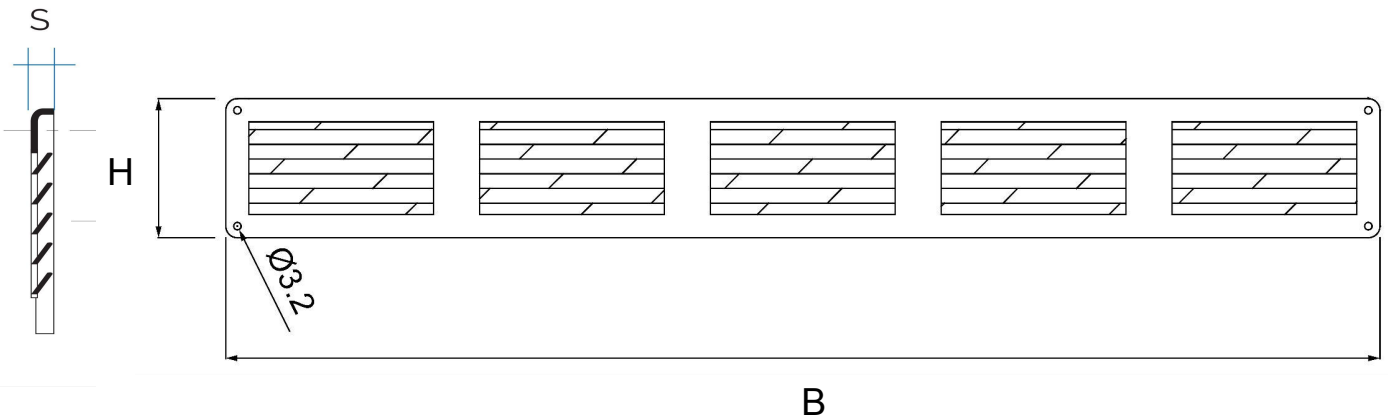

## Surface-mounted metal grilles to screw

 = Compatible with saline environments

Item	Colour	BxH mm	S mm	Pass Air cm <sup>2</sup>
<b>GL506B</b>	white	500x60	5	100
<b>GL506M</b>	brown	500x60	5	100
<b>GL506G</b>	grey	500x60	5	100
<b>GL506N</b>	black	500x60	5	100
<b>GIN506</b>	inox 430	500x60	5	100
<b>GRA506</b>	copper	500x60	5	100
 <b>GAL506</b>	silver alu.	500x60	5	100
 <b>GZK506</b>	aluzink	500x60	5	100

**Description:** Surface-mounted rectangular ventilation grille

**Material:** Metal

**Features:** Rectangular metal ventilation grille, to be surface mounted with screws and plugs. Distance between holes 490x50 mm. It can be installed both indoors and outdoors.

## Surface-mounted metal grilles to screw

 = Compatible with saline environments

Item	Colour	BxH mm	S mm	Pass Air cm <sup>2</sup>	Insect screen
<b>GL506RB</b>	white	500x60	5	100	✓
<b>GL506RM</b>	brown	500x60	5	100	✓
<b>GL506RG</b>	grey	500x60	5	100	✓
<b>GL506RN</b>	black	500x60	5	100	✓
<b>GIN506R</b>	inox 430	500x60	5	100	✓
<b>GRA506R</b>	copper	500x60	5	100	✓
 <b>GAL506R</b>	silver alu.	500x60	5	100	✓
 <b>GZK506R</b>	aluzink	500x60	5	100	✓

**Description:** Surface-mounted rectangular ventilation grille

**Material:** Metal

**Features:** Rectangular metal ventilation grille, to be surface mounted with screws and plugs, including insect screen. Distance between holes 490x50 mm. It can be installed both indoors and outdoors.