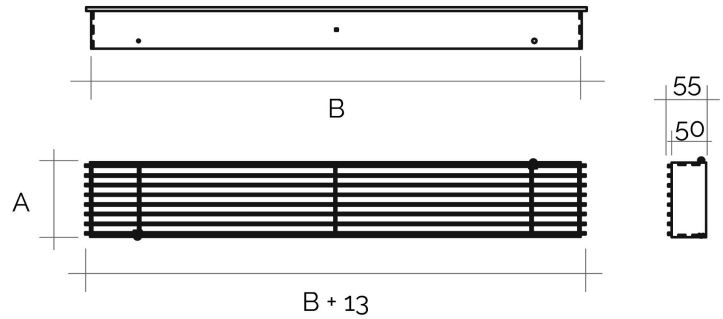

Elegance Line - "Loft" model recessed mounting air delivery flush vents

Item	Colour	BxA mm	FBxFA mm	Pass Air cm ²
GLE356B	white	350x60	353x65	128
GLE356N	black	350x60	353x65	128
GLE656B	white	650x60	653x65	247
GLE656N	black	650x60	653x65	247
GLE1006B	white	1000x60	1003x65	385
GLE1006N	black	1000x60	1003x65	385
GLE3510B	white	350x100	353x103	233
GLE3510N	black	350x100	353x103	233

Description: Recessed mounting "Loft" grille - Elegance line

Material: Metal

Features: Flush-fitting "Loft" grille for air supply made of powder-coated steel. To be used for fireplace aeration / ventilation.

Elegance Line - "Loft" model recessed mounting air delivery flush vents

Item	Colour	BxA mm	FBxFA mm	Pass Air cm ²
GLE5010B	white	500x100	503x103	331
GLE5010N	black	500x100	503x103	331
GLE6510B	white	650x100	653x103	432
GLE6510N	black	650x100	653x103	432
GLE8010B	white	800x100	803x103	535
GLE8010N	black	800x100	803x103	535
GLE10010B	white	1000x100	1003x103	670
GLE10010N	black	1000x100	1003x103	670