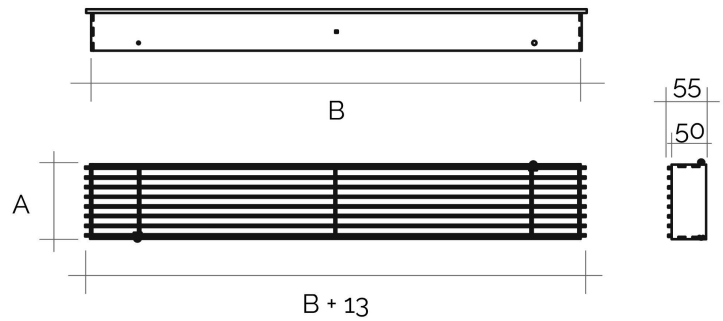

Elegance Line - "Loft" model recessed mounting air delivery flush vents

Item	Colour	BxA mm	FBxFA mm	Pass Air cm ²
GLE356B	white	350x60	353x65	128
GLE356N	black	350x60	353x65	128
GLE656B	white	650x60	653x65	247
GLE656N	black	650x60	653x65	247
GLE1006B	white	1000x60	1003x65	385
GLE1006N	black	1000x60	1003x65	385
GLE3510B	white	350x100	353x103	233
GLE3510N	black	350x100	353x103	233

Description: Recessed mounting "Loft" grille - Elegance line

Material: Metal

Features: Flush-fitting "Loft" grille for air supply made of powder-coated steel. To be used for fireplace aeration / ventilation.

Elegance Line - "Loft" model recessed mounting air delivery flush vents

Item	Colour	BxA mm	FBxFA mm	Pass Air cm ²
GLE5010B	white	500x100	503x103	331
GLE5010N	black	500x100	503x103	331
GLE6510B	white	650x100	653x103	432
GLE6510N	black	650x100	653x103	432
GLE8010B	white	800x100	803x103	535
GLE8010N	black	800x100	803x103	535
GLE10010B	white	1000x100	1003x103	670
GLE10010N	black	1000x100	1003x103	670