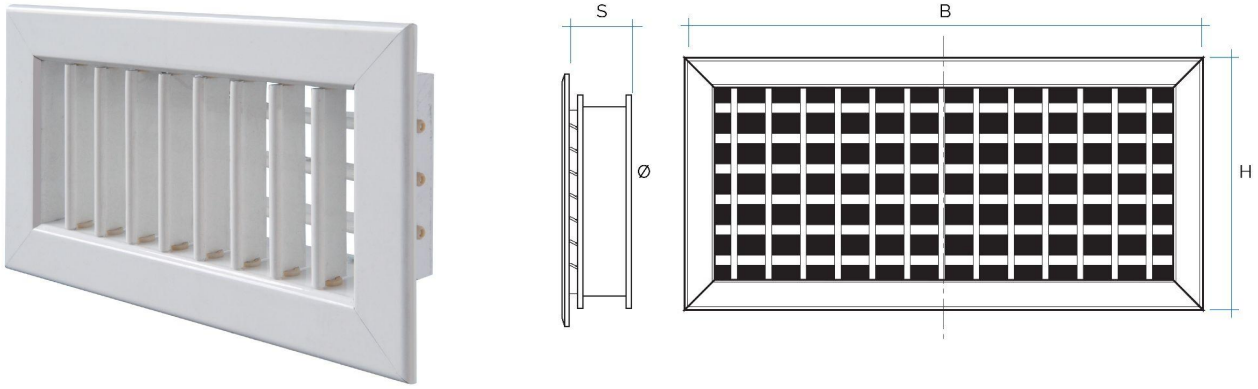

Air conditioning grilles

| Item | Colour | BxH mm | Hole mm | S mm |
|-------------------|------------|---------|---------|------|
| GM2V2010AL | aluminium | 225x125 | 200x100 | 45 |
| GM2V2010B | white alu. | 225x125 | 200x100 | 45 |
| GM2V3010AL | aluminium | 325x125 | 300x100 | 45 |
| GM2V3010B | white alu. | 325x125 | 300x100 | 45 |
| GM2V3015AL | aluminium | 325x175 | 300x150 | 45 |
| GM2V3015B | white alu. | 325x175 | 300x150 | 45 |
| GM2V3020AL | aluminium | 325x225 | 300x200 | 45 |
| GM2V3020B | white alu. | 325x225 | 300x200 | 45 |
| GM2V4010AL | aluminium | 425x125 | 400x100 | 45 |
| GM2V4010B | white alu. | 425x125 | 400x100 | 45 |

Description: Air supply grille

Material: Aluminium

Features: Air delivery vent made of anodized aluminum with a double row of individually adjustable vertical and horizontal flaps. Fixing clips are included. Suitable for air conditioning systems.

Air conditioning grilles

| Item | Colour | BxH mm | Hole mm | S mm |
|-------------------|------------|---------|---------|------|
| GM2V4015AL | aluminium | 425x175 | 400x150 | 45 |
| GM2V4015B | white alu. | 425x175 | 400x150 | 45 |
| GM2V4020AL | aluminium | 425x225 | 400x200 | 45 |
| GM2V4020B | white alu. | 425x225 | 400x200 | 45 |
| GM2V5015AL | aluminium | 525x175 | 500x150 | 45 |
| GM2V5015B | white alu. | 525x175 | 500x150 | 45 |
| GM2V5020AL | aluminium | 525x225 | 500x200 | 45 |
| GM2V5020B | white alu. | 525x225 | 500x200 | 45 |