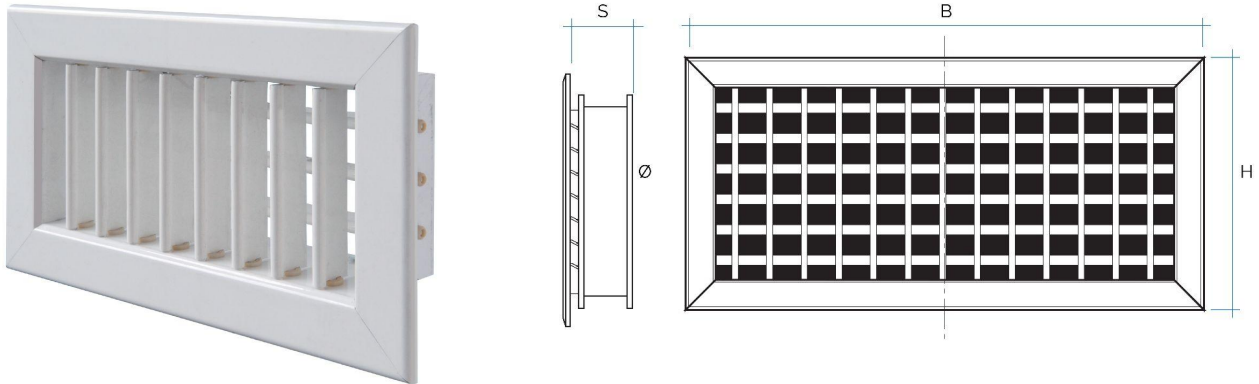

Air conditioning grilles

| Item | Colour | BxH mm | Hole mm | S mm |
|-------------------|------------|---------|---------|------|
| GM2V2010AL | aluminium | 225x125 | 200x100 | 45 |
| GM2V2010B | white alu. | 225x125 | 200x100 | 45 |
| GM2V3010AL | aluminium | 325x125 | 300x100 | 45 |
| GM2V3010B | white alu. | 325x125 | 300x100 | 45 |
| GM2V3015AL | aluminium | 325x175 | 300x150 | 45 |
| GM2V3015B | white alu. | 325x175 | 300x150 | 45 |
| GM2V3020AL | aluminium | 325x225 | 300x200 | 45 |
| GM2V3020B | white alu. | 325x225 | 300x200 | 45 |
| GM2V4010AL | aluminium | 425x125 | 400x100 | 45 |
| GM2V4010B | white alu. | 425x125 | 400x100 | 45 |

Description: Air supply grille

Material: Aluminium

Features: Air delivery vent made of anodized aluminum with a double row of individually adjustable vertical and horizontal flaps. Fixing clips are included. Suitable for air conditioning systems.

Air conditioning grilles

| Item | Colour | BxH mm | Hole mm | S mm |
|-------------------|------------|---------|---------|------|
| GM2V4015AL | aluminium | 425x175 | 400x150 | 45 |
| GM2V4015B | white alu. | 425x175 | 400x150 | 45 |
| GM2V4020AL | aluminium | 425x225 | 400x200 | 45 |
| GM2V4020B | white alu. | 425x225 | 400x200 | 45 |
| GM2V5015AL | aluminium | 525x175 | 500x150 | 45 |
| GM2V5015B | white alu. | 525x175 | 500x150 | 45 |
| GM2V5020AL | aluminium | 525x225 | 500x200 | 45 |
| GM2V5020B | white alu. | 525x225 | 500x200 | 45 |