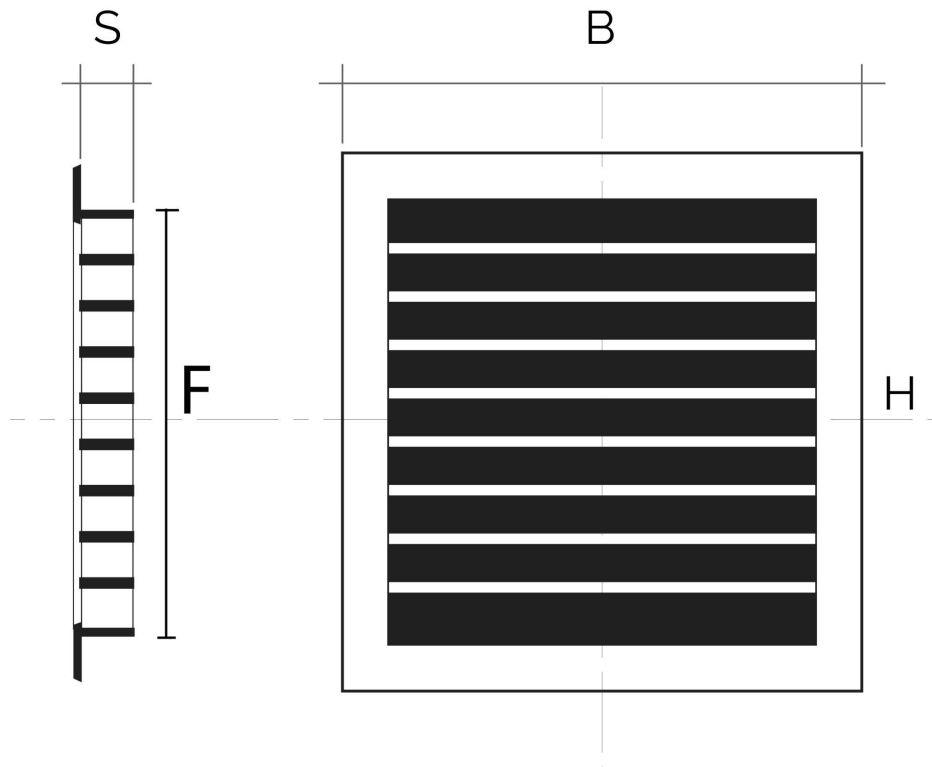

Recessed mounting square wall grilles, series G

Item	BxH mm	S mm	Hole F mm	Pass Air cm ²	Insect screen
GNO1919B	189x189	17	150x150	160	
GNOR1919B	189x189	17	150x150	100	✓

Description: Recessed mounting square ventilation grille

Material: ABS plastic

Colour: White

Features: Recessed mounting square ventilation grille with flat flaps.

Recessed mounting square wall grilles, series G

Item	BxH mm	S mm	Hole F mm	Pass Air cm ²	Insect screen
G14O2424B	240x240	15	208x208	275	
G14OR2424B	240x240	15	208x208	200	✓

Description: Recessed mounting square ventilation grille

Material: ABS plastic

Colour: White

Features: Recessed mounting square ventilation grille with flat flaps.