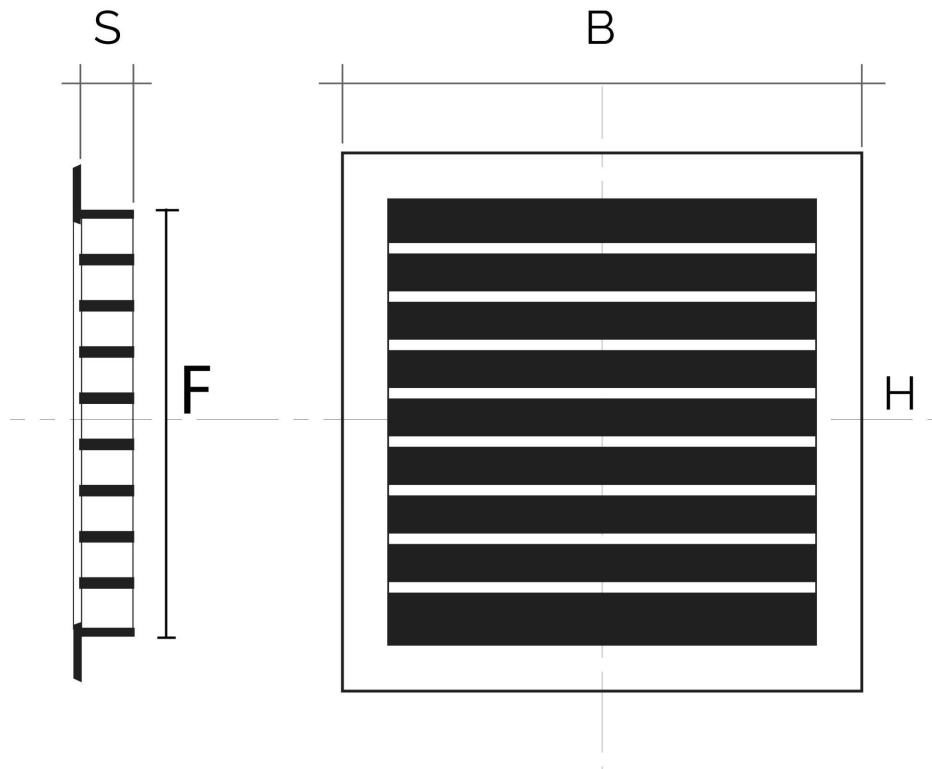

Recessed mounting square wall grilles, series G

Item	BxH mm	S mm	Hole F mm	Pass Air cm ²	Insect screen
GNO1919B	189x189	17	150x150	160	
GNOR1919B	189x189	17	150x150	100	✓

Description: Recessed mounting square ventilation grille

Material: ABS plastic

Colour: White

Features: Recessed mounting square ventilation grille with flat flaps.

Recessed mounting square wall grilles, series G

Item	BxH mm	S mm	Hole F mm	Pass Air cm ²	Insect screen
G14O2424B	240x240	15	208x208	275	
G14OR2424B	240x240	15	208x208	200	✓

Description: Recessed mounting square ventilation grille

Material: ABS plastic

Colour: White

Features: Recessed mounting square ventilation grille with flat flaps.