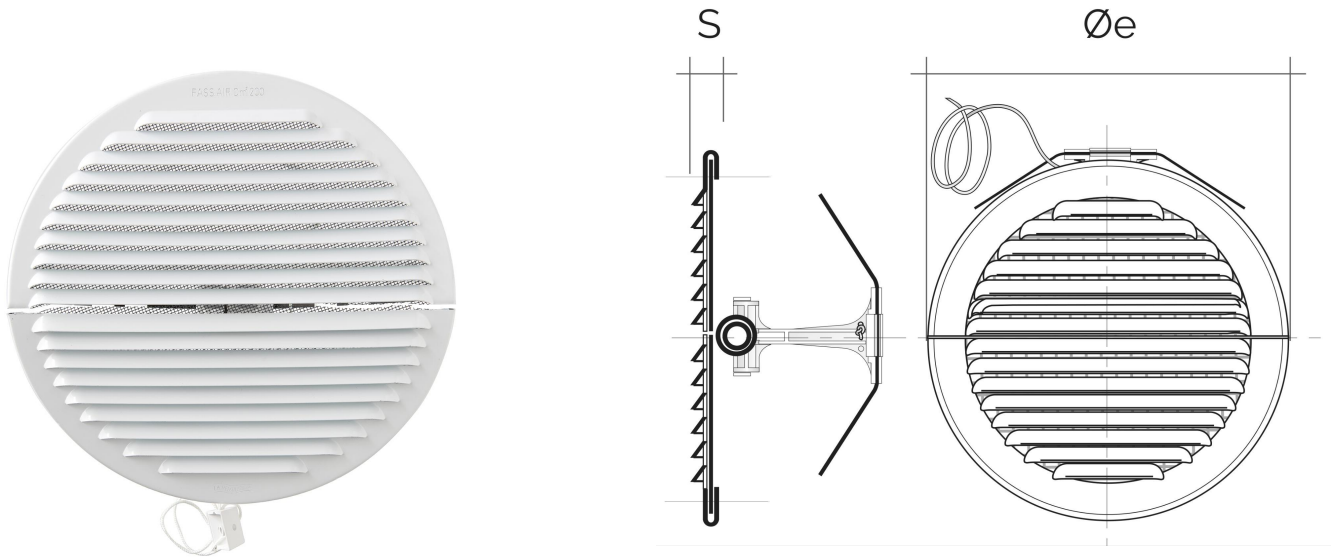

Foldable metal grilles with springs

= Compatible with saline environments

Item	Ø e mm	S mm	Ø Hole min-max mm	Pass Air cm²	Insect screen
GABDF200R	230	8	160-220	200	✓
GRADF200R	230	8	160-220	200	✓

Description: Foldable ventilation grille with fixing springs

Material: Metal

Colour: GABDF200R White aluminium - GRADF200R Copper

Features: The innovative foldable ventilation grille that you can install on external walls even staying inside a building, without any need of staves or scaffolds. In case of maintenance or replacing an old grille, you will easily have access to it without risk of letting fall the grille down thanks to the safety cord.