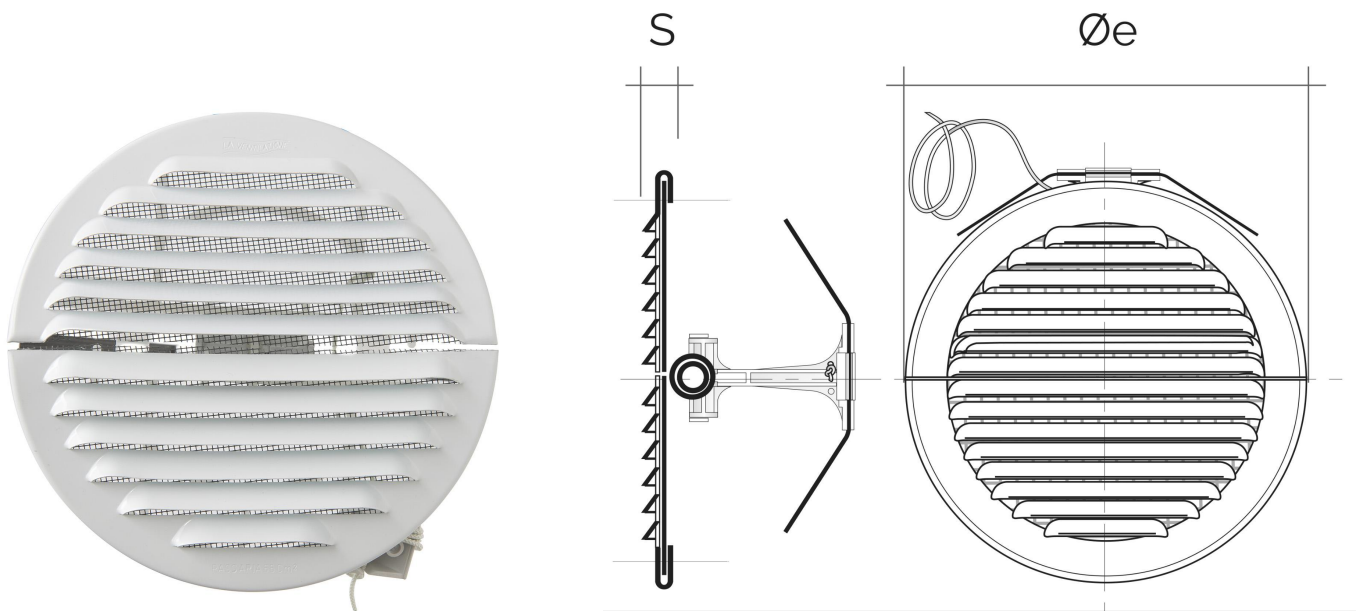

Foldable metal grilles with springs

 = Compatible with saline environments

Item	Ø e mm	S mm	Ø Hole min-max mm	Pass Air cm ²	Insect screen
GABDF125R	150	8	100-140	65	✓
GRADF125R	150	8	100-140	65	✓

Description: Foldable ventilation grille with fixing springs

Material: Metal

Colour: GABDF125R White aluminium - GRADF125R Copper

Features: The innovative foldable ventilation grille that you can install on external walls even staying inside a building, without any need of staves or scaffolds. In case of maintenance or replacing an old grille, you will easily have access to it without risk of letting fall the grille down thanks to the safety cord.

Foldable metal grilles with springs

 = Compatible with saline environments

Item	Ø e mm	S mm	Ø Hole min-max mm	Pass Air cm ²	Insect screen
GABDF160R	175	8	125-160	105	✓
GRADF160R	175	8	125-160	105	✓

Description: Foldable ventilation grille with fixing springs

Material: Metal

Colour: GABDF160R White aluminium - GRADF160R Copper

Features: The innovative foldable ventilation grille that you can install on external walls even staying inside a building, without any need of staves or scaffolds. In case of maintenance or replacing an old grille, you will easily have access to it without risk of letting fall the grille down thanks to the safety cord.