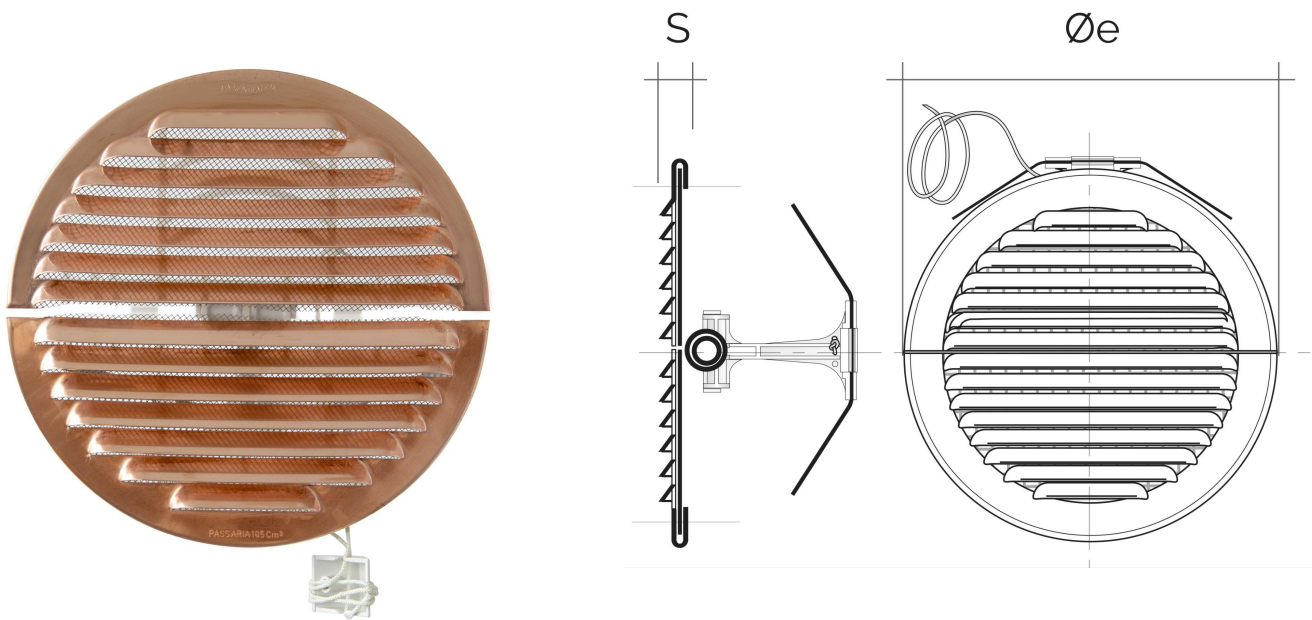

Foldable metal grilles with springs

 = Compatible with saline environments

Item	Ø e mm	S mm	Ø Hole min-max mm	Pass Air cm ²	Insect screen
GABDF125R	150	8	100-140	65	✓
GRADF125R	150	8	100-140	65	✓

Description: Foldable ventilation grille with fixing springs

Material: Metal

Colour: GABDF125R White aluminium - GRADF125R Copper

Features: The innovative foldable ventilation grille that you can install on external walls even staying inside a building, without any need of staves or scaffolds. In case of maintenance or replacing an old grille, you will easily have access to it without risk of letting fall the grille down thanks to the safety cord.

Foldable metal grilles with springs

 = Compatible with saline environments

Item	Ø e mm	S mm	Ø Hole min-max mm	Pass Air cm ²	Insect screen
GABDF160R	175	8	125-160	105	✓
GRADF160R	175	8	125-160	105	✓

Description: Foldable ventilation grille with fixing springs

Material: Metal

Colour: GABDF160R White aluminium - GRADF160R Copper

Features: The innovative foldable ventilation grille that you can install on external walls even staying inside a building, without any need of staves or scaffolds. In case of maintenance or replacing an old grille, you will easily have access to it without risk of letting fall the grille down thanks to the safety cord.