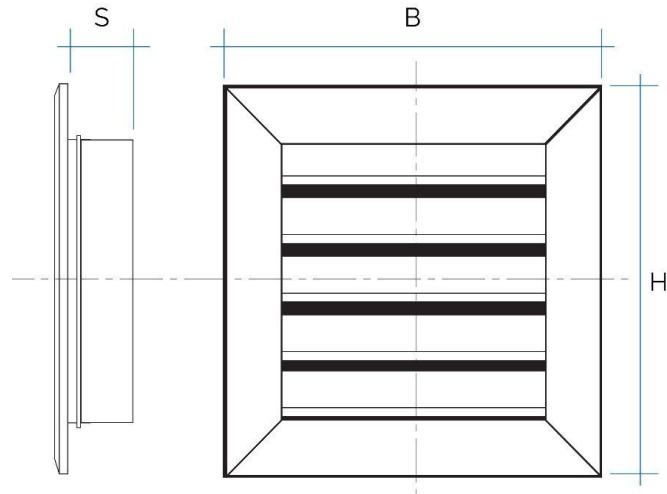

Air return grilles with rain protection flaps

Item	Colour	BxH mm	Hole mm	S mm
GRFAL3414	aluminium	340x140	312x112	28
GRFB3414	white alu.	340x140	312x112	28
GRFAL3418	aluminium	340x180	312x212	28
GRFB3418	white alu.	340x180	312x212	28
GRFAL3420	aluminium	340x200	312x172	28
GRFB3420	white alu.	340x200	312x172	28

Description: Air return grille with oblique flaps

Material: Metal

Features: Recessed mounting aluminium grille with oblique flaps. It is used for proper fireplace ventilation.