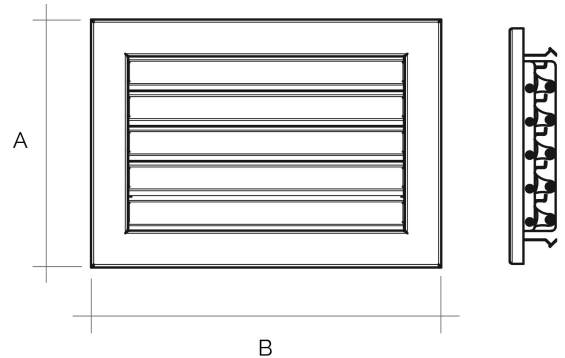

Recessed mounting grilles - Elegance Line

Item	Colour	BxA mm	FBxFA mm	Pass Air cm ²
GRFE2014B	white	200x145	178x118	140
GRFE2014N	black	200x145	178x118	140
GRFE1917B	white	190x170	168x143	165
GRFE1917N	black	190x170	168x143	165
GRFE2417B	white	240x170	218x143	225
GRFE2417N	black	240x170	218x143	225
GRFE2222B	white	220x220	198x193	285
GRFE2222N	black	220x220	198x193	285

Description: Recessed mounting warm air grille

Material: Metal

Features: Recessed mounting warm air grille equipped with rainproof flaps. It is made of powder-coated steel including a pre-assembled frame. To be used for fireplace aeration / ventilation.

Recessed mounting grilles - Elegance Line

Item	Colour	BxA mm	FBxFA mm	Pass Air cm ²
GRFE3219B	white	325x195	303x168	395
GRFE3219N	black	325x195	303x168	395
GRFE4522B	white	450x220	428x193	674
GRFE4522N	black	450x220	428x193	674
GRFE4524B	white	450x240	428x213	754
GRFE4524N	black	450x240	428x213	754