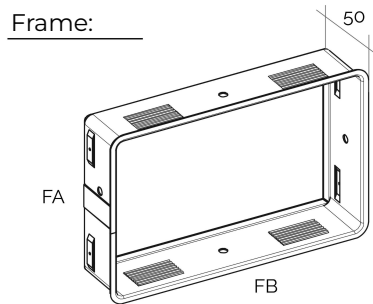

Recessed mounting grilles - Elegance Line

Item	Colour	BxA mm	FBxFA mm	Pass Air cm ²
GRFE2014B	white	200x145	178x118	140
GRFE2014N	black	200x145	178x118	140
GRFE1917B	white	190x170	168x143	165
GRFE1917N	black	190x170	168x143	165
GRFE2417B	white	240x170	218x143	225
GRFE2417N	black	240x170	218x143	225
GRFE2222B	white	220x220	198x193	285
GRFE2222N	black	220x220	198x193	285

Description: Recessed mounting warm air grille

Material: Metal

Features: Recessed mounting warm air grille equipped with rainproof flaps. It is made of powder-coated steel including a pre-assembled frame. To be used for fireplace aeration / ventilation.