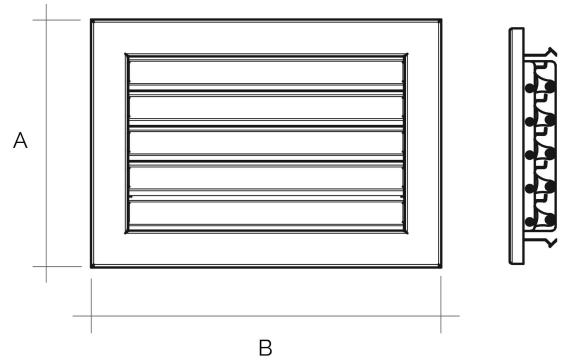

Recessed mounting grilles - Elegance Line

Item	Colour	BxA mm	FBxFA mm	Pass Air cm ²
GRFE2014B	white	200x145	178x118	140
GRFE2014N	black	200x145	178x118	140
GRFE1917B	white	190x170	168x143	165
GRFE1917N	black	190x170	168x143	165
GRFE2417B	white	240x170	218x143	225
GRFE2417N	black	240x170	218x143	225
GRFE2222B	white	220x220	198x193	285
GRFE2222N	black	220x220	198x193	285

Description: Recessed mounting warm air grille

Material: Metal

Features: Recessed mounting warm air grille equipped with rainproof flaps. It is made of powder-coated steel including a pre-assembled frame. To be used for fireplace aeration / ventilation.

Recessed mounting grilles - Elegance Line

Item	Colour	BxA mm	FBxFA mm	Pass Air cm ²
GRFE3219B	white	325x195	303x168	395
GRFE3219N	black	325x195	303x168	395
GRFE4522B	white	450x220	428x193	674
GRFE4522N	black	450x220	428x193	674
GRFE4524B	white	450x240	428x213	754
GRFE4524N	black	450x240	428x213	754