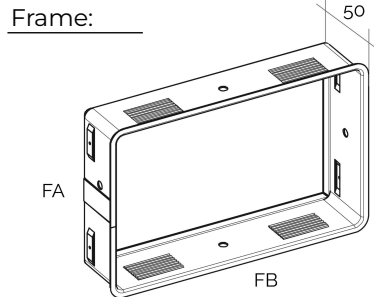

Recessed mounting grilles - Elegance Line

Item	Colour	BxA mm	FBxFA mm	Pass Air cm²
GRFE3219B	white	325x195	303x168	395
GRFE3219N	black	325x195	303x168	395
GRFE4522B	white	450x220	428x193	674
GRFE4522N	black	450x220	428x193	674
GRFE4524B	white	450x240	428x213	754
GRFE4524N	black	450x240	428x213	754

Description: Recessed mounting warm air grille

Material: Metal

Features: Recessed mounting warm air grille equipped with rainproof flaps. It is made of powder-coated steel including a pre-assembled frame. To be used for fireplace aeration / ventilation.