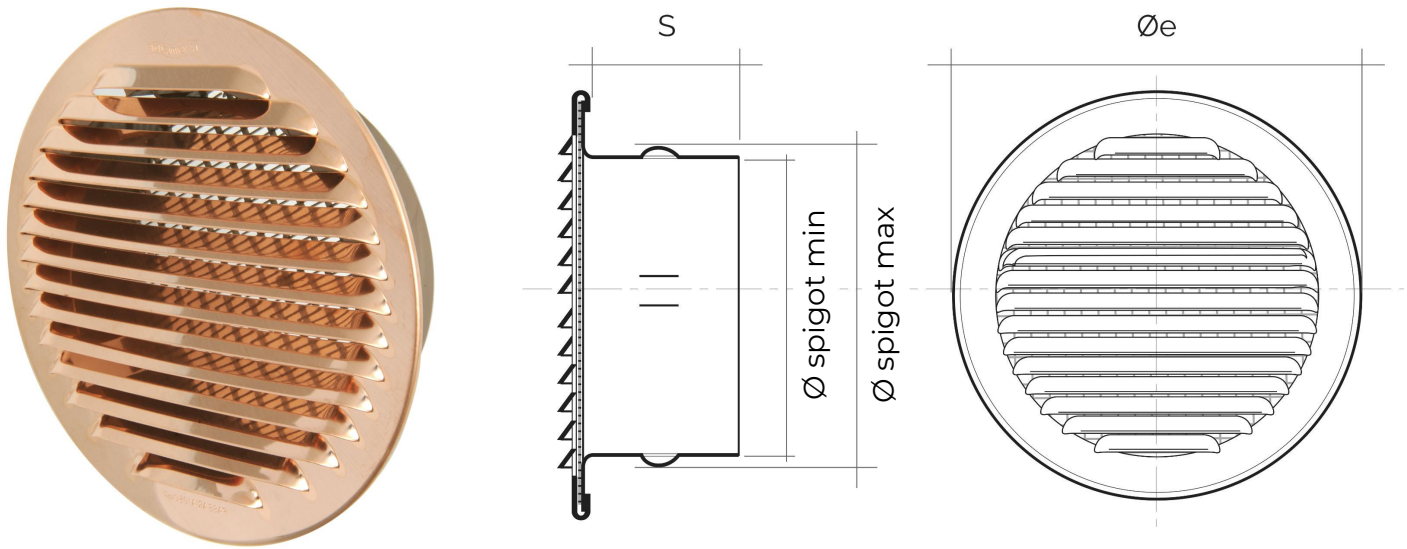

Description: Recessed mounting round ventilation grille

Material: Metal

Colour: GTR80R Copper - GTA80R Aluminium
GTA80RB White aluminium

Features: Recessed mounting round metal ventilation grille, including insect screen.
It can be installed both indoors and outdoors.

Description: Recessed mounting round ventilation grille

Material: Metal

Colour: GTR100R Copper - GTA100R Aluminium - GTA100RB White aluminium - GATR100R Copper effect

Features: Recessed mounting round metal ventilation grille, including insect screen.
It can be installed both indoors and outdoors.

Description: Recessed mounting round ventilation grille

Material: Metal

Colour: GTR125R Copper - GTA125R Aluminium
GTA125RB White aluminium

Features: Recessed mounting round metal ventilation grille, including insect screen.
It can be installed both indoors and outdoors.

Round metal grilles with adapter for recessed mounting

Item	Ø e mm	S mm	Ø spigot min mm	Ø spigot max mm	Pass Air cm ²	Insect screen
GTR140R	175	50	136	145	93	✓
GTA140R	175	50	136	145	93	✓

Description: Recessed mounting round ventilation grille