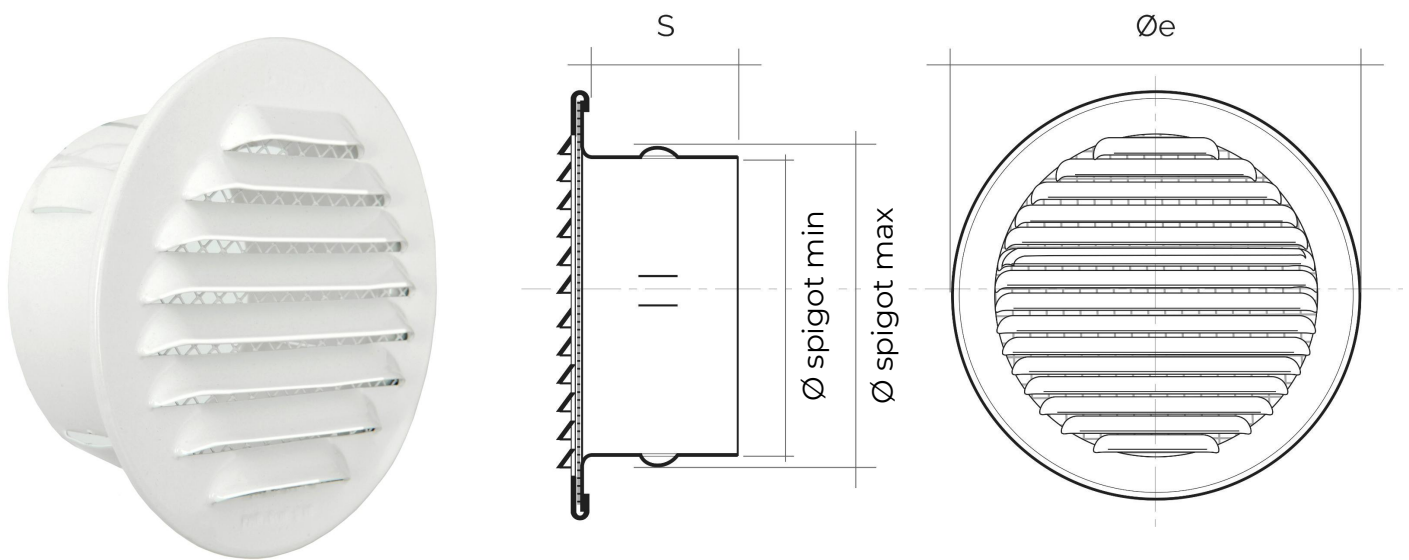

Round metal grilles with adapter for recessed mounting

 = Compatible with saline environments

Item	Ø e mm	S mm	Ø spigot min mm	Ø spigot max mm	Pass Air cm ²	Insect screen
GTR80R	100	50	76	81	36	✓
GTA80R	100	50	76	81	36	✓
 GTA80RB	100	50	76	81	36	✓

Description: Recessed mounting round ventilation grille

Material: Metal

Colour: GTR80R Copper - GTA80R Aluminium
GTA80RB White aluminium

Features: Recessed mounting round metal ventilation grille, including insect screen.
It can be installed both indoors and outdoors.

Description: Recessed mounting round ventilation grille

Material: Metal

Colour: GTR100R Copper - GTA100R Aluminium - GTA100RB White aluminium - GATR100R Copper effect

Features: Recessed mounting round metal ventilation grille, including insect screen.
It can be installed both indoors and outdoors.

Description: Recessed mounting round ventilation grille

Material: Metal

Colour: GTR125R Copper - GTA125R Aluminium
GTA125RB White aluminium

Features: Recessed mounting round metal ventilation grille, including insect screen.
It can be installed both indoors and outdoors.