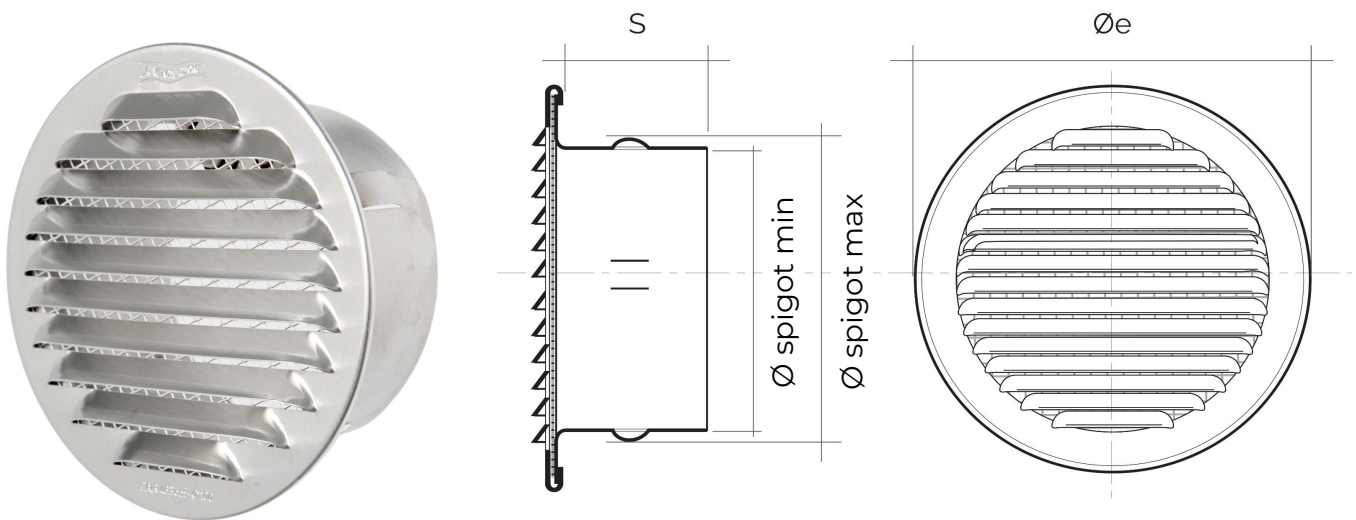

Round metal grilles with adapter for recessed mounting

 = Compatible with saline environments

Item	Ø e mm	S mm	Ø spigot min mm	Ø spigot max mm	Pass Air cm ²	Insect screen
GTR80R	100	50	76	81	36	✓
GTA80R	100	50	76	81	36	✓
 GTA80RB	100	50	76	81	36	✓

Description: Recessed mounting round ventilation grille

Material: Metal

Colour: GTR80R Copper - GTA80R Aluminium
GTA80RB White aluminium

Features: Recessed mounting round metal ventilation grille, including insect screen.
It can be installed both indoors and outdoors.

Round metal grilles with adapter for recessed mounting

 = Compatible with saline environments

Item	Ø e mm	S mm	Ø spigot min mm	Ø spigot max mm	Pass Air cm ²	Insect screen
GTR100R	125	50	92	99	46	✓
GTA100R	125	50	92	99	46	✓
 GTA100RB	125	50	92	99	46	✓
 GATR100R	125	50	92	99	46	✓

Description: Recessed mounting round ventilation grille

Material: Metal

Colour: GTR100R Copper - GTA100R Aluminium - GTA100RB White aluminium - GATR100R Copper effect

Features: Recessed mounting round metal ventilation grille, including insect screen.
It can be installed both indoors and outdoors.