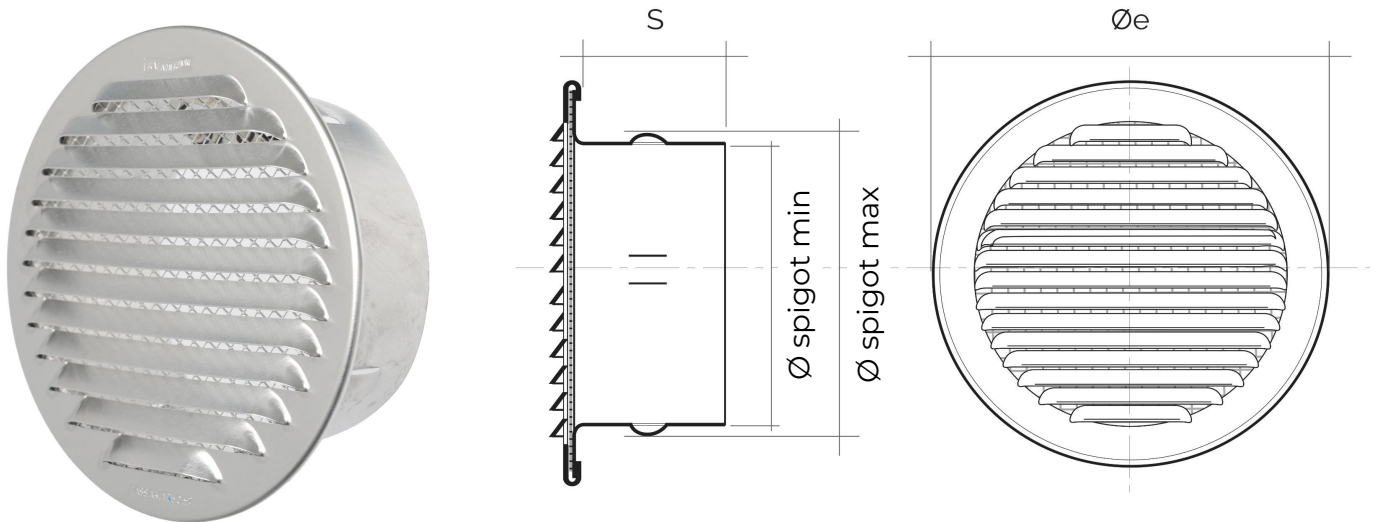

Round metal grilles with adapter for recessed mounting

= Compatible with saline environments

Item	Ø e mm	S mm	Ø spigot min mm	Ø spigot max mm	Pass Air cm²	Insect screen
GTR125R	150	50	113	121	65	✓
GTA125R	150	50	113	121	65	✓
GTA125RB	150	50	113	121	65	✓

Description: Recessed mounting round ventilation grille

Material: Metal

Colour: GTR125R Copper - GTA125R Aluminium
GTA125RB White aluminium

Features: Recessed mounting round metal ventilation grille, including insect screen.
It can be installed both indoors and outdoors.