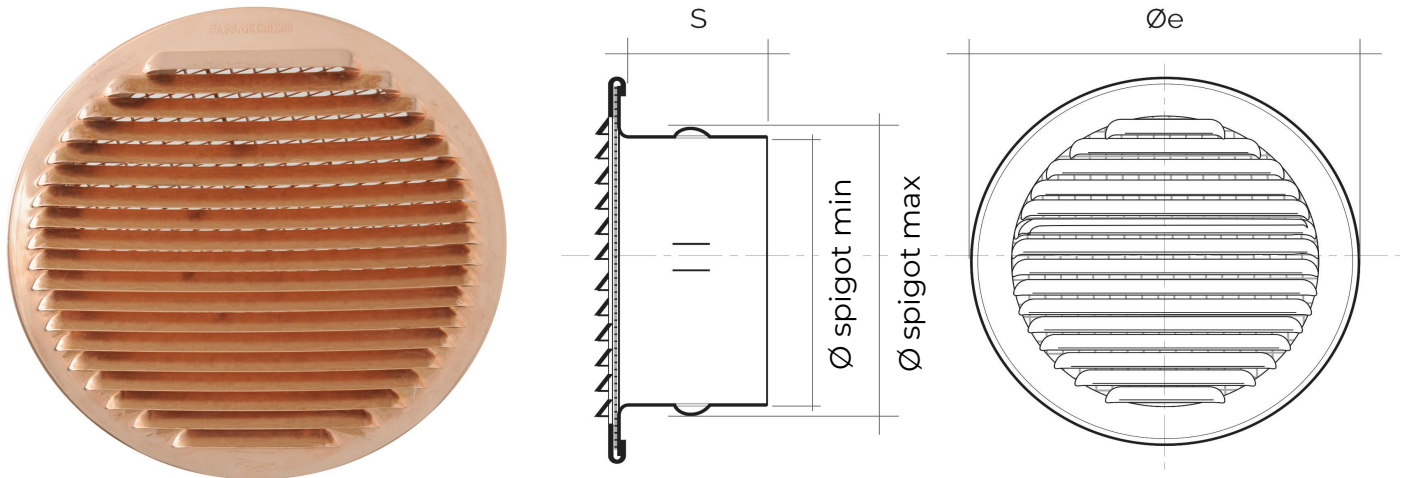

Description: Recessed mounting round ventilation grille

Material: Metal

Colour: GTR100R Copper - GTA100R Aluminium - GTA100RB White aluminium - GATR100R Copper effect

Features: Recessed mounting round metal ventilation grille, including insect screen.
It can be installed both indoors and outdoors.

Description: Recessed mounting round ventilation grille

Material: Metal

Colour: GTR125R Copper - GTA125R Aluminium
GTA125RB White aluminium

Features: Recessed mounting round metal ventilation grille, including insect screen.
It can be installed both indoors and outdoors.

Round metal grilles with adapter for recessed mounting

Item	Ø e mm	S mm	Ø spigot min mm	Ø spigot max mm	Pass Air cm ²	Insect screen
GTR140R	175	50	136	145	93	✓
GTA140R	175	50	136	145	93	✓

Description: Recessed mounting round ventilation grille

Material: Metal

Colour: GTR140R Copper - GTA140R Aluminium

Features: Recessed mounting round metal ventilation grille, including insect screen.
It can be installed both indoors and outdoors.

Round metal grilles with adapter for recessed mounting