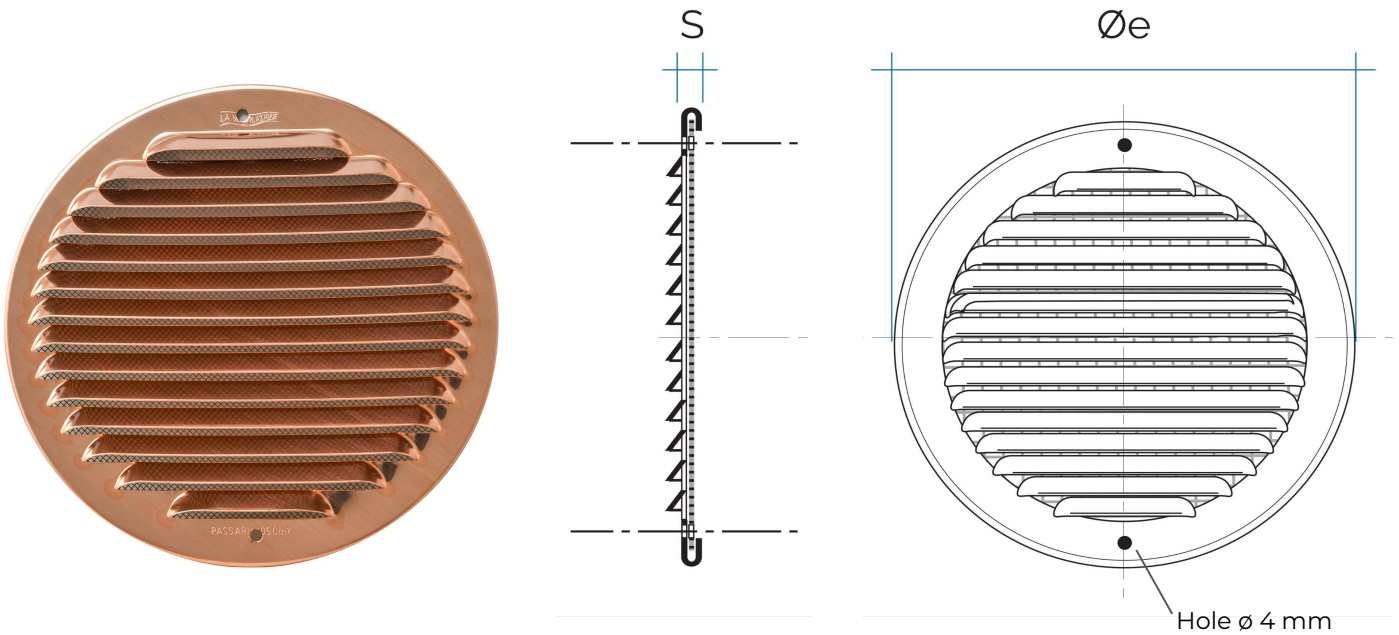

## Surface-mounted metal grilles to screw

 = Compatible with saline environments

	Item	Colour	ø external mm	S mm	Pass Air cm <sup>2</sup>	Insect screen
	<b>GZKT125R</b>	aluzink	150	8	65	✓
	<b>GRAT125R</b>	copper	150	8	65	✓
	<b>GINT125R</b>	inox 430	150	8	65	✓
	<b>GABT125R</b>	white alu.	150	8	65	✓

**Description:** Surface-mounted round ventilation grille

**Material:** Metal

**Features:** Round metal ventilation grille, to be surface mounted with screws and plugs. Distance between holes 130 mm. It can be installed both indoors and outdoors.

## Surface-mounted metal grilles to screw

 = Compatible with saline environments

	Item	Colour	Ø external mm	S mm	Pass Air cm <sup>2</sup>	Insect screen
	<b>GZKT160R</b>	aluzink	175	8	105	✓
	<b>GRAT160R</b>	copper	175	8	105	✓
	<b>GINT160R</b>	inox 430	175	8	105	✓
	<b>GABT160R</b>	white alu.	175	8	105	✓

**Description:** Surface-mounted round ventilation grille

**Material:** Metal

**Features:** Round metal ventilation grille, to be surface mounted with screws and plugs. Distance between holes 150 mm. It can be installed both indoors and outdoors.