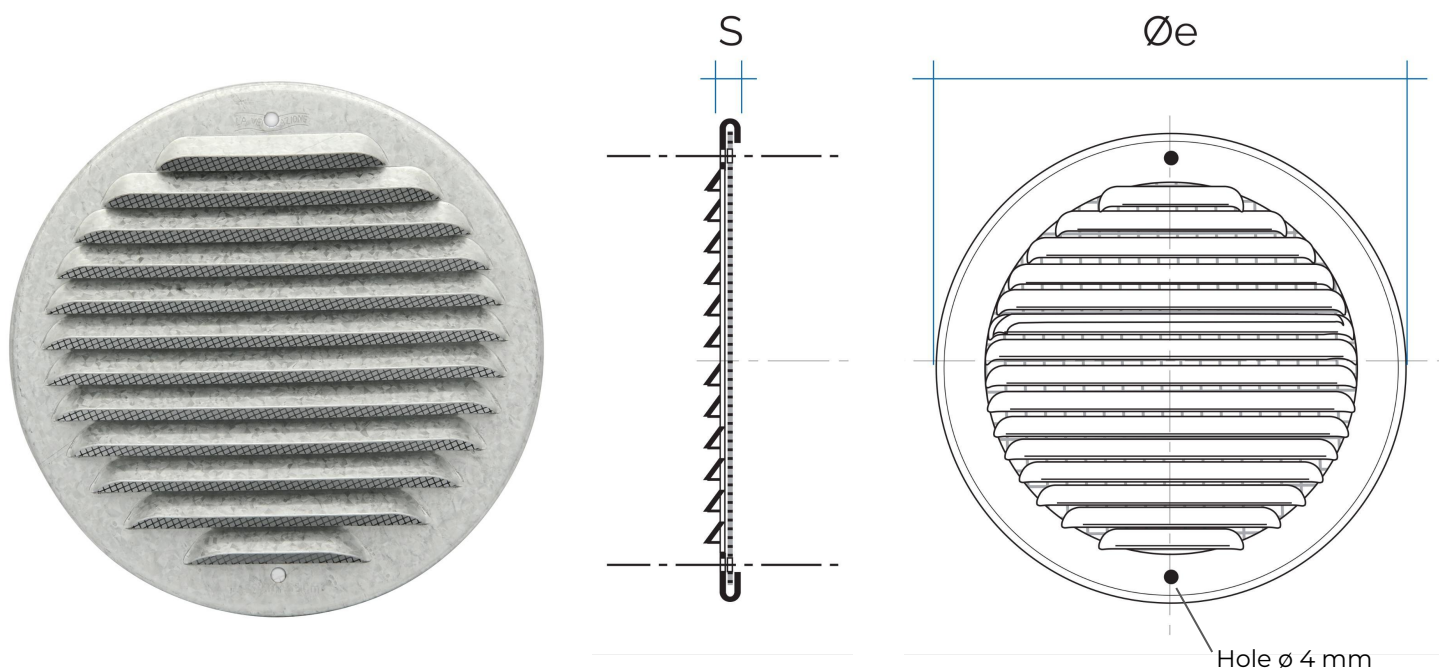

## Surface-mounted metal grilles to screw

 = Compatible with saline environments

	Item	Colour	ø external mm	S mm	Pass Air cm <sup>2</sup>	Insect screen
	<b>GZKT125R</b>	aluzink	150	8	65	✓
	<b>GRAT125R</b>	copper	150	8	65	✓
	<b>GINT125R</b>	inox 430	150	8	65	✓
	<b>GABT125R</b>	white alu.	150	8	65	✓

**Description:** Surface-mounted round ventilation grille

**Material:** Metal

**Features:** Round metal ventilation grille, to be surface mounted with screws and plugs. Distance between holes 130 mm. It can be installed both indoors and outdoors.

## Surface-mounted metal grilles to screw

 = Compatible with saline environments

	Item	Colour	Ø external mm	S mm	Pass Air cm <sup>2</sup>	Insect screen
	<b>GZKT160R</b>	aluzink	175	8	105	✓
	<b>GRAT160R</b>	copper	175	8	105	✓
	<b>GINT160R</b>	inox 430	175	8	105	✓
	<b>GABT160R</b>	white alu.	175	8	105	✓

**Description:** Surface-mounted round ventilation grille

**Material:** Metal

**Features:** Round metal ventilation grille, to be surface mounted with screws and plugs. Distance between holes 150 mm. It can be installed both indoors and outdoors.