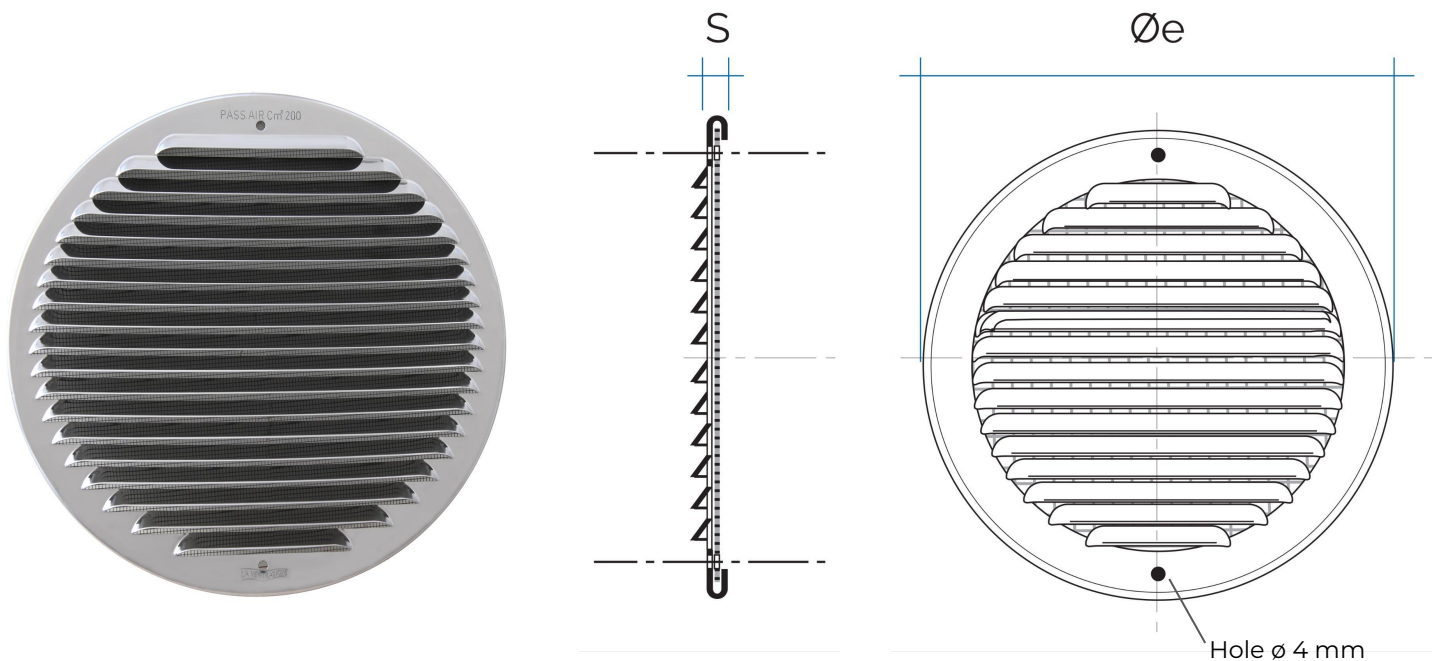

Surface-mounted metal grilles to screw

= Compatible with saline environments

	Item	Colour	ø external mm	S mm	Pass Air cm²	Insect screen
	GZKT200	aluzink	230	8	200	
	GZKT200R	aluzink	230	8	200	✓
	GRAT200R	copper	230	8	200	✓
	GINT200R	inox 430	230	8	200	✓

Description: Surface-mounted round ventilation grille

Material: Metal

Features: Round metal ventilation grille, to be surface mounted with screws and plugs. Distance between holes 198 mm. It can be installed both indoors and outdoors.