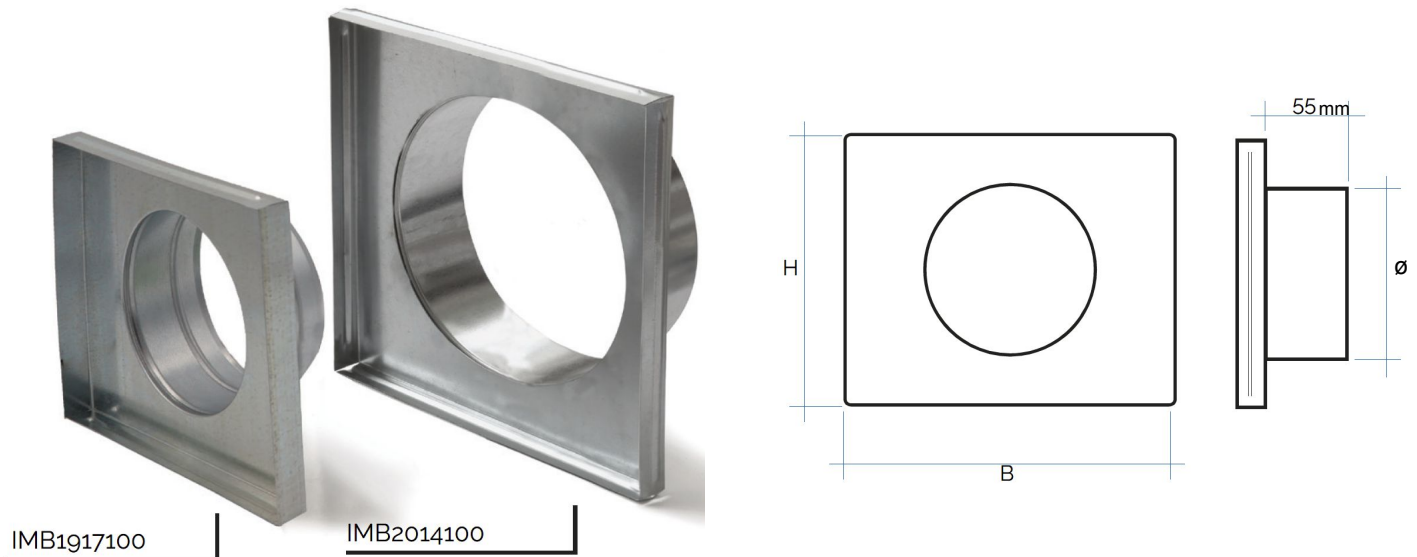

Plenums for grilles GBC

Item	Colour	BxH mm	Ø mm
IMB191780	galvanized	190x170	80
IMB1917100	galvanized	190x170	100
IMB1917125	galvanized	190x170	125
IMB201480	galvanized	200x140	80
IMB2014100	galvanized	200x140	100
IMB2014125	galvanized	200x140	125

Description: Plenum for GBC grilles

Material: Metal

Features: Plenums for grilles, made of galvanized sheet metal. To be used as an accessory for GBCxxxx grilles for fireplace aeration / ventilation.