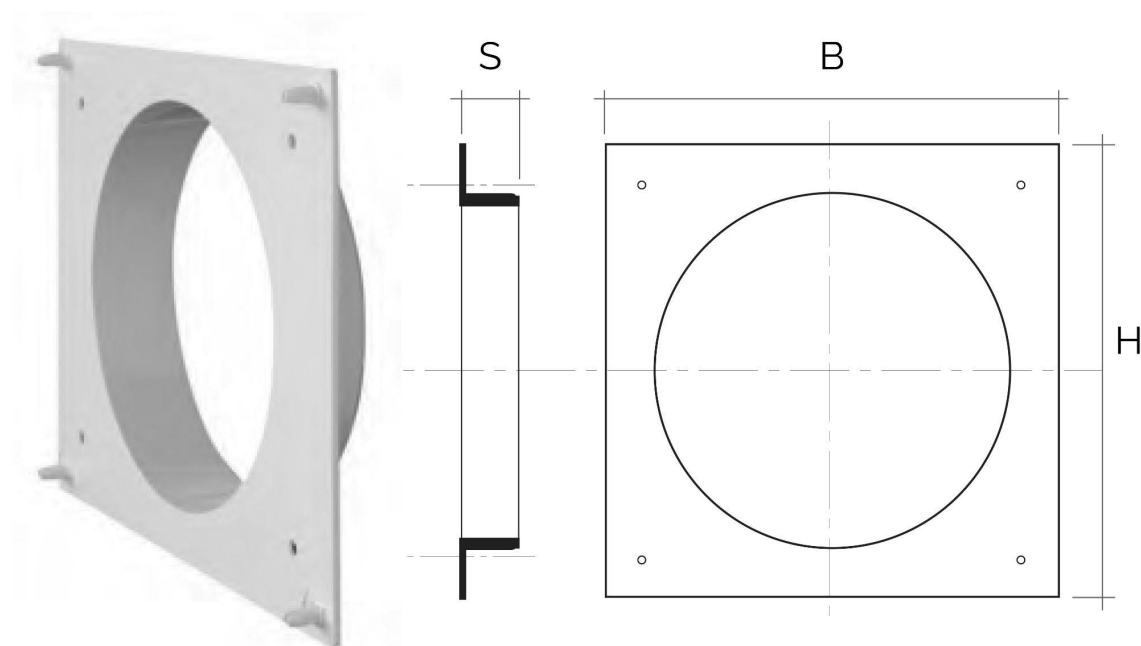

Wall outlets for grilles A B

Item	BxH mm	S mm	∅ Hole mm
IMBA160B	192x214	25	160
IMBA200B	192x214	25	200
IMBB100B	175X143	25	100
IMBB125B	175X143	25	125

- Description:** Wall outlets for modular grilles
- Material:** ABS plastic
- Colour:** White
- Features:** Wall outlet suitable for A and B-style modular grilles