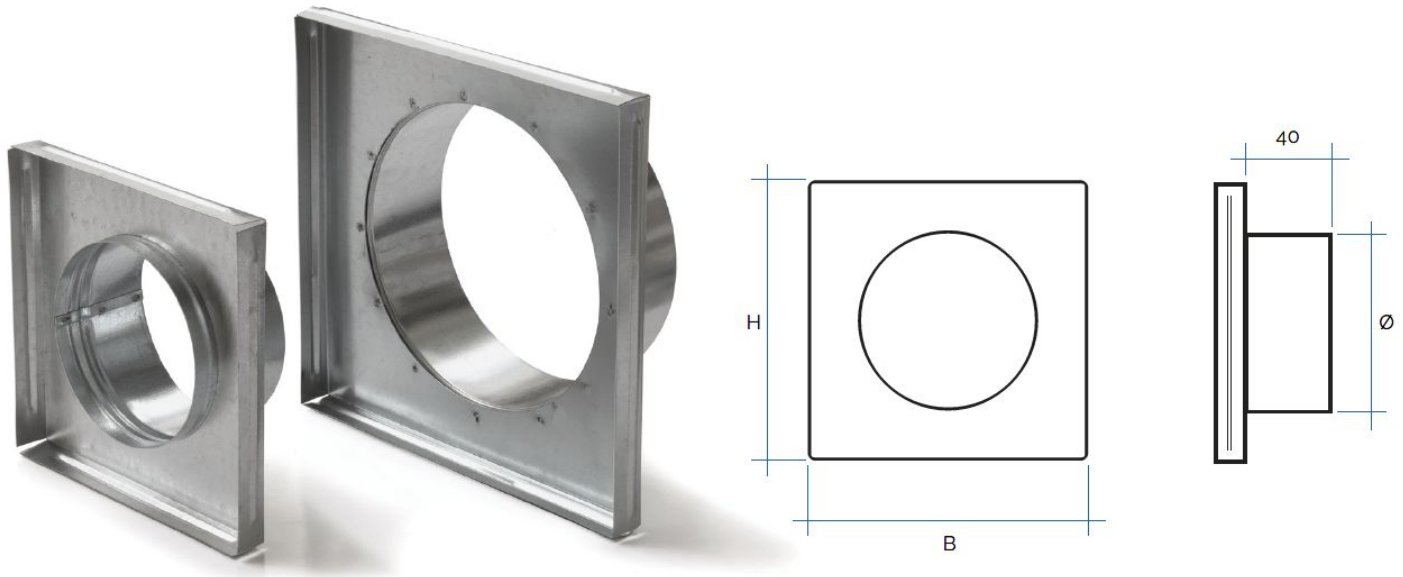

Klass and Lux Line - Plenums for grilles

Item	Colour	BxH mm	Ø mm	Klass Line	Lux Line
IMBK1717100	galvanized	170x170	100	✓	
IMBK1717150	galvanized	170x170	150	✓	
IMBK2222100	galvanized	220x220	100	✓	✓
IMBK2222150	galvanized	220x220	150	✓	✓
IMBK3722100	galvanized	370x220	100		✓
IMBK4917100	galvanized	490x170	100		✓

Description: Plenum for “Klass Line” and “Lux Line” grilles

Material: Metal

Features: Plenums for grilles, made of galvanized sheet metal. To be used as an accessory for Klass line and Lux Line grilles for fireplace aeration / ventilation.