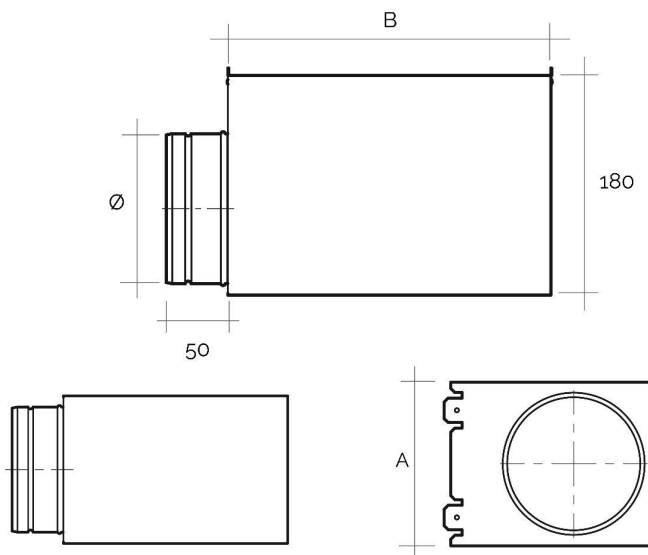

Elegance Line plenums with side spigot - IMBLE

Item	BxA mm	Ø mm
IMBLE201480	180x120	80
IMBLE2014100	180x120	100
IMBLE1917100	170x145	100
IMBLE1917150	170x145	150
IMBLE2417100	220x195	100
IMBLE2417150	220x195	150
IMBLE2222100	220x195	100
IMBLE2222150	200x195	150

Description: Universal plenum with side spigot for Elegance line grilles

Material: Metal

Colour: Black

Features: Universal plenum with side spigot for grilles, made of powder-coated steel.

Elegance Line plenums with side spigot - IMBLE

Item	BxA mm	Ø mm
IMBLE3219100	305x170	100
IMBLE3219150	305x170	150
IMBLE4522100	430x195	100
IMBLE45221500	430x195	150
IMBLE4524100	430x215	100
IMBLE4524150	430x215	150

Description: Universal plenum with side spigot for Elegance line grilles