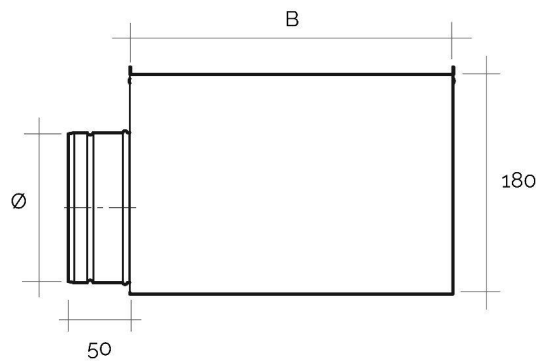

Elegance Line plenums with side spigot - IMBLE

Item	BxA mm	Ø mm
IMBLE201480	180x120	80
IMBLE2014100	180x120	100
IMBLE1917100	170x145	100
IMBLE1917150	170x145	150
IMBLE2417100	220x195	100
IMBLE2417150	220x195	150
IMBLE2222100	220x195	100
IMBLE2222150	200x195	150

Description: Universal plenum with side spigot for Elegance line grilles

Material: Metal

Colour: Black

Features: Universal plenum with side spigot for grilles, made of powder-coated steel.

Elegance Line plenums with side spigot - IMBLE

Item	BxA mm	Ø mm
IMBLE3219100	305x170	100
IMBLE3219150	305x170	150
IMBLE4522100	430x195	100
IMBLE45221500	430x195	150
IMBLE4524100	430x215	100
IMBLE4524150	430x215	150

Description: Universal plenum with side spigot for Elegance line grilles