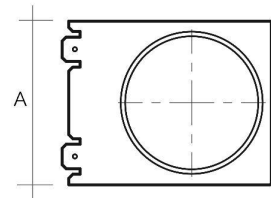

Elegance Line plenums with side spigot - IMBLE

Item	BxA mm	Ø mm
IMBLE201480	180x120	80
IMBLE2014100	180x120	100
IMBLE1917100	170x145	100
IMBLE1917150	170x145	150
IMBLE2417100	220x195	100
IMBLE2417150	220x195	150
IMBLE2222100	220x195	100
IMBLE2222150	200x195	150

Description: Universal plenum with side spigot for Elegance line grilles

Material: Metal

Colour: Black

Features: Universal plenum with side spigot for grilles, made of powder-coated steel.

Elegance Line plenums with side spigot - IMBLE

Item	BxA mm	Ø mm
IMBLE3219100	305x170	100
IMBLE3219150	305x170	150
IMBLE4522100	430x195	100
IMBLE45221500	430x195	150
IMBLE4524100	430x215	100
IMBLE4524150	430x215	150

Description: Universal plenum with side spigot for Elegance line grilles