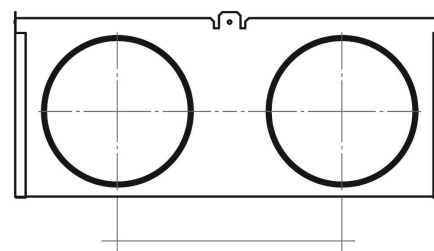

## Elegance Line plenums with two side spigots - IMBLED

C

B

180

Item	BxA mm	C mm	Ø mm
<b>IMBLED4522150</b>	430x195	225	2x150

- Description:** Universal side plenum for Elegance line grilles
- Material:** Metal
- Colour:** Black
- Features:** Universal side plenum for grilles, made of powder-coated steel.