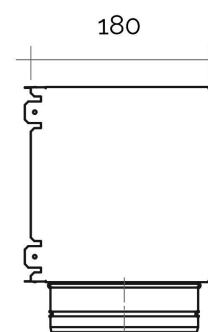

## Elegance Line plenums with two side spigots - IMBLED

C

B

180

Item	BxA mm	C mm	Ø mm
<b>IMBLED4522150</b>	430x195	225	2x150

- Description:** Universal side plenum for Elegance line grilles
- Material:** Metal
- Colour:** Black
- Features:** Universal side plenum for grilles, made of powder-coated steel.