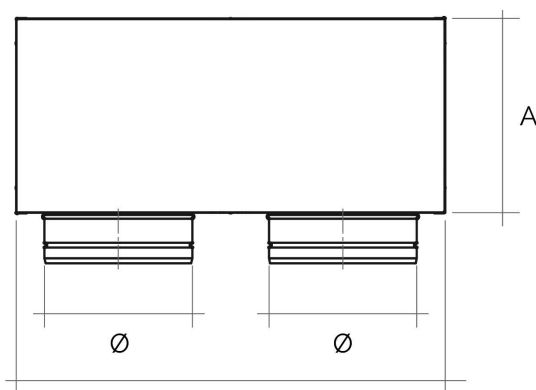

## Elegance Line plenums with two side spigots - IMBLED

C

B

180

Item	BxA mm	C mm	Ø mm
<b>IMBLED4522150</b>	430x195	225	2x150

- Description:** Universal side plenum for Elegance line grilles
- Material:** Metal
- Colour:** Black
- Features:** Universal side plenum for grilles, made of powder-coated steel.