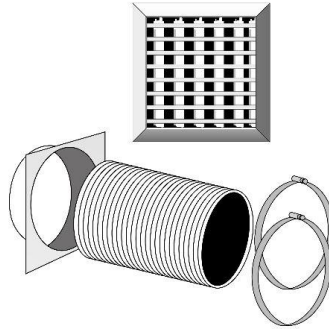

## Warm air kit with flexible aluminium duct

This kit includes:

One grille with plenum and damper

Extensible alu flex pipe mm 500-3000

One wall plate with round spigot

Two collars

Item	Colour	BxH mm	Hole mm	∅ spigot mm
<b>KITGCSIB1413080</b>	white alu.	140x130	111x111	80
<b>KITGCSIB1413100</b>	white alu.	140x130	111x111	100
<b>KITGCSIB1818120</b>	white alu.	180x180	153x153	120
<b>KITGCSIB1818140</b>	white alu.	180x180	153x153	140
<b>KITGCSIB2020150</b>	white alu.	200x200	183x183	150

**Description:** Warm air grilles kit with flexible aluminium duct

**Material:** Metal

**Features:** The kit has been designed to have everything necessary for the assembly of the grille and the fittings for chimneys, stoves and fireplaces available in a single box.