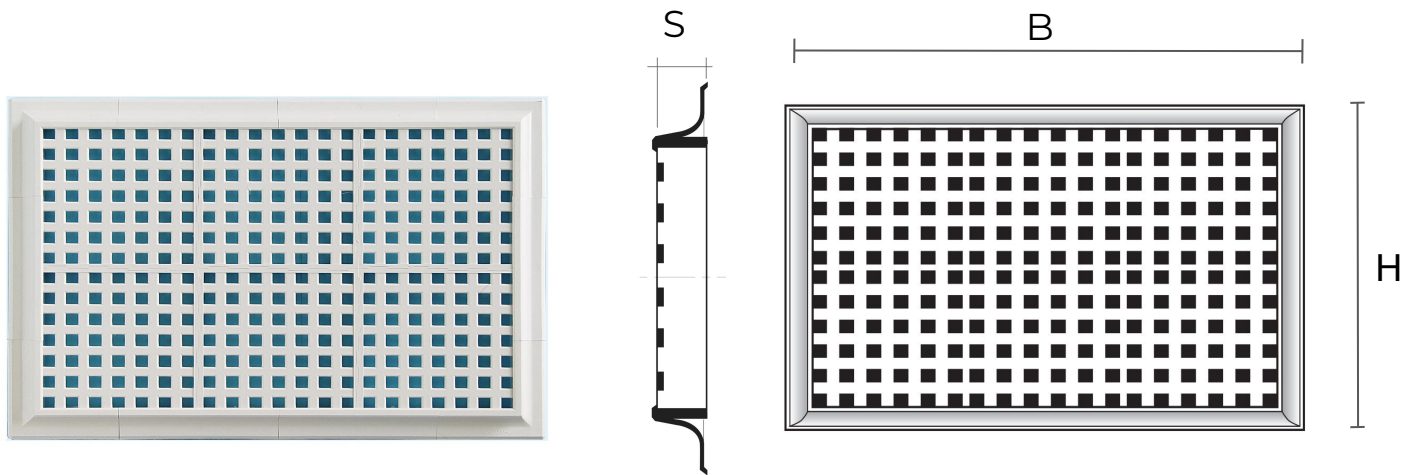

## L-style modular grilles for surface-mounting

Item	BxH mm	S mm	Pass Air cm <sup>2</sup>
<b>L133424B</b>	340x240	15	144
<b>L133424M</b>	340x240	15	144
<b>L133424N</b>	340x240	15	144

**Description:** Surface-mounting L-style modular grille

**Material:** ABS plastic

**Colour:** L133424B White - L133424M Brown - L133424N Black

**Features:** Surface-mounting L-style modular grille which can be positioned both indoors and outdoors.

## L-style modular grilles for surface-mounting

Item	BxH mm	S mm	Pass Air cm <sup>2</sup>	Insect screen
<b>L13R3424B</b>	340x240	15	120	✓
<b>L13R3424M</b>	340x240	15	120	✓
<b>L13R3424N</b>	340x240	15	120	✓

**Description:** Surface-mounting L-style modular grille

**Material:** ABS plastic

**Colour:** L13R3424B White - L13R3424M Brown - L13R3424N Black

**Features:** Surface-mounting L-style modular grille which can be positioned both indoors and outdoors.