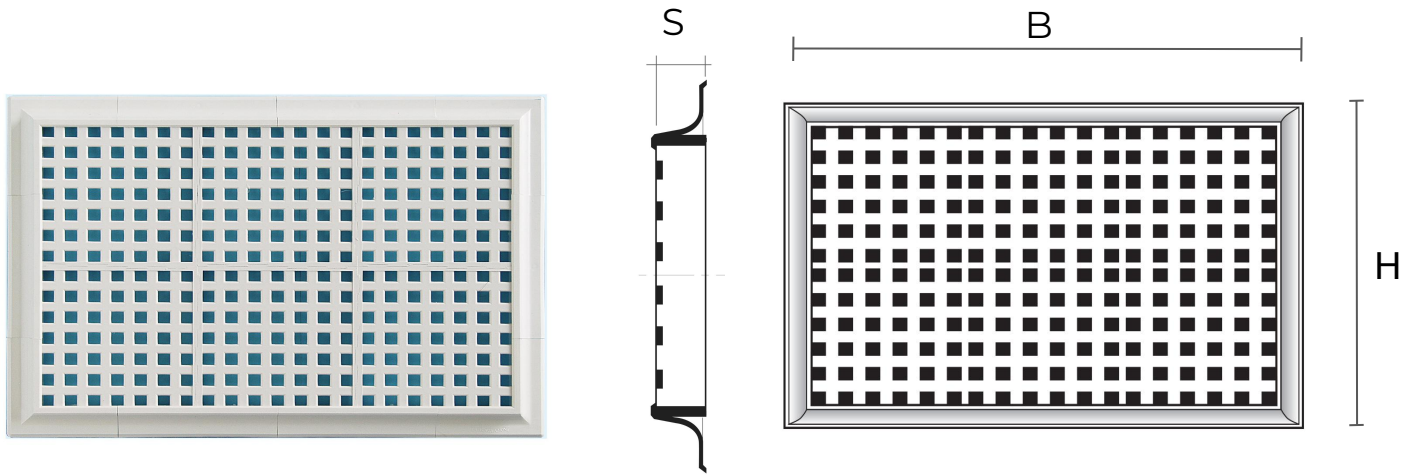

## L-style modular grilles for surface-mounting

Item	BxH mm	S mm	Pass Air cm <sup>2</sup>
<b>L133424B</b>	340x240	15	144
<b>L133424M</b>	340x240	15	144
<b>L133424N</b>	340x240	15	144

**Description:** Surface-mounting L-style modular grille

**Material:** ABS plastic

**Colour:** L133424B White - L133424M Brown - L133424N Black

**Features:** Surface-mounting L-style modular grille which can be positioned both indoors and outdoors.

## L-style modular grilles for surface-mounting

Item	BxH mm	S mm	Pass Air cm <sup>2</sup>	Insect screen
<b>L13R3424B</b>	340x240	15	120	✓
<b>L13R3424M</b>	340x240	15	120	✓
<b>L13R3424N</b>	340x240	15	120	✓

**Description:** Surface-mounting L-style modular grille

**Material:** ABS plastic

**Colour:** L13R3424B White - L13R3424M Brown - L13R3424N Black

**Features:** Surface-mounting L-style modular grille which can be positioned both indoors and outdoors.