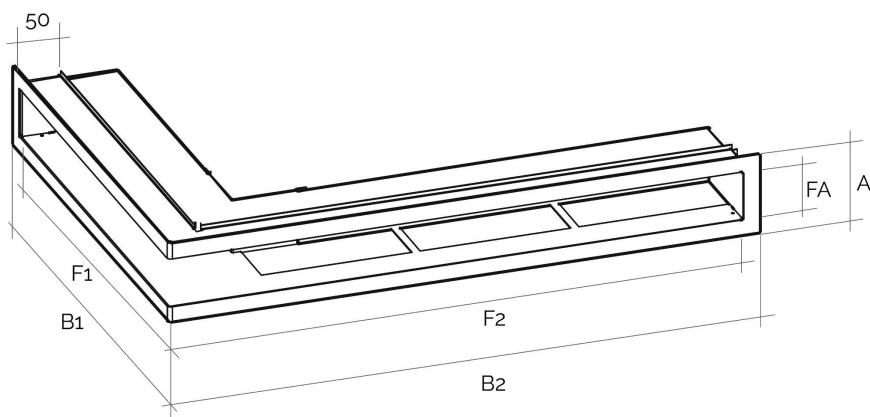

Elegance Line - Corner vents for fireplaces

Item	Colour	B1xB2xA mm	F1xF2xFA mm	Pass Air cm ²
LAE50507B	white	520x520x70	500x500x38	310
LAE50507N	black	520x520x70	500x500x38	310

Description: Corner vent for recessed mounting

Material: Metal

Features: Recessed mounting symmetrical corner vent made in powder-coated steel. To be used for fireplace aeration / ventilation.

Elegance Line - Corner vents for fireplaces

Item	Colour	B1xB2xA mm	F1xF2xFA mm	Pass Air cm ²
LAED50507B	white	320x520x70	300x500x38	248
LAED50507N	black	320x520x70	300x500x38	248

Description: Right-side corner vent for recessed mounting

Material: Metal

Features: Recessed mounting right-side corner vent made in powder-coated steel. To be used for fireplace aeration / ventilation.

Elegance Line - Corner vents for fireplaces

Item	Colour	B1xB2xA mm	F1xF2xFA mm	Pass Air cm ²
LAES50507B	white	520x320x70	500x300x38	248
LAES50507N	black	520x320x70	500x300x38	248

Description: Left-side corner vent for recessed mounting