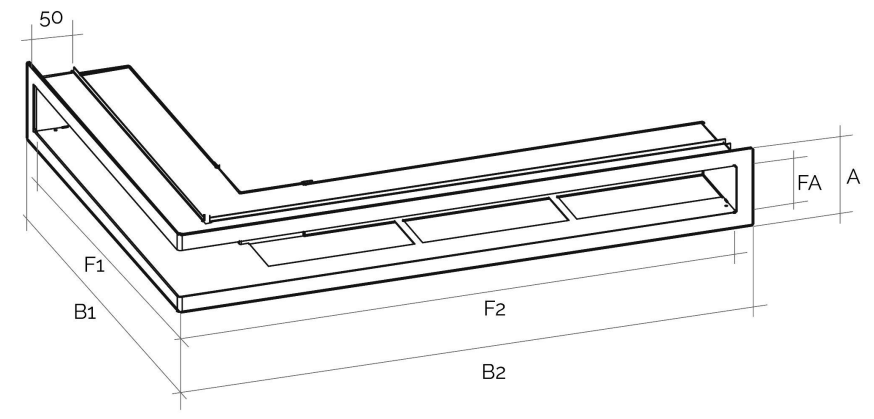

Elegance Line - Corner vents for fireplaces

Item	Colour	B1xB2xA mm	F1xF2xFA mm	Pass Air cm ²
LAE50507B	white	520x520x70	500x500x38	310
LAE50507N	black	520x520x70	500x500x38	310

Description: Corner vent for recessed mounting

Material: Metal

Features: Recessed mounting symmetrical corner vent made in powder-coated steel. To be used for fireplace aeration / ventilation.

Elegance Line - Corner vents for fireplaces

Item	Colour	B1xB2xA mm	F1xF2xFA mm	Pass Air cm ²
LAED50507B	white	320x520x70	300x500x38	248
LAED50507N	black	320x520x70	300x500x38	248

Description: Right-side corner vent for recessed mounting

Material: Metal

Features: Recessed mounting right-side corner vent made in powder-coated steel. To be used for fireplace aeration / ventilation.

Elegance Line - Corner vents for fireplaces

Item	Colour	B1xB2xA mm	F1xF2xFA mm	Pass Air cm ²
LAES50507B	white	520x320x70	500x300x38	248
LAES50507N	black	520x320x70	500x300x38	248

Description: Left-side corner vent for recessed mounting