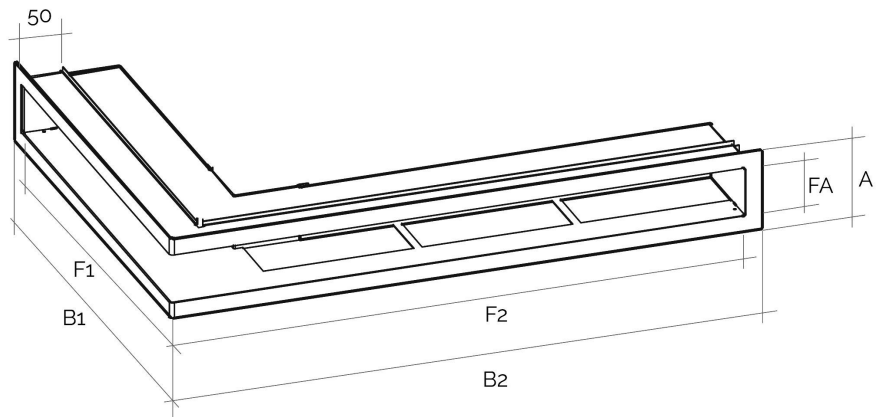

Elegance Line - Corner vents for fireplaces

Item	Colour	B1xB2xA mm	F1xF2xFA mm	Pass Air cm ²
LAE50507B	white	520x520x70	500x500x38	310
LAE50507N	black	520x520x70	500x500x38	310

Description: Corner vent for recessed mounting

Material: Metal

Features: Recessed mounting symmetrical corner vent made in powder-coated steel. To be used for fireplace aeration / ventilation.

Elegance Line - Corner vents for fireplaces

Item	Colour	B1xB2xA mm	F1xF2xFA mm	Pass Air cm ²
LAED50507B	white	320x520x70	300x500x38	248
LAED50507N	black	320x520x70	300x500x38	248

Description: Right-side corner vent for recessed mounting

Material: Metal

Features: Recessed mounting right-side corner vent made in powder-coated steel. To be used for fireplace aeration / ventilation.

Elegance Line - Corner vents for fireplaces

Item	Colour	B1xB2xA mm	F1xF2xFA mm	Pass Air cm ²
LAES50507B	white	520x320x70	500x300x38	248
LAES50507N	black	520x320x70	500x300x38	248

Description: Left-side corner vent for recessed mounting