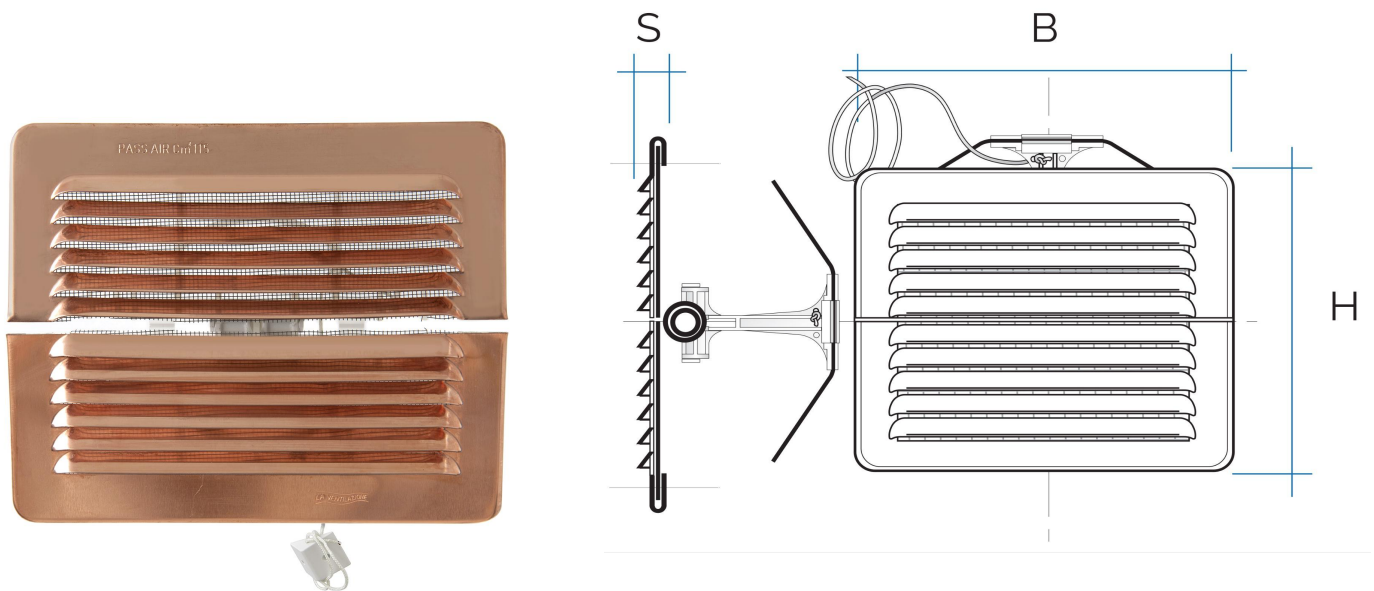

Foldable metal grilles with springs

 = Compatible with saline environments

Item	BxH mm	S mm	∅ Hole min-max mm	Pass Air cm ²	Insect screen
 LBDFR1916AB	193x165	8	100-140	115	✓
LBDFR1916RA	193x165	8	100-140	115	✓

Description: Foldable ventilation grille with fixing springs

Material: Metal

Colour: LBDFR1916AB White aluminium - LBDFR1916RA Copper

Features: The innovative foldable ventilation grille that you can install on external walls even staying inside a building, without any need of staves or scaffolds. In case of maintenance or replacing an old grille, you will easily have access to it without risk of letting fall the grille down thanks to the safety cord.

Foldable metal grilles with springs

 = Compatible with saline environments

Item	BxH mm	S mm	∅ Hole min-max mm	Pass Air cm ²	Insect screen
LADFR2323AB	228x228	8	160-200	215	✓
LADFR2323RA	228x228	8	160-200	215	✓

Description: Foldable ventilation grille with fixing springs

Material: Metal

Colour: LADFR2323AB White aluminium - LADFR2323RA Copper

Features: The innovative foldable ventilation grille that you can install on external walls even staying inside a building, without any need of staves or scaffolds. In case of maintenance or replacing an old grille, you will easily have access to it without risk of letting fall the grille down thanks to the safety cord.