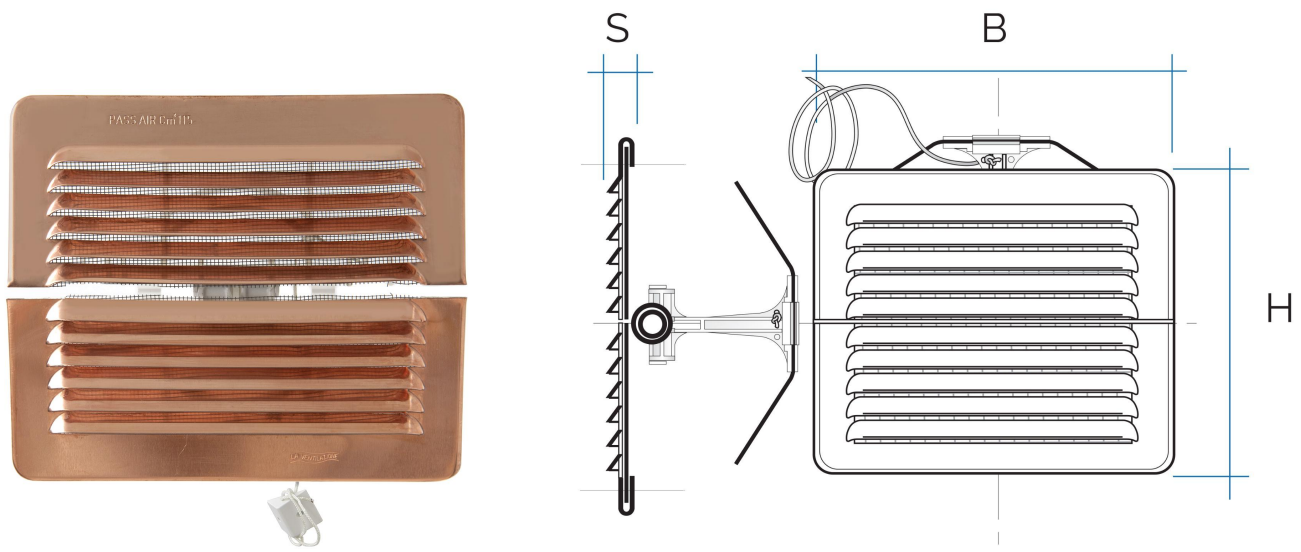

Foldable metal grilles with springs

 = Compatible with saline environments

Item	BxH mm	S mm	∅ Hole min-max mm	Pass Air cm ²	Insect screen
 LBDFR1916AB	193x165	8	100-140	115	✓
LBDFR1916RA	193x165	8	100-140	115	✓

Description: Foldable ventilation grille with fixing springs

Material: Metal

Colour: LBDFR1916AB White aluminium - LBDFR1916RA Copper

Features: The innovative foldable ventilation grille that you can install on external walls even staying inside a building, without any need of staves or scaffolds. In case of maintenance or replacing an old grille, you will easily have access to it without risk of letting fall the grille down thanks to the safety cord.

Foldable metal grilles with springs

 = Compatible with saline environments

Item	BxH mm	S mm	∅ Hole min-max mm	Pass Air cm ²	Insect screen
LADFR2323AB	228x228	8	160-200	215	✓
LADFR2323RA	228x228	8	160-200	215	✓

Description: Foldable ventilation grille with fixing springs

Material: Metal

Colour: LADFR2323AB White aluminium - LADFR2323RA Copper

Features: The innovative foldable ventilation grille that you can install on external walls even staying inside a building, without any need of staves or scaffolds. In case of maintenance or replacing an old grille, you will easily have access to it without risk of letting fall the grille down thanks to the safety cord.