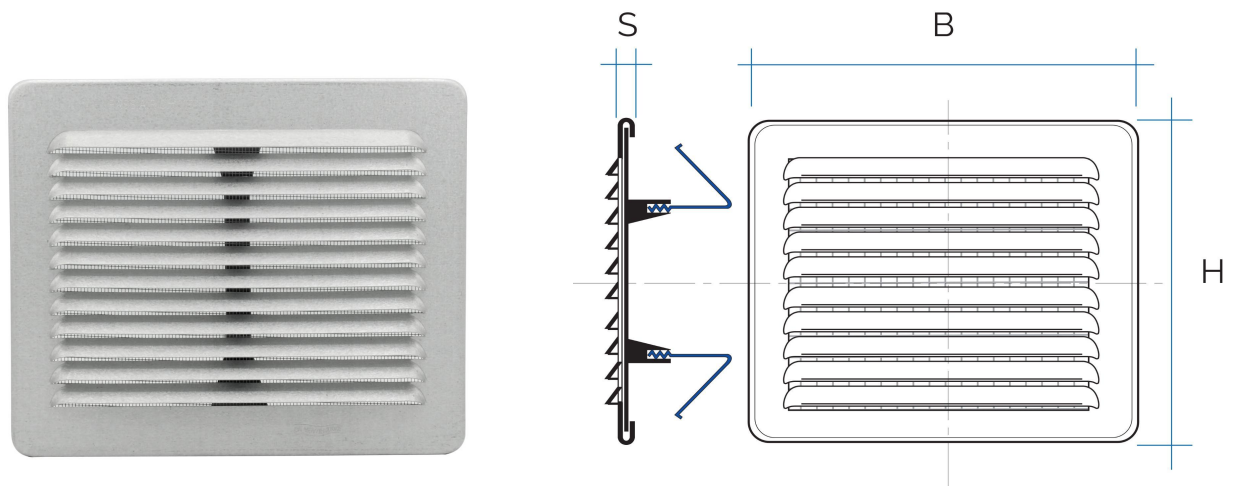

Universal metal grilles with springs

 = Compatible with saline environments

Item	BxH mm	S mm	∅ Hole min-max mm	Pass Air cm ²	Insect screen
LBM1916RA	193x165	8	100-140	125	
 LBMR1916ZK	193x165	8	100-140	115	✓
LBMR1916RA	193x165	8	100-140	115	✓
LBMR1916IN	193x165	8	100-140	115	✓
 LBMR1916AB	193x165	8	100-140	115	✓

Description: Rectangular ventilation grille with springs

Material: Metal

Colour: LBM1916RA Copper - LBMR1916ZK Aluzink - LBMR1916RA Copper - LBMR1916IN Inox430 - LBMR1916AB White aluminium

Features: Rectangular metal ventilation grille, with fixing springs. Suitable for holes ∅ 100 to 140 mm.
It can be installed for both indoors and outdoors.

Description: Square ventilation grille with springs

Material: Metal

Colour: LAM2323ZK Aluzink - LAM2323RA Copper - LAM2323IN Inox430

Features: Square metal ventilation grille, with fixing springs. Suitable for holes ∅ 160 to 200 mm.
It can be installed for both indoors and outdoors.

Description: Square ventilation grille with springs

Material: Metal

Colour: LAMR2323ZK Aluzink - LAMR2323RA Copper
LAMR2323AB White aluminium

Features: Square metal ventilation grille, including springs fixing and insect screen. Suitable for holes ∅ 160 to 200 mm. It can be installed for both indoors and outdoors.