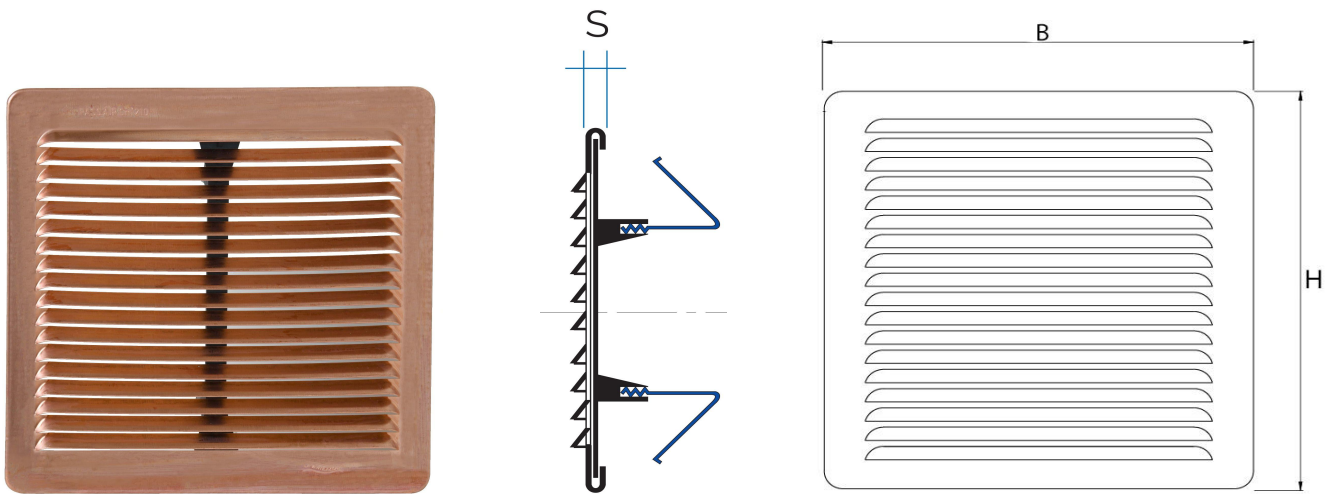

Description: Rectangular ventilation grille with springs

Material: Metal

Colour: LBM1916RA Copper - LBMR1916ZK Aluzink - LBMR1916RA Copper - LBMR1916IN Inox430 - LBMR1916AB White aluminium

Features: Rectangular metal ventilation grille, with fixing springs. Suitable for holes ∅ 100 to 140 mm.
It can be installed for both indoors and outdoors.

Universal metal grilles with springs

 = Compatible with saline environments

Item	BxH mm	S mm	∅ Hole min-max mm	Pass Air cm ²
LAM2323ZK	228x228	8	160-200	220
LAM2323RA	228x228	8	160-200	220
LAM2323IN	228x228	8	160-200	220

Description: Square ventilation grille with springs

Material: Metal

Colour: LAM2323ZK Aluzink - LAM2323RA Copper - LAM2323IN Inox430

Features: Square metal ventilation grille, with fixing springs. Suitable for holes ∅ 160 to 200 mm.
It can be installed for both indoors and outdoors.

Description: Square ventilation grille with springs

Material: Metal

Colour: LAMR2323ZK Aluzink - LAMR2323RA Copper
LAMR2323AB White aluminium

Features: Square metal ventilation grille, including springs fixing and insect screen. Suitable for holes ∅ 160 to 200 mm. It can be installed for both indoors and outdoors.