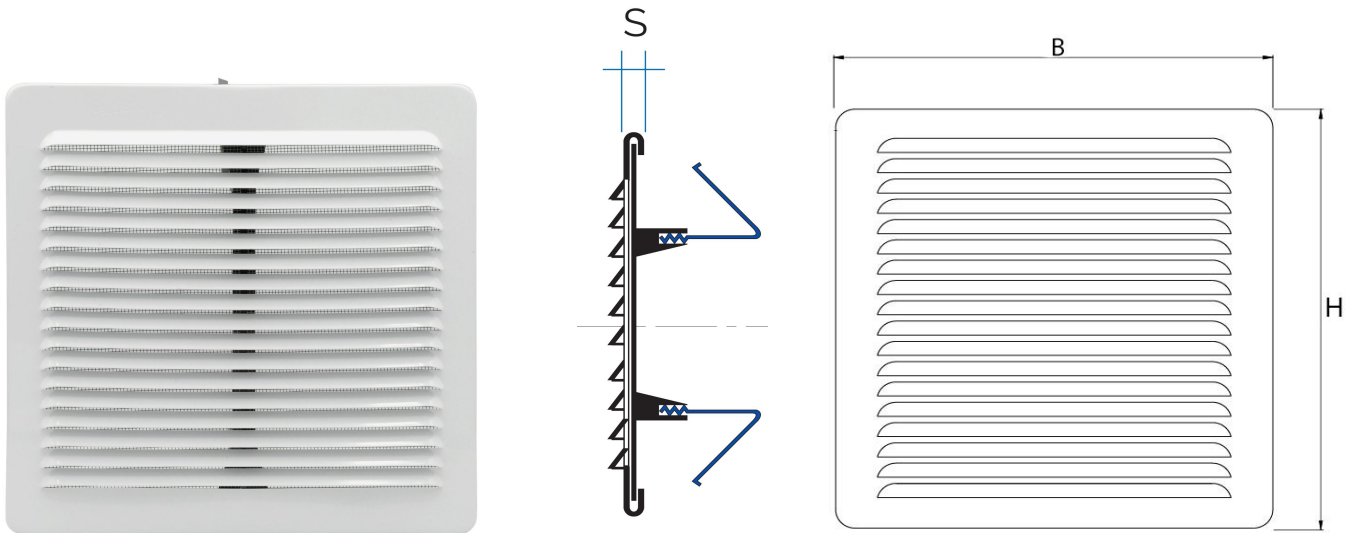

Description: Rectangular ventilation grille with springs

Material: Metal

Colour: LBM1916RA Copper - LBMR1916ZK Aluzink - LBMR1916RA Copper - LBMR1916IN Inox430 - LBMR1916AB White aluminium

Features: Rectangular metal ventilation grille, with fixing springs. Suitable for holes ∅ 100 to 140 mm.
It can be installed for both indoors and outdoors.

Description: Square ventilation grille with springs

Material: Metal

Colour: LAM2323ZK Aluzink - LAM2323RA Copper - LAM2323IN Inox430

Features: Square metal ventilation grille, with fixing springs. Suitable for holes ∅ 160 to 200 mm.
It can be installed for both indoors and outdoors.

Universal metal grilles with springs

 = Compatible with saline environments

	Item	BxH mm	S mm	∅ Hole min-max mm	Pass Air cm ²	Insect screen
	LAMR2323ZK	228x228	8	160-200	210	✓
	LAMR2323RA	228x228	8	160-200	210	✓
	LAMR2323AB	228x228	8	160-200	210	✓

Description: Square ventilation grille with springs

Material: Metal

Colour: LAMR2323ZK Aluzink - LAMR2323RA Copper
LAMR2323AB White aluminium

Features: Square metal ventilation grille, including springs fixing and insect screen. Suitable for holes ∅ 160 to 200 mm. It can be installed for both indoors and outdoors.