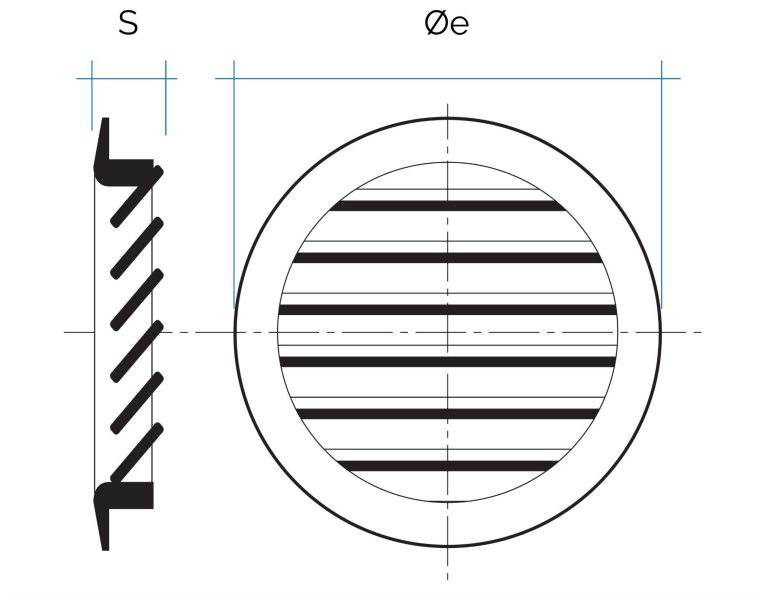

Wooden grilles

Item	Ø external mm	S mm	Ø Hole mm	Pass Air cm²	Wood type
LGRS160F	172	19	160	74	beechwood
LGRS160P	172	19	160	74	red pine
LGRS160Q	172	19	160	74	oak wood
LGRS160QL	172	19	160	74	lacquered oak

Description: Recessed mounting round ventilation grille

Material: Wood

Features: Recessed round wooden ventilation grille. Suitable for holes Ø 160 mm. Aesthetically elegant and available in different varieties.