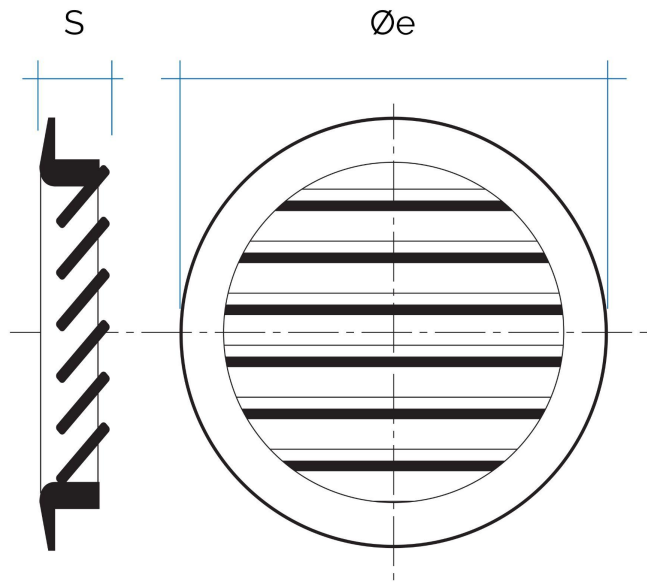

## Wooden grilles

Item	Ø external mm	S mm	Ø Hole mm	Pass Air cm <sup>2</sup>	Wood type
<b>LGRS100F</b>	110	18	100	30	beechwood
<b>LGRS100P</b>	110	18	100	30	red pine
<b>LGRS100Q</b>	110	18	100	30	oak wood
<b>LGRS100QL</b>	110	18	100	30	lacquered oak

**Description:** Recessed mounting round ventilation grille

**Material:** Wood

**Features:** Recessed round wooden ventilation grille. Suitable for holes Ø 100 mm. Aesthetically elegant and available in different varieties.

## Wooden grilles

Item	Ø external mm	S mm	Ø Hole mm	Pass Air cm <sup>2</sup>	Wood type
<b>LGRS125F</b>	140	18	125	52	beechwood
<b>LGRS125P</b>	140	18	125	52	red pine
<b>LGRS125Q</b>	140	18	125	52	oak wood
<b>LGRS125QL</b>	140	18	125	52	lacquered oak

**Description:** Recessed mounting round ventilation grille

**Material:** Wood

**Features:** Recessed round wooden ventilation grille. Suitable for holes Ø 125 mm. Aesthetically elegant and available in different varieties.