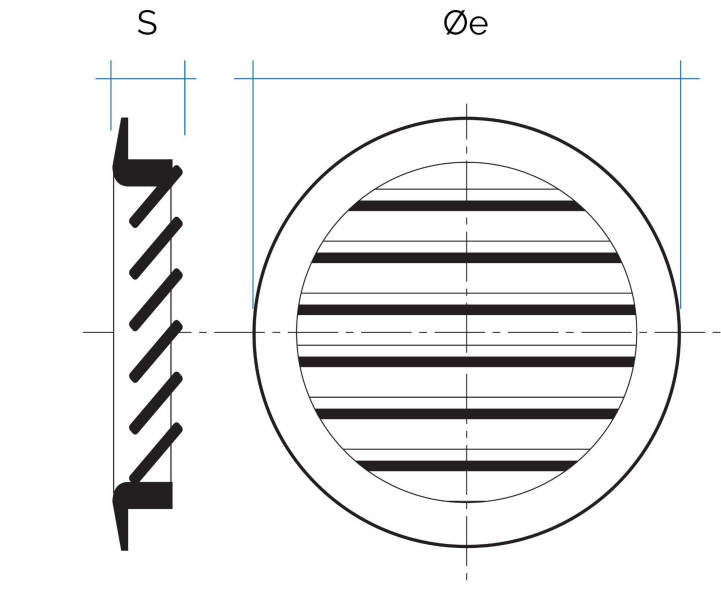

## Wooden grilles

Item	Ø external mm	S mm	Ø Hole mm	Pass Air cm <sup>2</sup>	Wood type
<b>LGRS100F</b>	110	18	100	30	beechwood
<b>LGRS100P</b>	110	18	100	30	red pine
<b>LGRS100Q</b>	110	18	100	30	oak wood
<b>LGRS100QL</b>	110	18	100	30	lacquered oak

**Description:** Recessed mounting round ventilation grille

**Material:** Wood

**Features:** Recessed round wooden ventilation grille. Suitable for holes Ø 100 mm. Aesthetically elegant and available in different varieties.

## Wooden grilles

Item	Ø external mm	S mm	Ø Hole mm	Pass Air cm <sup>2</sup>	Wood type
<b>LGRS125F</b>	140	18	125	52	beechwood
<b>LGRS125P</b>	140	18	125	52	red pine
<b>LGRS125Q</b>	140	18	125	52	oak wood
<b>LGRS125QL</b>	140	18	125	52	lacquered oak

**Description:** Recessed mounting round ventilation grille

**Material:** Wood

**Features:** Recessed round wooden ventilation grille. Suitable for holes Ø 125 mm. Aesthetically elegant and available in different varieties.