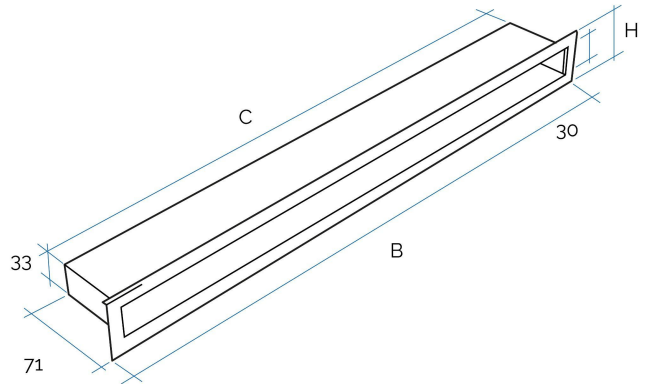

Klass Line - Flat vents for fireplaces

Item	Colour	BxH mm	C mm
LKA406B	white	400x60	373
LKA406GR	graphite	400x60	373
LKA406N	black	400x60	373
LKA606B	white	600x60	573
LKA606GR	graphite	600x60	573
LKA606N	black	600x60	573
LKA806B	white	800x60	770
LKA806GR	graphite	800x60	770
LKA806N	black	800x60	770

Description: "Klass Line" warm air flat vent

Material: Metal

Features: Linear flat vent made in powder-coated steel.