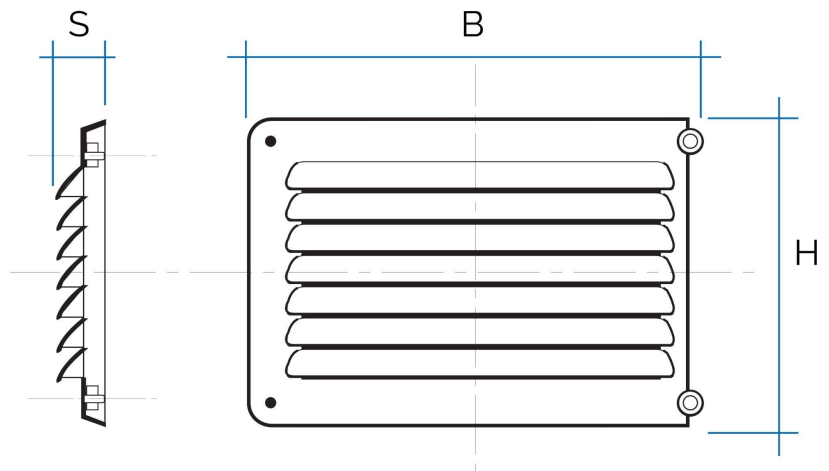

A-style modular grille modules

Item	BxH mm	S mm	Pass. air cm ²	Insect screen
MODAIB	192x146	18	100	
MODAIRB	192x146	18	100	✓

Description: Surface-mounting A-style modular grille module

Material: ABS plastic

Colour: White

Features: Surface-mounting left-side module including screw caps included in the package, suitable for composing an A-style grille horizontally, which can be positioned both indoors and outdoors.

Colour: White

Features: Surface-mounting central module including screw caps included in the package, suitable for composing an A-style grille horizontally, which can be positioned both indoors and outdoors.

Colour: White

Features: Surface-mounting right-side module including screw caps included in the package, suitable for composing an A-style grille horizontally, which can be positioned both indoors and outdoors.