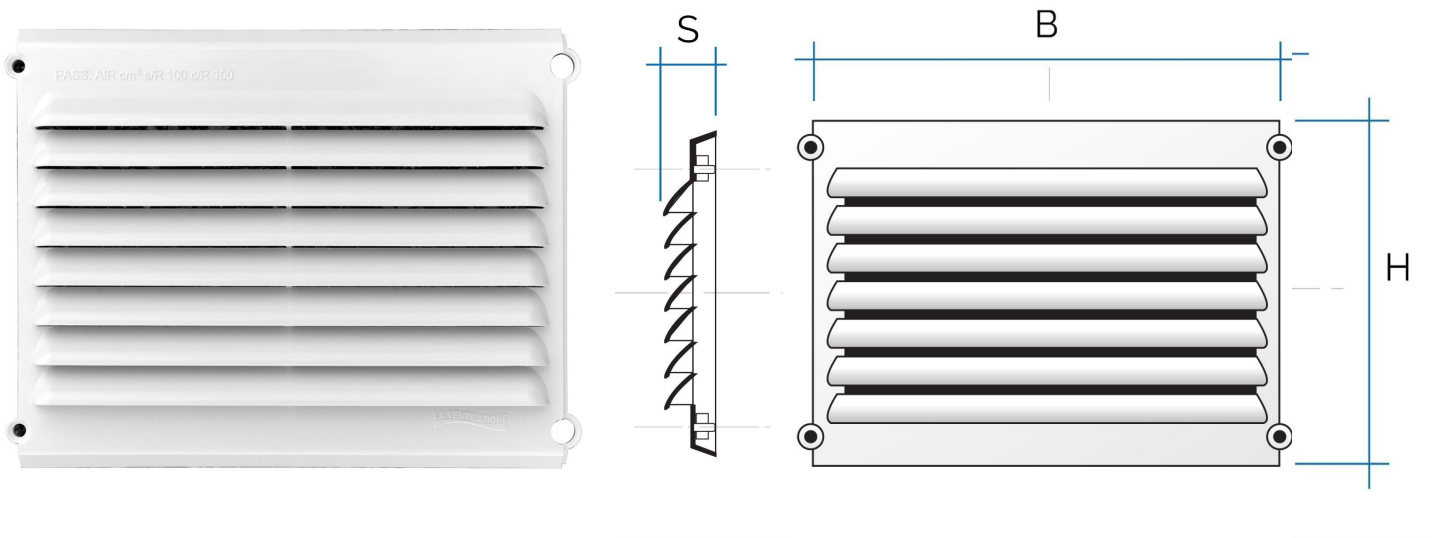

A-style modular grille modules

Item	BxH mm	S mm	Pass. air cm²	Insect screen
MODA2B	180x146	18	100	
MODA2RB	180x146	18	100	✓

Description: Surface-mounting A-style modular grille module

Material: ABS plastic

Colour: White

Features: Surface-mounting central module including screw caps included in the package, suitable for composing an A-style grille horizontally, which can be positioned both indoors and outdoors.