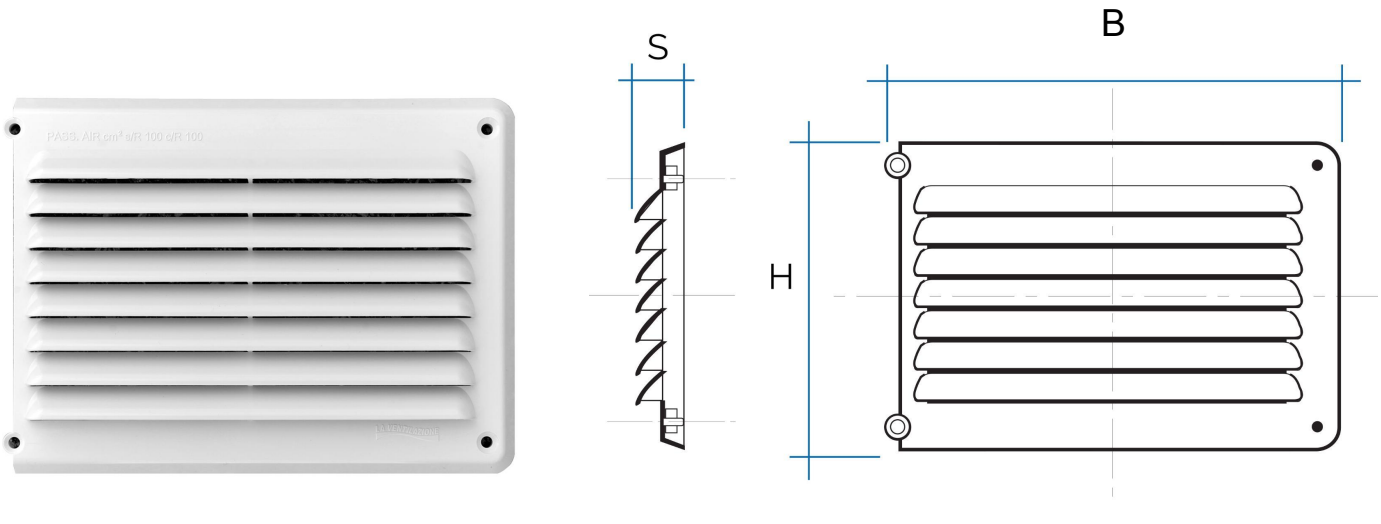

A-style modular grille modules

Item	BxH mm	S mm	Pass. air cm²	Insect screen
MODA3B	192x146	18	100	
MODA3RB	192x146	18	100	✓

Description: Surface-mounting A-style modular grille module

Material: ABS plastic

Colour: White

Features: Surface-mounting right-side module including screw caps included in the package, suitable for composing an A-style grille horizontally, which can be positioned both indoors and outdoors.