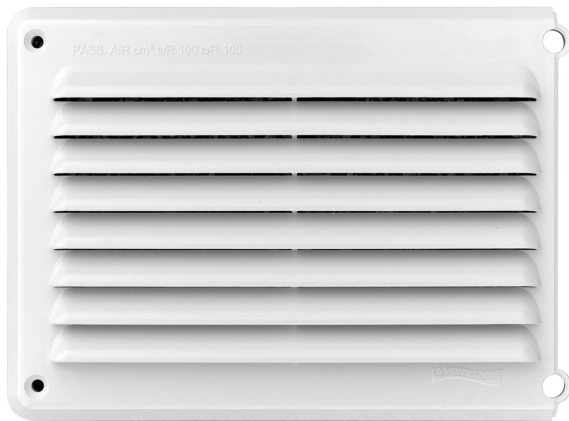

A-style modular grille modules

Item	BxH mm	S mm	Pass. air cm ²	Insect screen
MODAIB	192x146	18	100	
MODAIRB	192x146	18	100	✓

Description: Surface-mounting A-style modular grille module

Material: ABS plastic

Colour: White

Features: Surface-mounting left-side module including screw caps included in the package, suitable for composing an A-style grille horizontally, which can be positioned both indoors and outdoors.

Colour: White

Features: Surface-mounting central module including screw caps included in the package, suitable for composing an A-style grille horizontally, which can be positioned both indoors and outdoors.

Colour: White

Features: Surface-mounting right-side module including screw caps included in the package, suitable for composing an A-style grille horizontally, which can be positioned both indoors and outdoors.