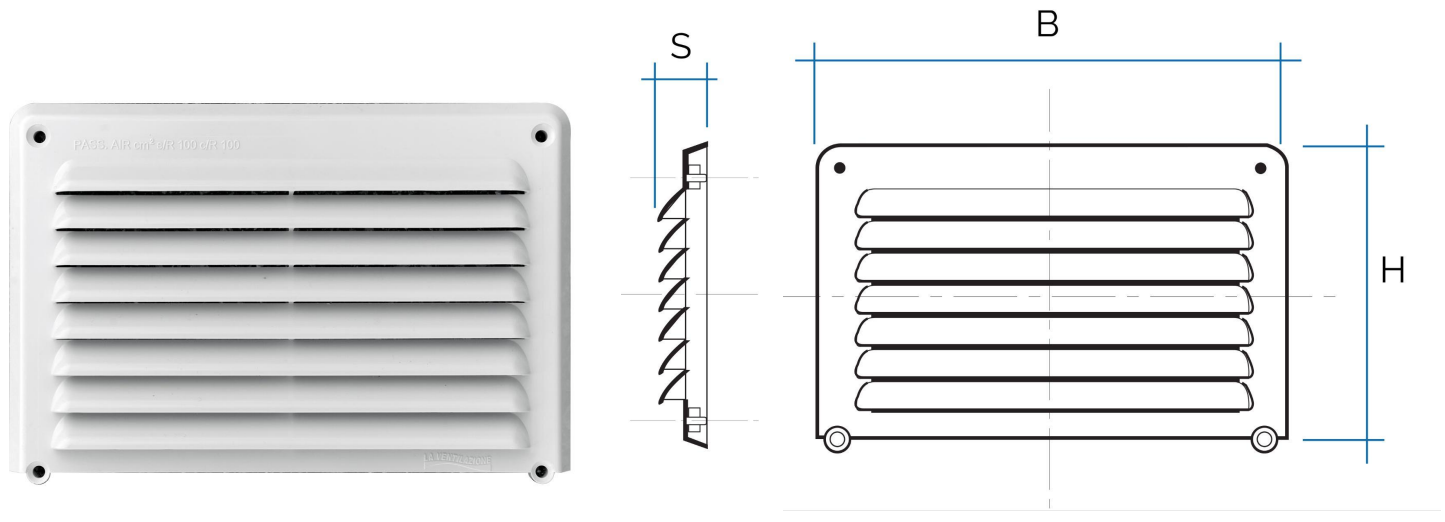

A-style modular grille modules

Item	BxH mm	S mm	Pass. air cm ²	Insect screen
MODAVIB	204x133	18	100	
MODAVIRB	204x133	18	100	✓

Description: Surface-mounting A-style modular grille module

Material: ABS plastic

Colour: White

Features: Surface-mounting upper-side module including screw caps included in the package, suitable for composing an A-style grille vertically, which can be positioned both indoors and outdoors.

Colour: White

Features: Surface-mounting central module including screw caps included in the package, suitable for composing an A-style grille vertically, which can be positioned both indoors and outdoors.

Colour: White

Features: Surface-mounting lower-side module including screw caps included in the package, suitable for composing an A-style grille vertically, which can be positioned both indoors and outdoors.