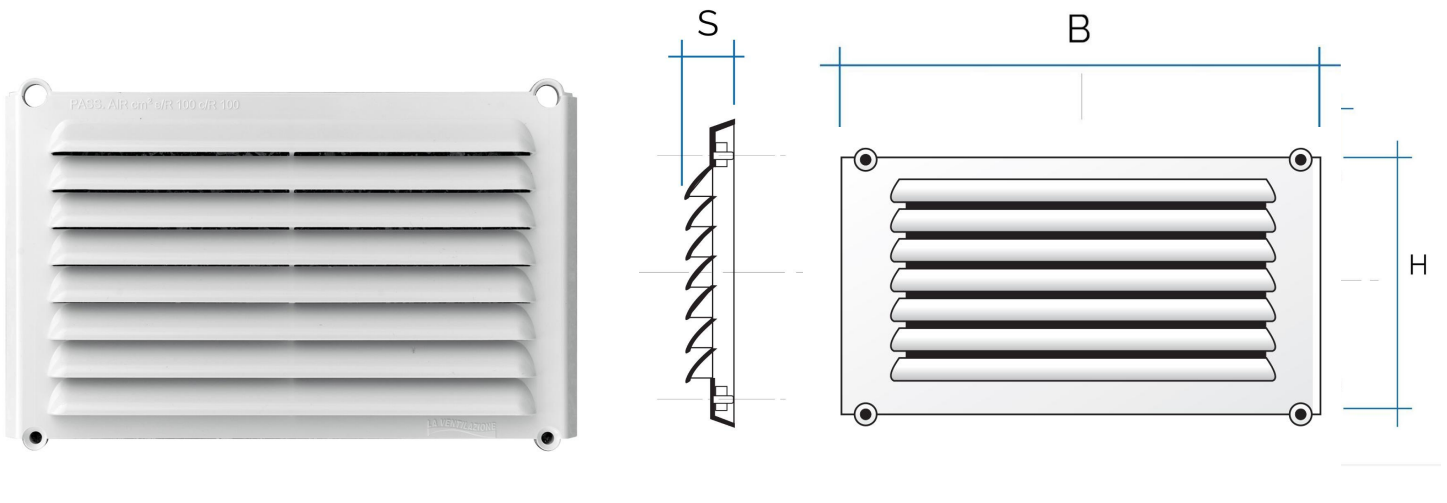

A-style modular grille modules

Item	BxH mm	S mm	Pass. air cm²	Insect screen
MODAV2B	204x120	18	100	
MODAV2RB	204x120	18	100	✓

Description: Surface-mounting A-style modular grille module

Material: ABS plastic

Colour: White

Features: Surface-mounting central module including screw caps included in the package, suitable for composing an A-style grille vertically, which can be positioned both indoors and outdoors.