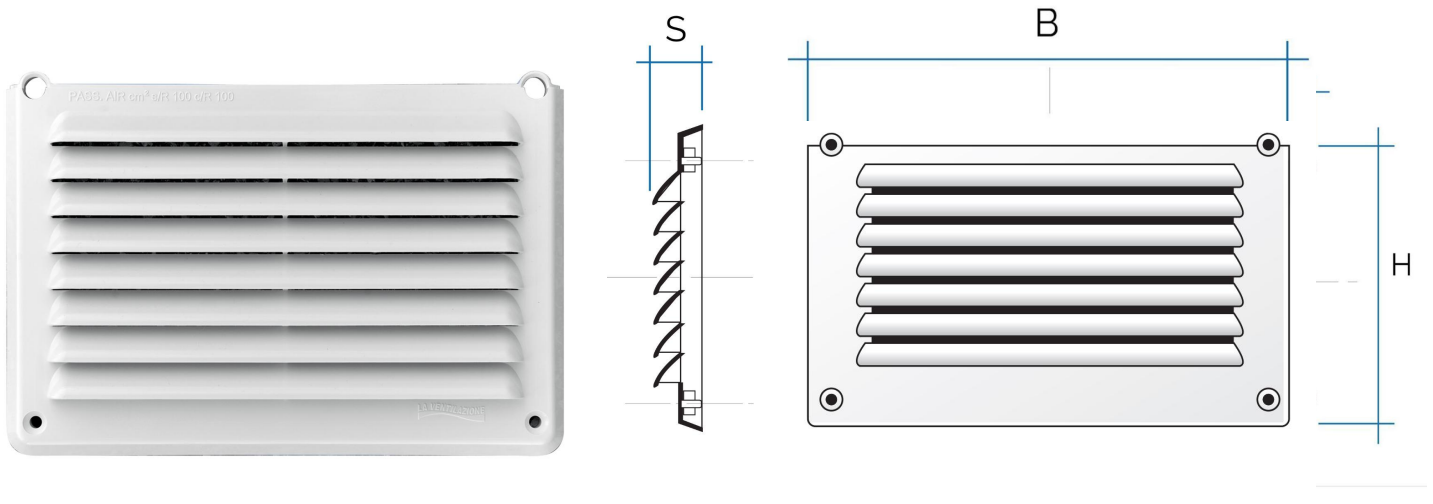

A-style modular grille modules

Item	BxH mm	S mm	Pass. air cm²	Insect screen
MODAV3B	204x133	18	100	
MODAV3RB	204x133	18	100	✓

Description: Surface-mounting A-style modular grille module

Material: ABS plastic

Colour: White

Features: Surface-mounting lower-side module including screw caps included in the package, suitable for composing an A-style grille vertically, which can be positioned both indoors and outdoors.