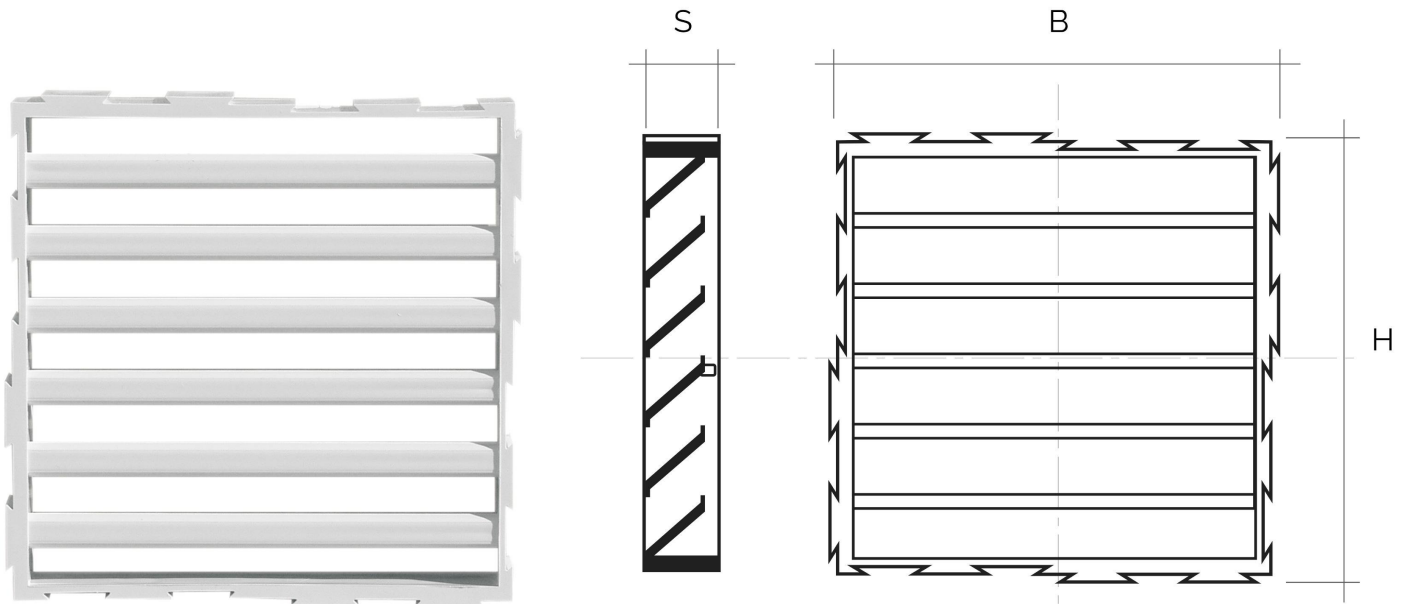

## H-style modular grille modules

Item	BxH mm	S mm	Pass Air cm <sup>2</sup>
<b>MODHB</b>	100x100	18	70
<b>MODHM</b>	100x100	18	70
<b>MODHN</b>	100x100	18	70

**Description:** Modular grille module

**Material:** ABS plastic

**Colour:** MODHB White - MODHM Brown - MODHN Black

**Features:** 100x100 mm module suitable for composing a modular grille with dovetail slots, which can be positioned both indoors and outdoors.

## H-style modular grille modules

Item	BxH mm	S mm	Pass Air cm <sup>2</sup>	Insect screen
<b>MODHRB</b>	100x100	18	60	✓
<b>MODHRM</b>	100x100	18	60	✓
<b>MODHRN</b>	100x100	18	60	✓

**Description:** Modular grille module

**Material:** ABS plastic

**Colour:** MODHRB White - MODHRM Brown - MODHRN Black

**Features:** 100x100 mm module including insect screen suitable for composing a modular grille with dovetail slots, which can be positioned both indoors and outdoors.