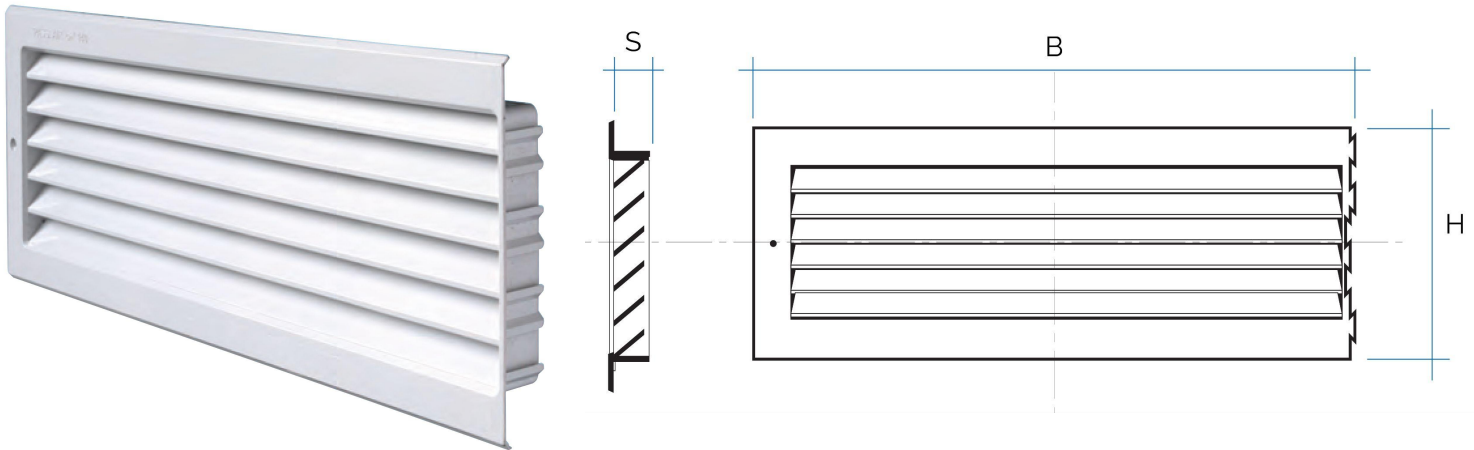

Material: ABS plastic

Colour: MODP1B White - MODP1M Brown - MODP1N Black

Features: Recessed left-side module suitable for composing a P-style grille, which can be positioned both indoors and outdoors.

P-style modular grille modules

Item	BxH mm	S mm	Hole mm	Pass. air cm ²	Insect screen
MODP1RB	355x130	16	338x96	85	✓
MODP1RM	355x130	16	338x96	85	✓
MODP1RN	355x130	16	338x96	85	✓

Description: Recessed P-style modular grille module

Material: ABS plastic

Colour: MODP1RB White - MODP1RM Brown - MODP1RN Black

Features: Recessed left-side module with insect screen suitable for composing a P-style grille, which can be positioned both indoors and outdoors.

P-style modular grille modules

Material: ABS plastic

Colour: MODP1DB White - MODP1DM Brown - MODP1DN Black

Features: Recessed left-side module with adjustable air flow suitable for composing a P-style grille, which can be positioned both indoors and outdoors.