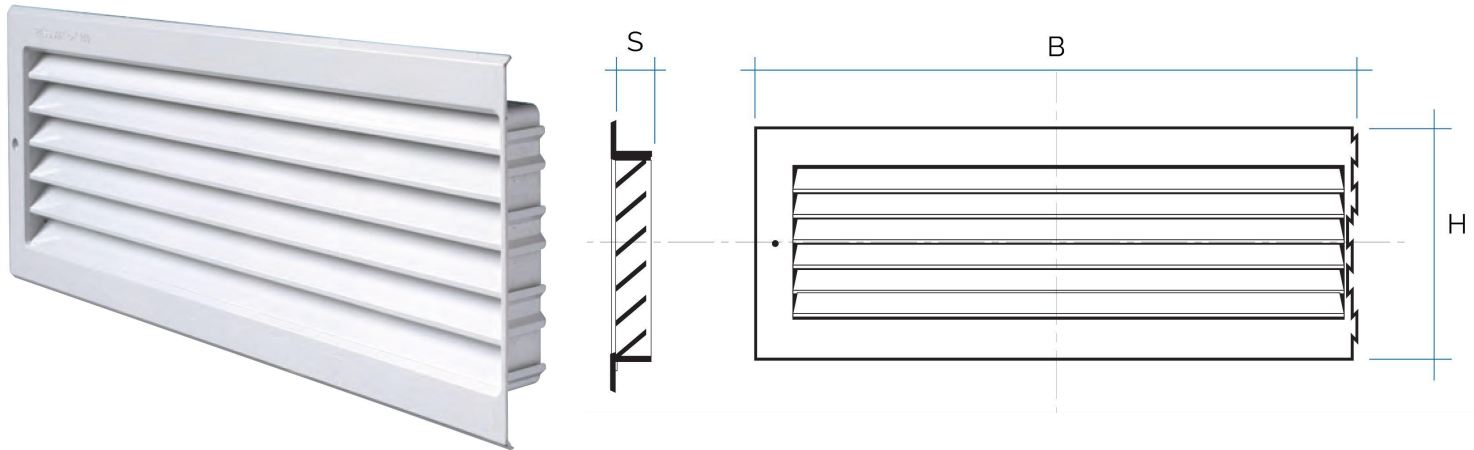

P-style modular grille modules

Item	BxH mm	S mm	Hole mm	Pass. air cm ²
MODP1B	355x130	16	338x96	140
MODP1M	355x130	16	338x96	140
MODP1N	355x130	16	338x96	140

Description: Recessed P-style modular grille module

Material: ABS plastic

Colour: MODP1B White - MODP1M Brown - MODP1N Black

Features: Recessed left-side module suitable for composing a P-style grille, which can be positioned both indoors and outdoors.

P-style modular grille modules

Colour: MODP1RB White - MODP1RM Brown - MODP1RN Black

Features: Recessed left-side module with insect screen suitable for composing a P-style grille, which can be positioned both indoors and outdoors.

P-style modular grille modules

Description: Recessed P-style modular grille module

Material: ABS plastic

Colour: MODP1DRB White - MODP1DRM Brown - MODP1DRN Black

Features: Recessed left-side module with insect screen and adjustable air flow suitable for composing a P-style grille, which can be positioned both indoors and outdoors.