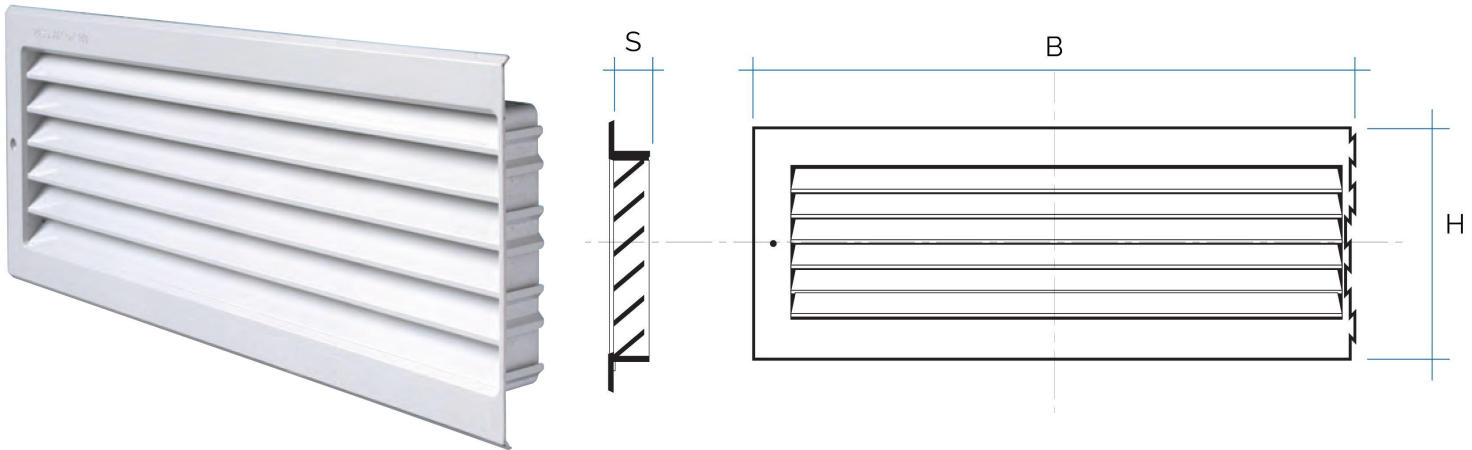

P-style modular grille modules

Item	BxH mm	S mm	Hole mm	Pass. air cm²	Adjustable air flow + Insect screen
MODP1DRB	355x130	16	338x96	85	✓
MODP1DRM	355x130	16	338x96	85	✓
MODP1DRN	355x130	16	338x96	85	✓

Description: Recessed P-style modular grille module

Material: ABS plastic

Colour: MODP1DRB White - MODP1DRM Brown - MODP1DRN Black

Features: Recessed left-side module with insect screen and adjustable air flow suitable for composing a P-style grille, which can be positioned both indoors and outdoors.