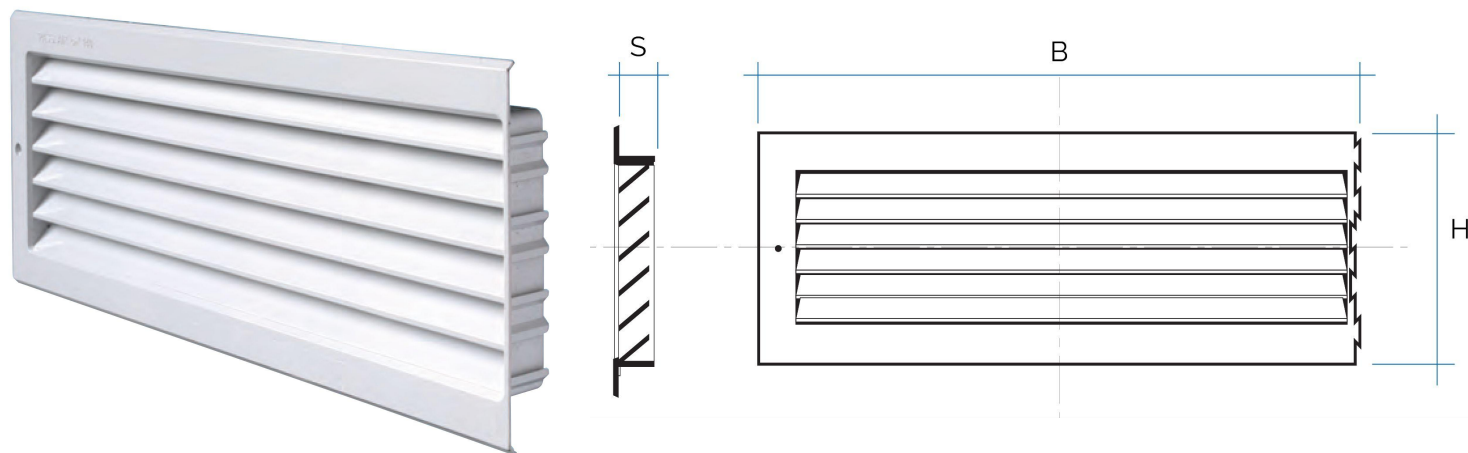

P-style modular grille modules

Item	BxH mm	S mm	Hole mm	Pass. air cm ²
MODP1B	355x130	16	338x96	140
MODP1M	355x130	16	338x96	140
MODP1N	355x130	16	338x96	140

Description: Recessed P-style modular grille module

Material: ABS plastic

Colour: MODP1B White - MODP1M Brown - MODP1N Black

Features: Recessed left-side module suitable for composing a P-style grille, which can be positioned both indoors and outdoors.

P-style modular grille modules

Colour: MODP1RB White - MODP1RM Brown - MODP1RN Black

Features: Recessed left-side module with insect screen suitable for composing a P-style grille, which can be positioned both indoors and outdoors.

P-style modular grille modules

Description: Recessed P-style modular grille module

Material: ABS plastic

Colour: MODP1DRB White - MODP1DRM Brown - MODP1DRN Black

Features: Recessed left-side module with insect screen and adjustable air flow suitable for composing a P-style grille, which can be positioned both indoors and outdoors.