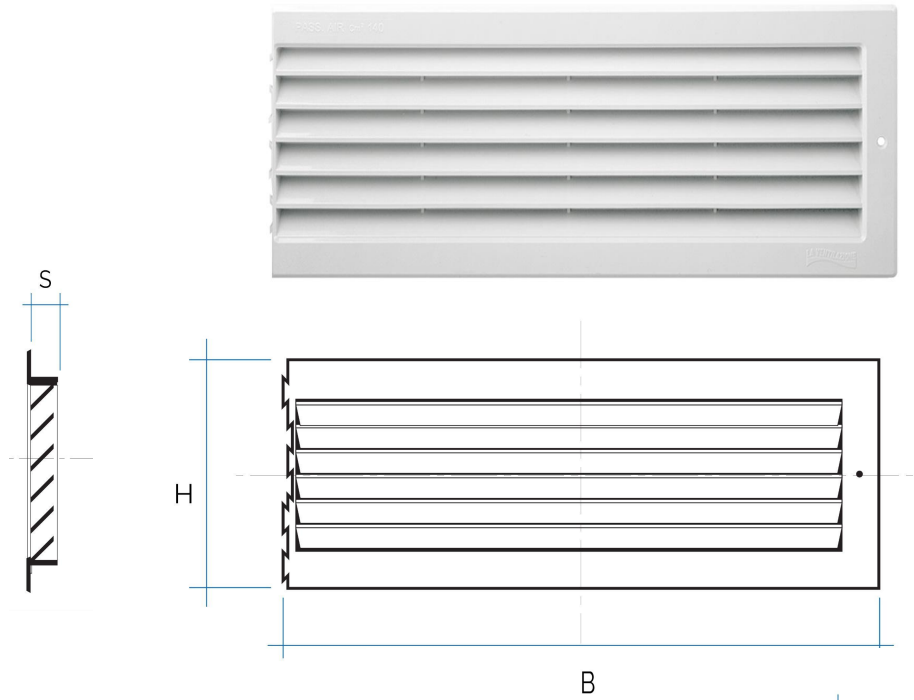

P-style modular grille modules

Item	BxH mm	S mm	Hole mm	Pass. air cm²	Adjustable air flow + Insect screen
MODP3DRB	355x130	16	338x96	85	✓
MODP3DRM	355x130	16	338x96	85	✓
MODP3DRN	355x130	16	338x96	85	✓

Description: Recessed P-style modular grille module

Material: ABS plastic

Colour: MODP3DRB White - MODP3DRM Brown - MODP3DRN Black

Features: Recessed right-side module with insect screen and adjustable air flow, suitable for composing a P-style grille, which can be positioned both indoors and outdoors.