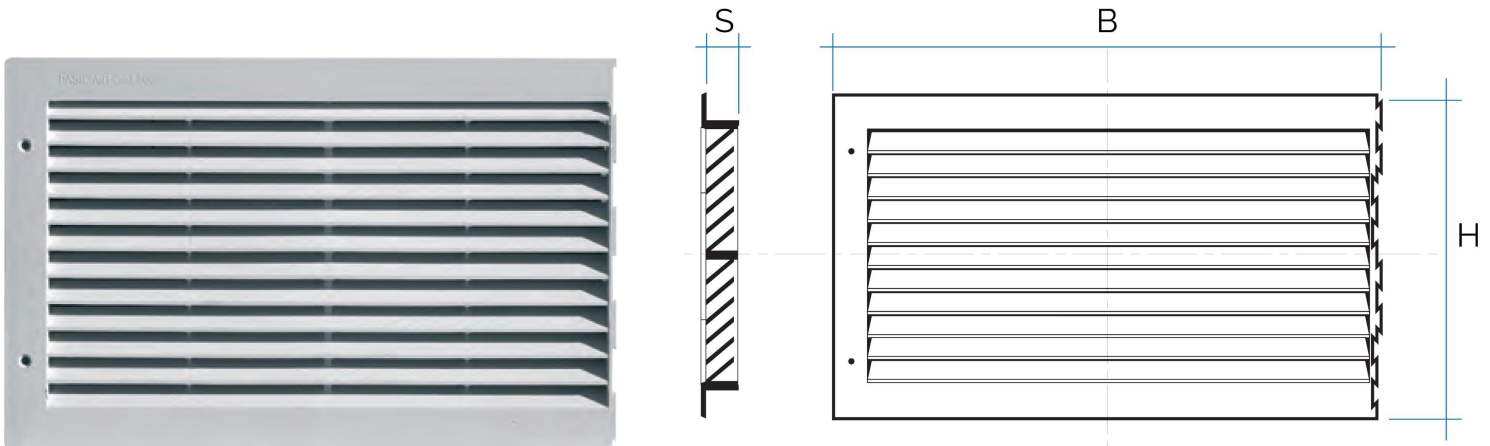

P-style modular grille modules

Item	BxH mm	S mm	Hole mm	Pass. air cm²	Adjustable air flow + Insect screen
MODPA1DRB	360x230	16	338x187	110	✓
MODPA1DRM	360x230	16	338x187	110	✓
MODPA1DRN	360x230	16	338x187	110	✓

Description: Recessed P-style modular grille module

Material: ABS plastic

Colour: MODPA1DRB White - MODPA1DRM Brown - MODPA1DRN Black

Features: Recessed left-side module including insect screen and adjustable air flow, suitable for composing a P-style grille, which can be positioned both indoors and outdoors.