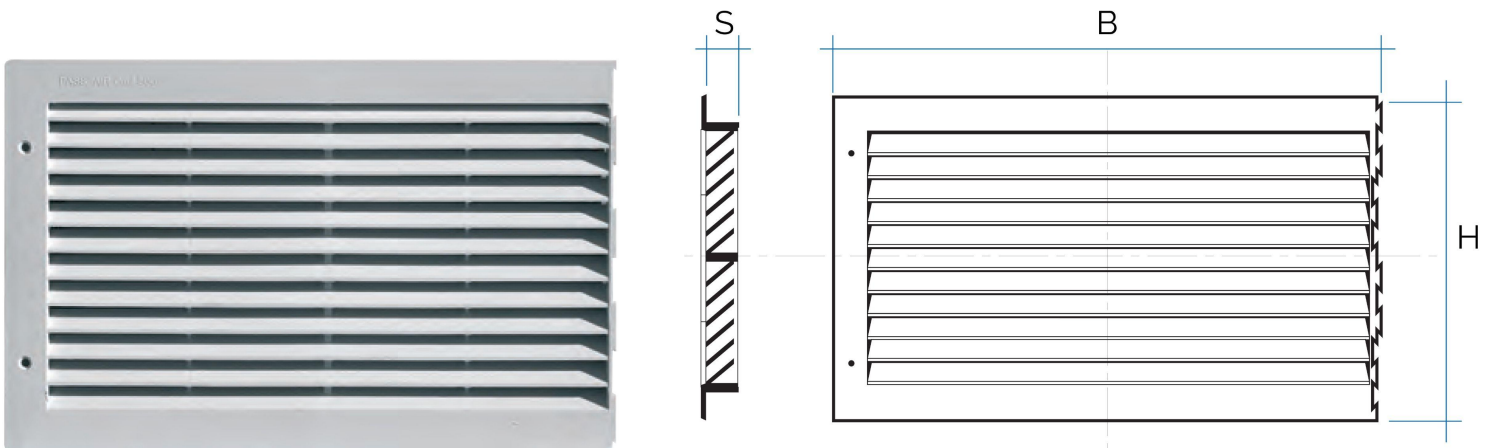

P-style modular grille modules

Item	BxH mm	S mm	Hole mm	Pass. air cm²
MODPA1B	360x230	16	338x187	315
MODPA1M	360x230	16	338x187	315
MODPA1N	360x230	16	338x187	315

Description: Recessed P-style modular grille module

Material: ABS plastic

Colour: MODPA1B White - MODPA1M Brown - MODPA1N Black

Features: Recessed left-side module suitable for composing a P-style grille, which can be positioned both indoors and outdoors.