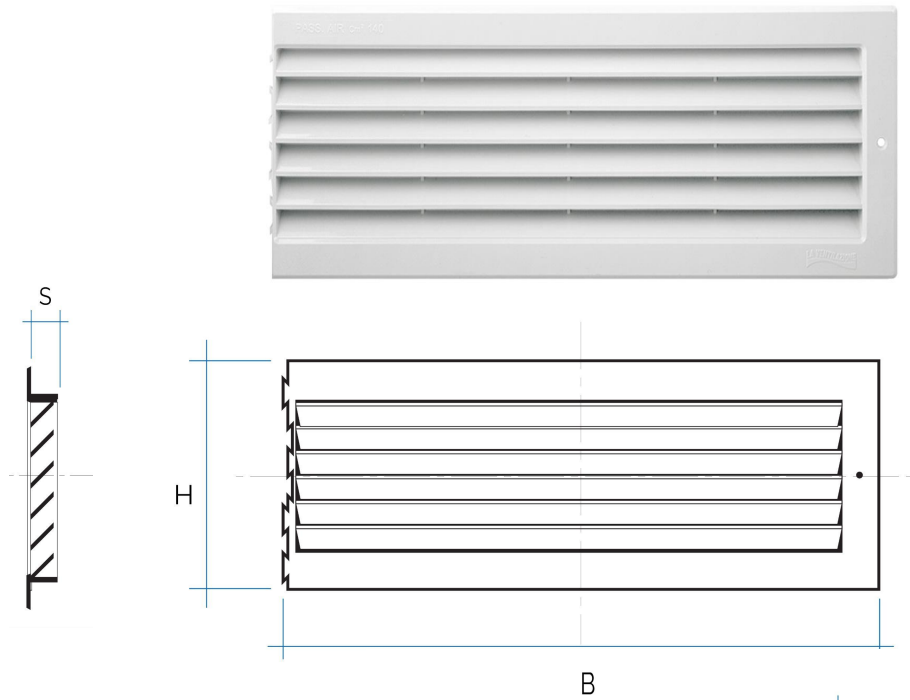

Material: ABS plastic

Colour: MODP3B White - MODP3M Brown - MODP3N Black

Features: Recessed right-side module suitable for composing a P-style grille, which can be positioned both indoors and outdoors.

P-style modular grille modules

Item	BxH mm	S mm	Hole mm	Pass. air cm ²	Insect screen
MODP3RB	355x130	16	338x96	85	✓
MODP3RM	355x130	16	338x96	85	✓
MODP3RN	355x130	16	338x96	85	✓

Description: Recessed P-style modular grille module

Material: ABS plastic

Colour: MODP3B White - MODP3M Brown - MODP3N Black

Features: Recessed right-side module with insect screen suitable for composing a P-style grille, which can be positioned both indoors and outdoors.

P-style modular grille modules