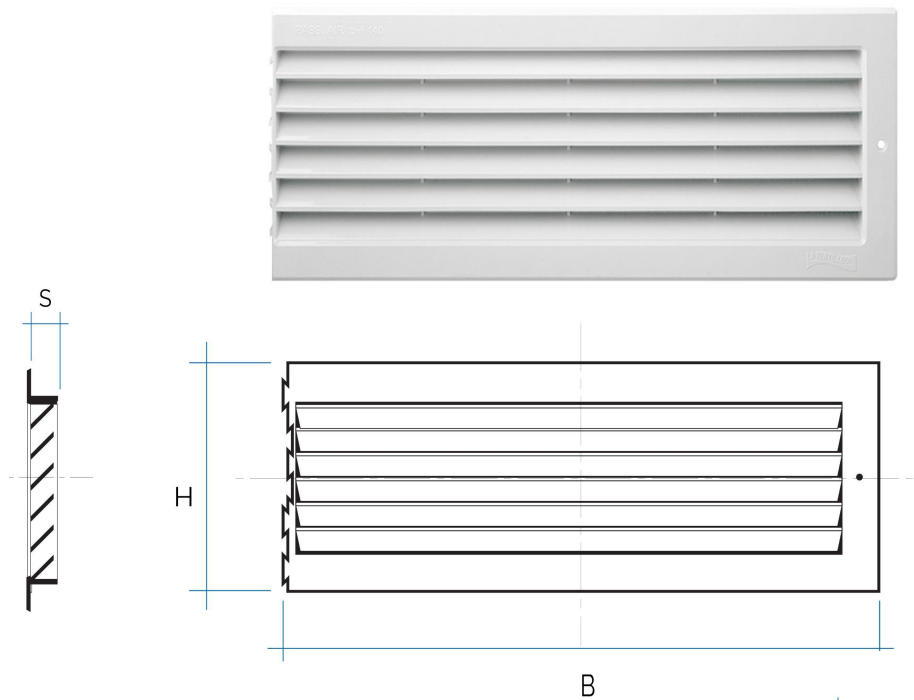

P-style modular grille modules

Item	BxH mm	S mm	Hole mm	Pass. air cm ²
MODP3B	355x130	16	338x96	140
MODP3M	355x130	16	338x96	140
MODP3N	355x130	16	338x96	140

Description: Recessed P-style modular grille module

Material: ABS plastic

Colour: MODP3B White - MODP3M Brown - MODP3N Black

Features: Recessed right-side module suitable for composing a P-style grille, which can be positioned both indoors and outdoors.

P-style modular grille modules