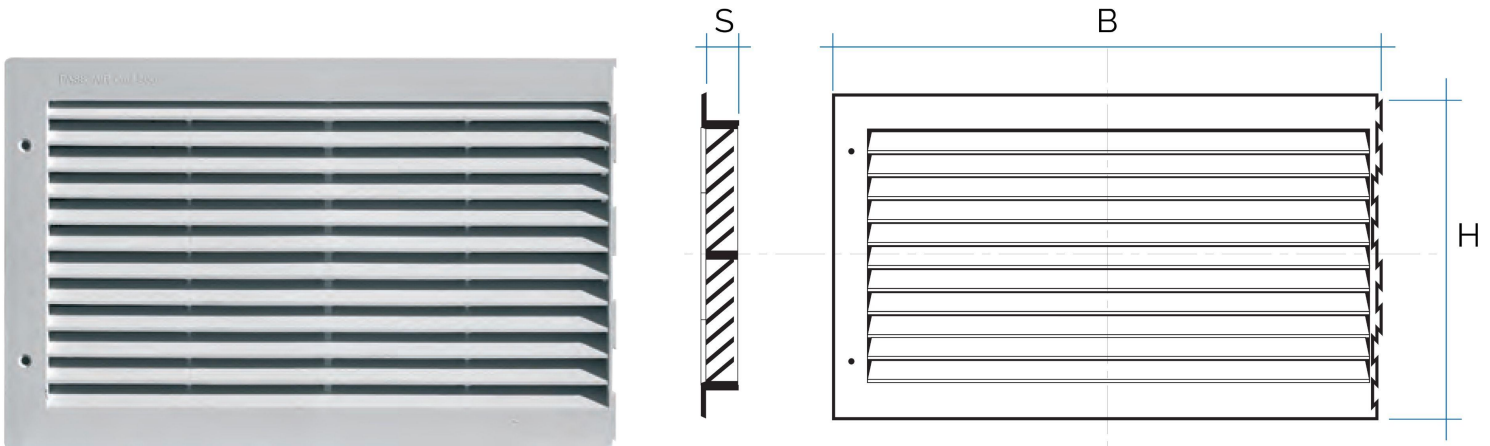

P-style modular grille modules

Item	BxH mm	S mm	Hole mm	Pass. air cm²	Insect screen
MODPAIRB	360x230	16	338x187	175	✓
MODPAIRM	360x230	16	338x187	175	✓
MODPAIRN	360x230	16	338x187	175	✓

Description: Recessed P-style modular grille module

Material: ABS plastic

Colour: MODPAIRB White - MODPAIRM Brown - MODPAIRN Black

Features: Recessed left-side module including insect screen suitable for composing a P-style grille, which can be positioned both indoors and outdoors.