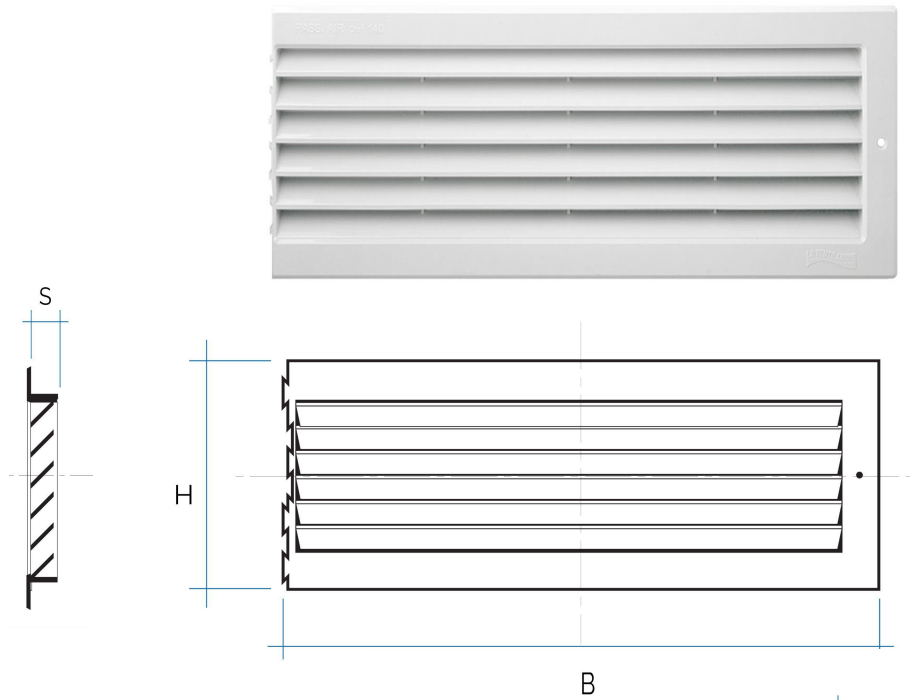

P-style modular grille modules

Item	BxH mm	S mm	Hole mm	Pass. air cm ²
MODP3B	355x130	16	338x96	140
MODP3M	355x130	16	338x96	140
MODP3N	355x130	16	338x96	140

Description: Recessed P-style modular grille module

Material: ABS plastic

Colour: MODP3B White - MODP3M Brown - MODP3N Black

Features: Recessed right-side module suitable for composing a P-style grille, which can be positioned both indoors and outdoors.

P-style modular grille modules

Item	BxH mm	S mm	Hole mm	Pass. air cm ²	Insect screen
MODP3RB	355x130	16	338x96	85	✓
MODP3RM	355x130	16	338x96	85	✓
MODP3RN	355x130	16	338x96	85	✓

Description: Recessed P-style modular grille module

Material: ABS plastic

Description: Recessed P-style modular grille module

Material: ABS plastic

Colour: MODP3DRB White - MODP3DRM Brown - MODP3DRN Black

Features: Recessed right-side module with insect screen and adjustable air flow, suitable for composing a P-style grille, which can be positioned both indoors and outdoors.