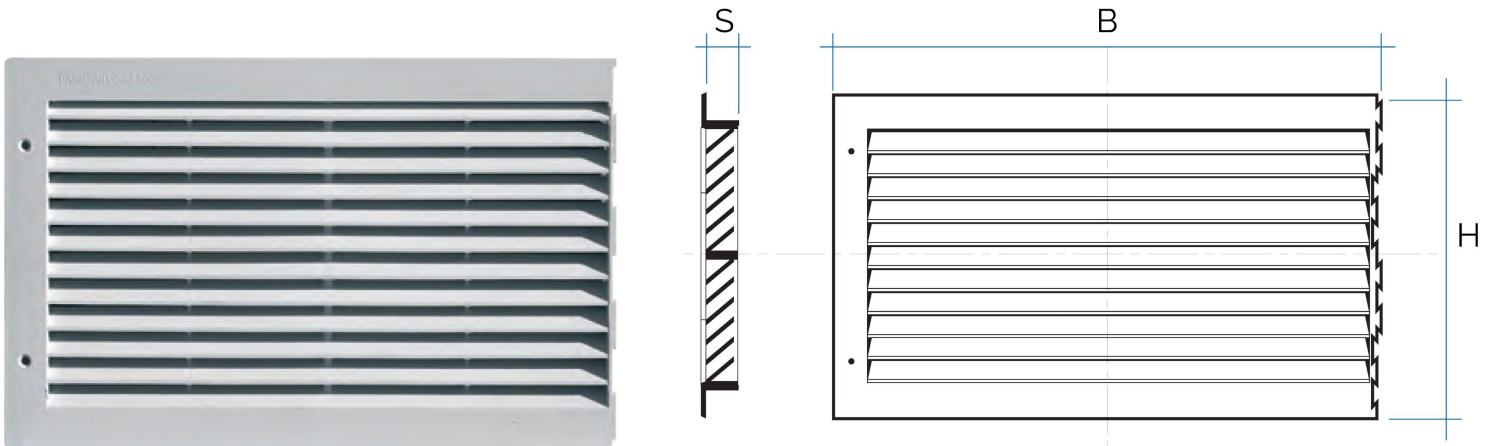

P-style modular grille modules

Item	BxH mm	S mm	Hole mm	Pass. air cm²	Adjustable air flow
MODPA1DB	360x230	16	338x187	225	✓
MODPA1DM	360x230	16	338x187	225	✓
MODPA1DN	360x230	16	338x187	225	✓

Description: Recessed P-style modular grille module

Material: ABS plastic

Colour: MODPA1DB White - MODPA1DM Brown - MODPA1DN Black

Features: Recessed left-side module including adjustable air flow suitable for composing a P-style grille, which can be positioned both indoors and outdoors.