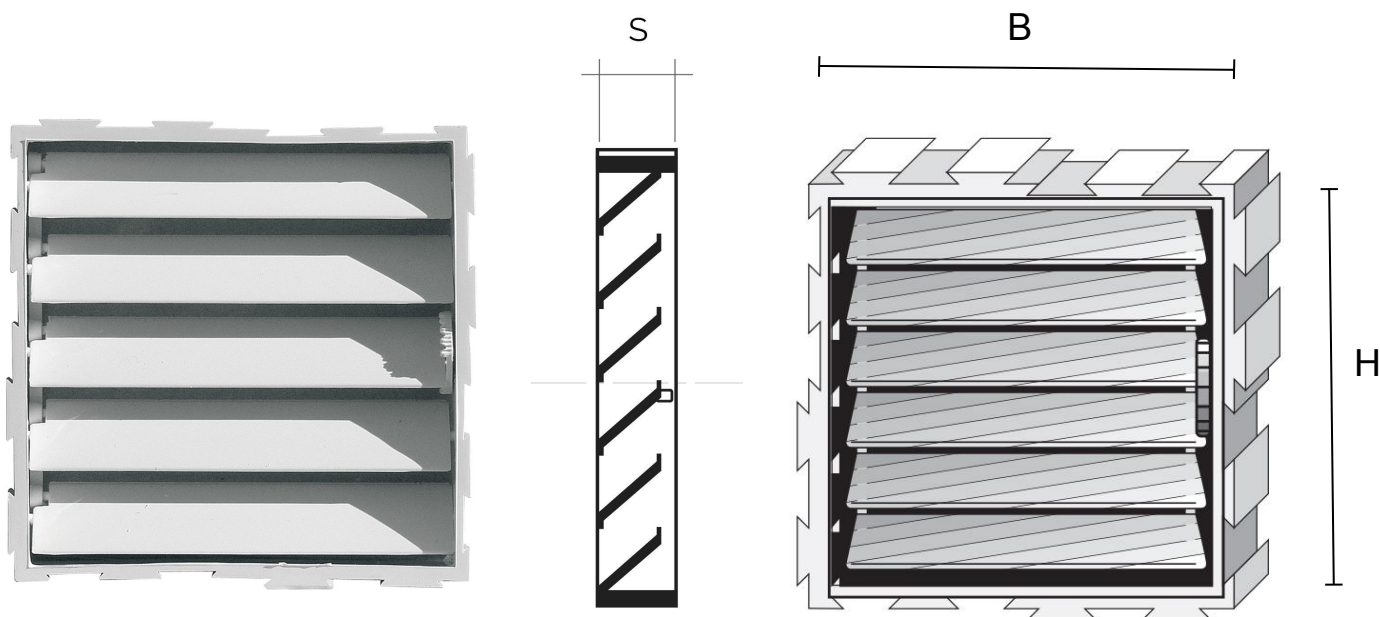

Z-style modular grille modules

Item	BxH mm	S mm	Pass Air cm ²
MODZB	100x100	18	77
MODZM	100x100	18	77
MODZN	100x100	18	77

Description: Modular grille module

Material: ABS plastic

Colour: MODZB White - MODZM Brown - MODZN Black

Features: 100x100 mm module suitable for composing a modular grille with dovetail slots, which can be positioned both indoors and outdoors.