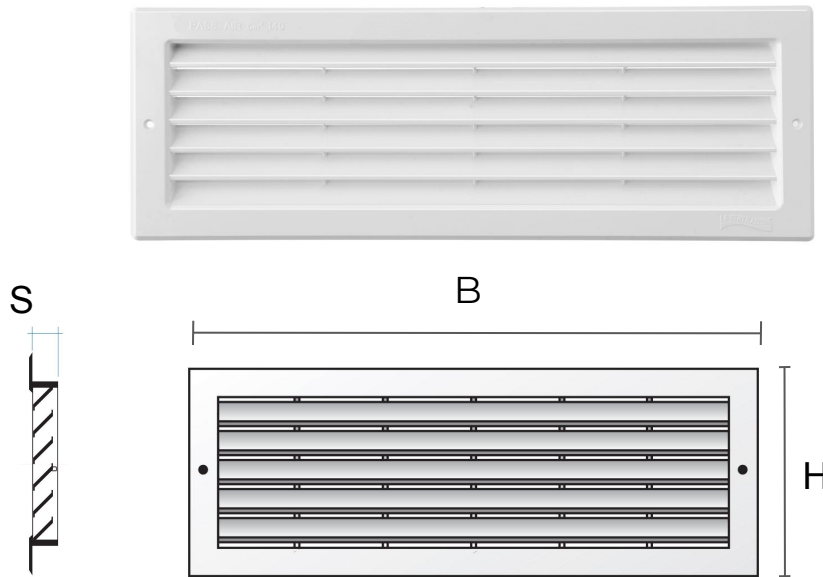

Rectangular recessed mounting grilles (P-series)

Item	BxH mm	S mm	Hole mm	Pass Air cm²	Insect screen
PR3713B	370x130	16	336x96	85	✓
PR3713M	370x130	16	336x96	85	✓
PR3713N	370x130	16	336x96	85	✓

Description: Rectangular recessed mounting grille (P-series)

Material: ABS plastic

Colour: PR3713B White - PR3713M Brown - PR3713N Black

Features: Rectangular recessed mounting grille (P-series). It can be positioned both indoors and outdoors.