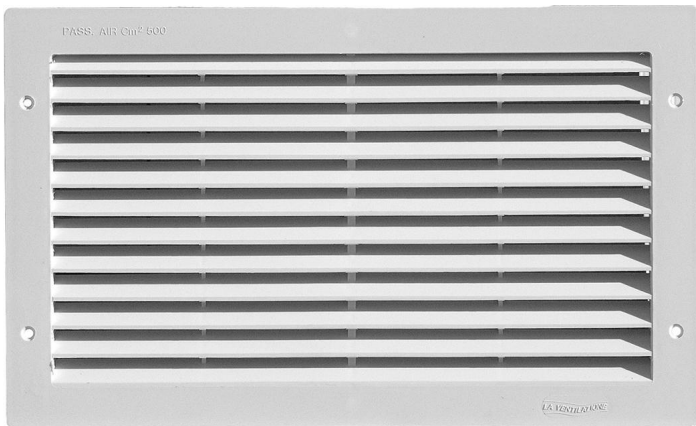

Rectangular recessed mounting grilles (P-series)

Item	BxH mm	S mm	Hole mm	Pass Air cm²	Insect screen
PAR3823B	380x230	16	335x190	175	✓
PAR3823M	380x230	16	335x190	175	✓
PAR3823N	380x230	16	335x190	175	✓

Description: Rectangular recessed mounting grille (P-series)

Material: ABS plastic

Colour: PAR3823B White - PAR3823M Brown - PAR3823N Black

Features: Rectangular recessed mounting grille (P-series) including insect screen. It can be positioned both indoors and outdoors.