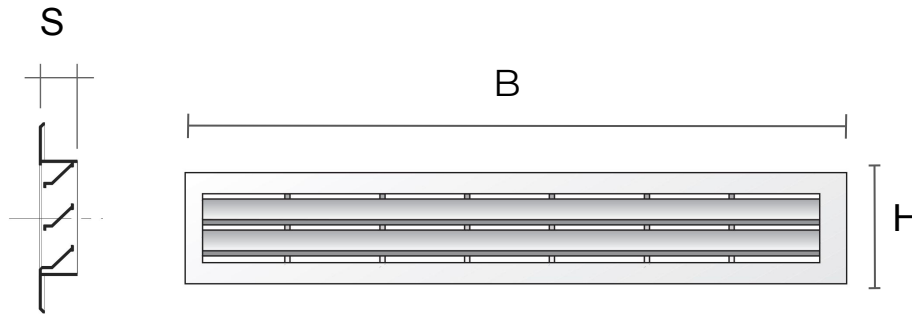

Rectangular recessed mounting grilles (P-series)

Item	BxH mm	S mm	Hole mm	Pass Air cm²
P51516B	515x60	13	493x40	63
P51516M	515x60	13	493x40	63
P51516N	515x60	13	493x40	63

Description: Rectangular recessed mounting grille (P-series)

Material: ABS plastic

Colour: P51516B White - P51516M Brown - P51516N Black

Features: Rectangular recessed mounting grille (P-series). It can be positioned both indoors and outdoors.