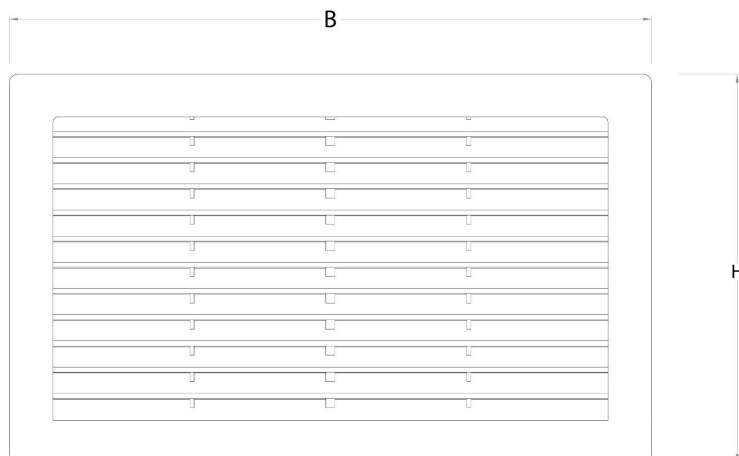

Rectangular recessed mounting grilles (P-series)

Item	BxH mm	S mm	Hole mm	Pass Air cm²	Adjustable air flow + Insect screen
PADR3823B	380x230	16	335x190	110	✓
PADR3823M	380x230	16	335x190	110	✓
PADR3823N	380x230	16	335x190	110	✓

Description: Rectangular recessed mounting grille (P-series)

Material: ABS plastic

Colour: PADR3823B White - PADR3823M Brown - PADR3823N Black

Features: Rectangular recessed mounting grille (P-series) including insect screen and adjustable air flow. It can be positioned both indoors and outdoors.