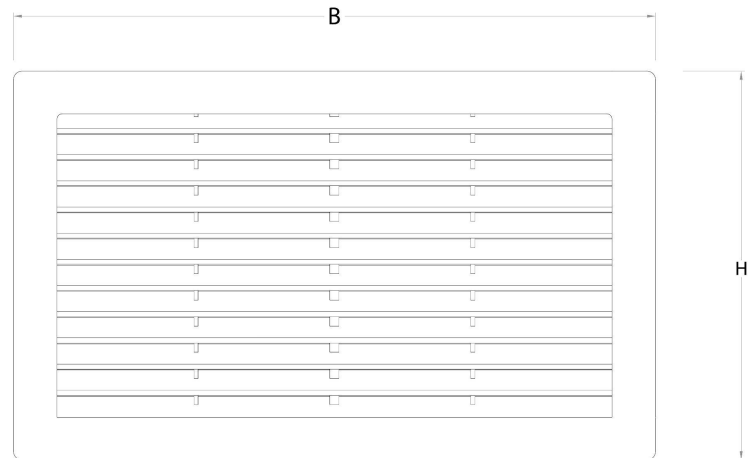

Rectangular recessed mounting grilles (P-series)

Item	BxH mm	S mm	Hole mm	Pass Air cm²	Insect screen
PAR3823B	380x230	16	335x190	175	✓
PAR3823M	380x230	16	335x190	175	✓
PAR3823N	380x230	16	335x190	175	✓

Description: Rectangular recessed mounting grille (P-series)

Material: ABS plastic

Colour: PAR3823B White - PAR3823M Brown - PAR3823N Black

Features: Rectangular recessed mounting grille (P-series) including insect screen. It can be positioned both indoors and outdoors.