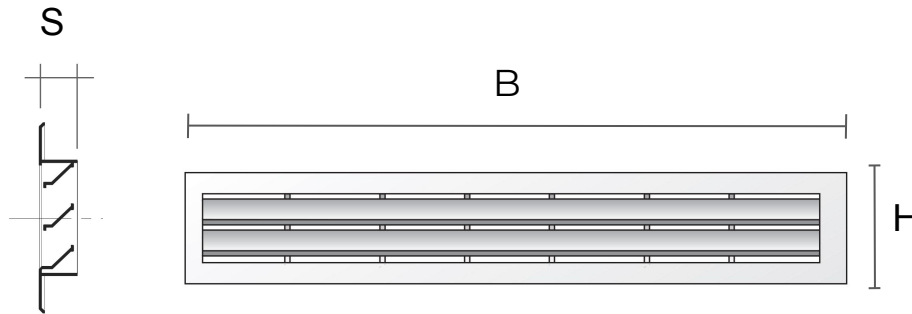

Rectangular recessed mounting grilles (P-series)

Item	BxH mm	S mm	Hole mm	Pass Air cm²	Insect screen
P51R516B	515x60	13	493x40	55	✓
P51R516M	515x60	13	493x40	55	✓
P51R516N	515x60	13	493x40	55	✓

Description: Rectangular recessed mounting grille (P-series)

Material: ABS plastic

Colour: P51R516B White - P51R516M Brown - P51R516N Black

Features: Rectangular recessed mounting grille (P-series). It can be positioned both indoors and outdoors.