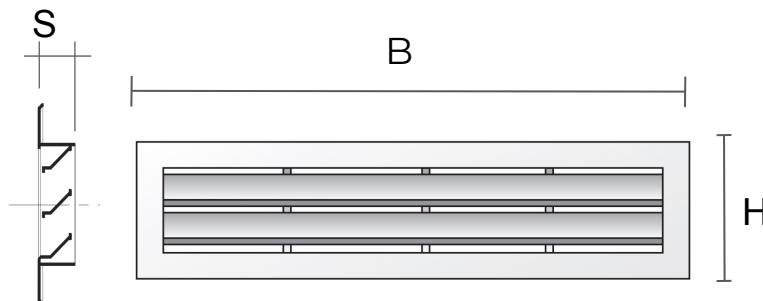

Rectangular recessed mounting grilles (P-series)

Item	BxH mm	S mm	Hole mm	Pass Air cm²
P30306B	305x60	13	282x40	36
P30306M	305x60	13	282x40	36
P30306N	305x60	13	282x40	36

Description: Rectangular recessed mounting grille (P-series)

Material: ABS plastic

Colour: P30306B White - P30306M Brown - P30306N Black

Features: Rectangular recessed mounting grille (P-series). It can be positioned both indoors and outdoors.