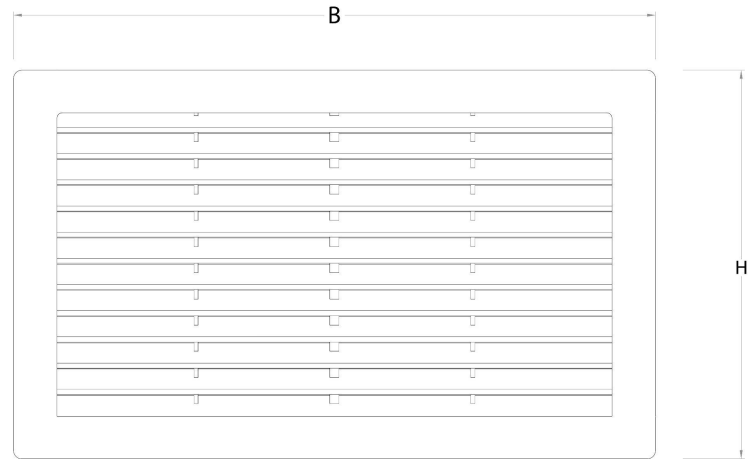

Rectangular recessed mounting grilles (P-series)

Item	BxH mm	S mm	Hole mm	Pass Air cm²	Adjustable air flow
PAD3823B	380x230	16	335x190	255	✓
PAD3823M	380x230	16	335x190	255	✓
PAD3823N	380x230	16	335x190	255	✓

Description: Rectangular recessed mounting grille (P-series)

Material: ABS plastic

Colour: PAD3823B White - PAD3823M Brown - PAD3823N Black

Features: Rectangular recessed mounting grille (P-series) including adjustable air flow. It can be positioned both indoors and outdoors.