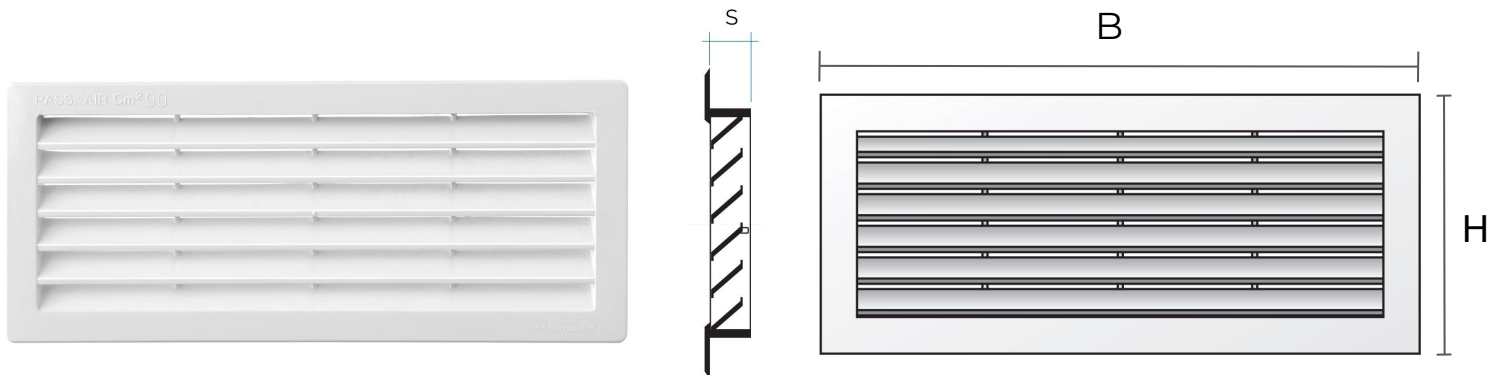

Rectangular recessed mounting grilles (P-series)

Item	BxH mm	S mm	Hole mm	Pass Air cm ²
P252510B	254x108	13	230x84	90
P252510M	254x108	13	230x84	90
P252510N	254x108	13	230x84	90

Description: Rectangular recessed mounting grille (P-series)

Material: ABS plastic

Colour: P252510B White - P252510M Brown - P252510N Black

Features: Rectangular recessed mounting grille (P-series). It can be positioned both indoors and outdoors.

Rectangular recessed mounting grilles (P-series)

Material: ABS plastic

Colour: P25R2510B White - P25R2510M Brown - P25R2510N Black

Features: Rectangular recessed mounting grille (P-series). It can be positioned both indoors and outdoors.

Rectangular recessed mounting grilles (P-series)