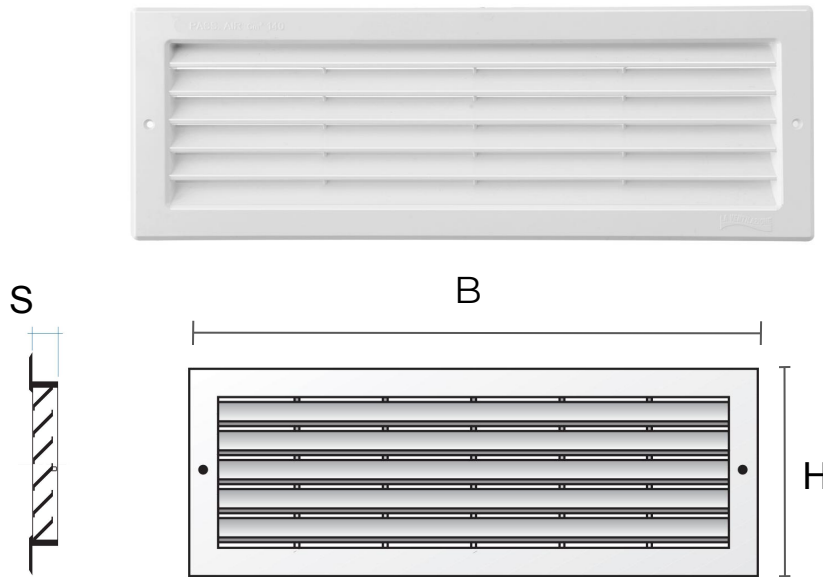

Rectangular recessed mounting grilles (P-series)

Item	BxH mm	S mm	Hole mm	Pass Air cm²
P3713B	370x130	16	336x96	140
P3713M	370x130	16	336x96	140
P3713N	370x130	16	336x96	140

Description: Rectangular recessed mounting grille (P-series)

Material: ABS plastic

Colour: P3713B White - P3713M Brown - P3713N Black

Features: Rectangular recessed mounting grille (P-series). It can be positioned both indoors and outdoors.