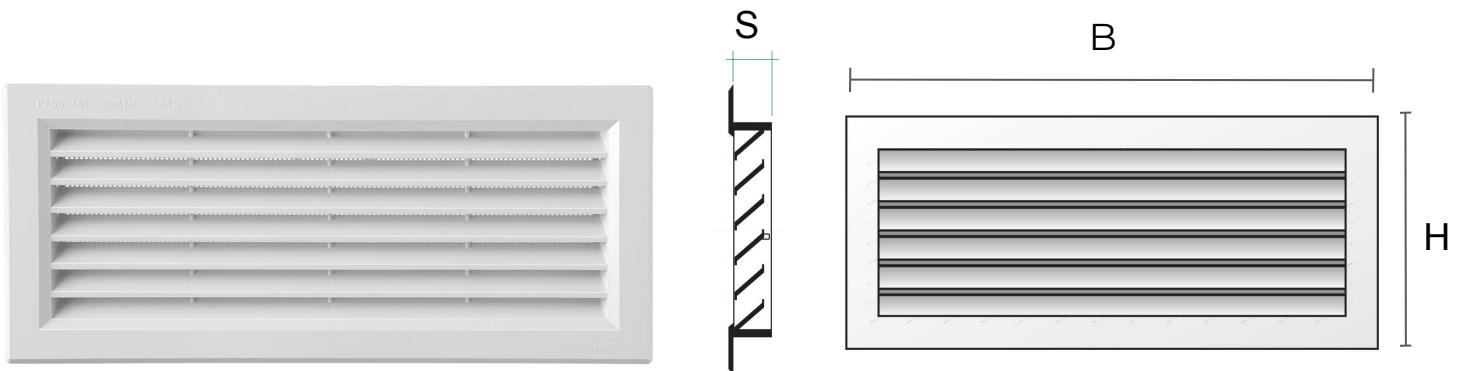

Colour: P30306B White - P30306M Brown - P30306N Black

Features: Rectangular recessed mounting grille (P-series). It can be positioned both indoors and outdoors.

Rectangular recessed mounting grilles (P-series)

Material: ABS plastic

Colour: P30R306B White - P30R306M Brown - P30R306N Black

Features: Rectangular recessed mounting grille (P-series). It can be positioned both indoors and outdoors.

Rectangular recessed mounting grilles (P-series)