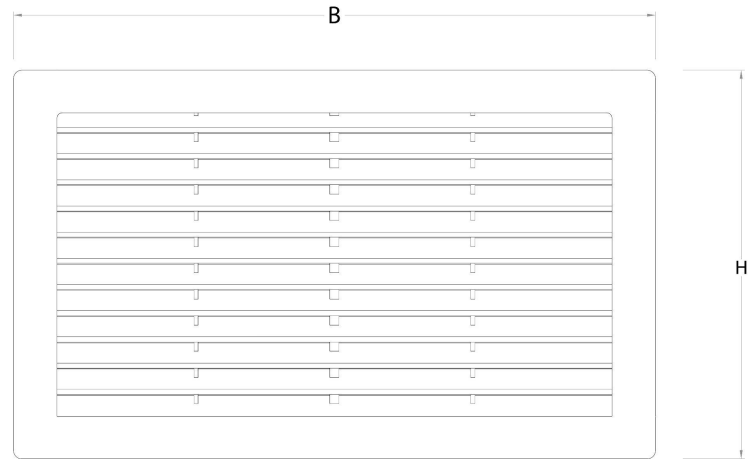

Rectangular recessed mounting grilles (P-series)

Item	BxH mm	S mm	Hole mm	Pass Air cm²
PA3823B	380x230	16	335x190	315
PA3823M	380x230	16	335x190	315
PA3823N	380x230	16	335x190	315

Description: Rectangular recessed mounting grille (P-series)

Material: ABS plastic

Colour: PA3823B White - PA3823M Brown - PA3823N Black

Features: Rectangular recessed mounting grille (P-series). It can be positioned both indoors and outdoors.