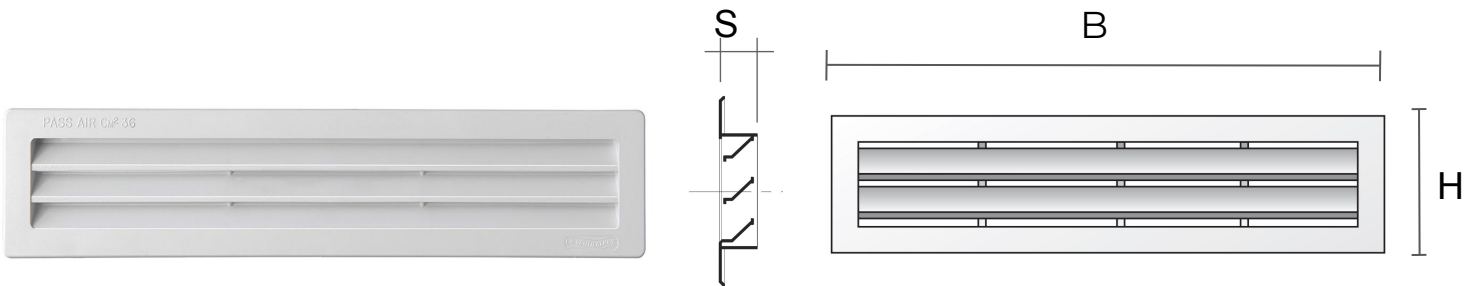

Rectangular recessed mounting grilles (P-series)

Item	BxH mm	S mm	Hole mm	Pass Air cm²	Insect screen
P30R306B	305x60	13	282x40	32	✓
P30R306M	305x60	13	282x40	32	✓
P30R306N	305x60	13	282x40	32	✓

Description: Rectangular recessed mounting grille (P-series)

Material: ABS plastic

Colour: P30R306B White - P30R306M Brown - P30R306N Black

Features: Rectangular recessed mounting grille (P-series). It can be positioned both indoors and outdoors.