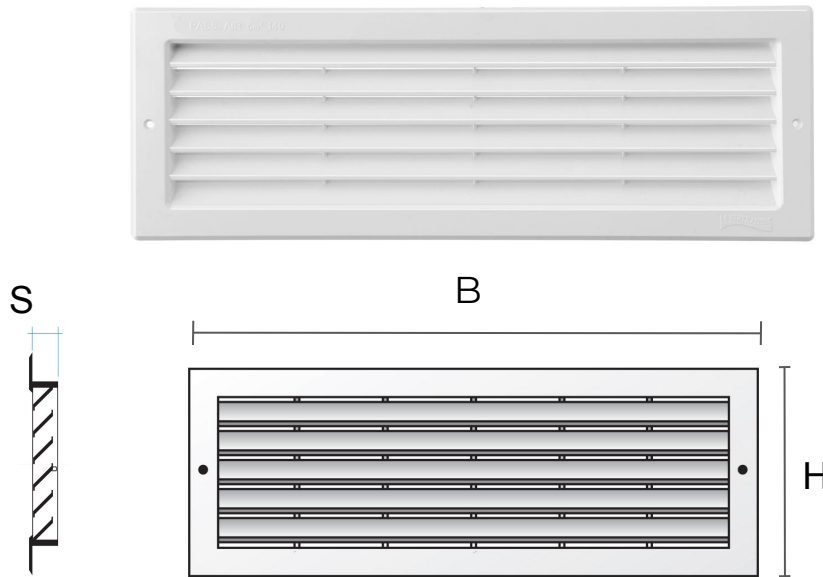

Rectangular recessed mounting grilles (P-series)

Item	BxH mm	S mm	Hole mm	Pass Air cm²	Adjustable air flow
PD3713B	370x130	16	336x96	115	✓
PD3713M	370x130	16	336x96	115	✓
PD3713N	370x130	16	336x96	115	✓

Description: Rectangular recessed mounting grille (P-series)

Material: ABS plastic

Colour: PD3713B White - PD3713M Brown - PD3713N Black

Features: Rectangular recessed mounting grille (P-series) including adjustable air flow. It can be positioned both indoors and outdoors.