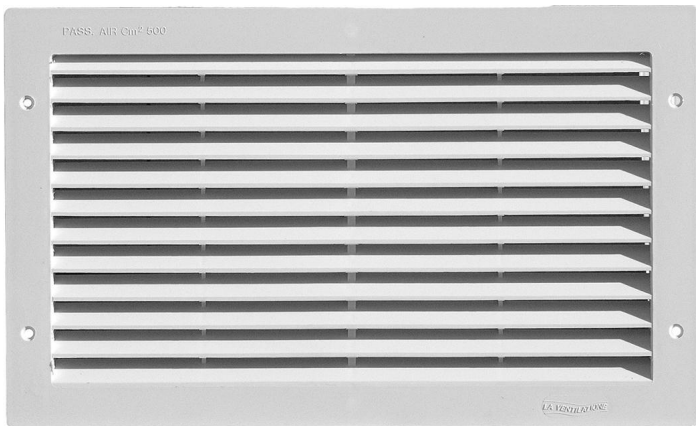

Rectangular recessed mounting grilles (P-series)

Item	BxH mm	S mm	Hole mm	Pass Air cm²	Adjustable air flow
PAD3823B	380x230	16	335x190	255	✓
PAD3823M	380x230	16	335x190	255	✓
PAD3823N	380x230	16	335x190	255	✓

Description: Rectangular recessed mounting grille (P-series)

Material: ABS plastic

Colour: PAD3823B White - PAD3823M Brown - PAD3823N Black

Features: Rectangular recessed mounting grille (P-series) including adjustable air flow. It can be positioned both indoors and outdoors.