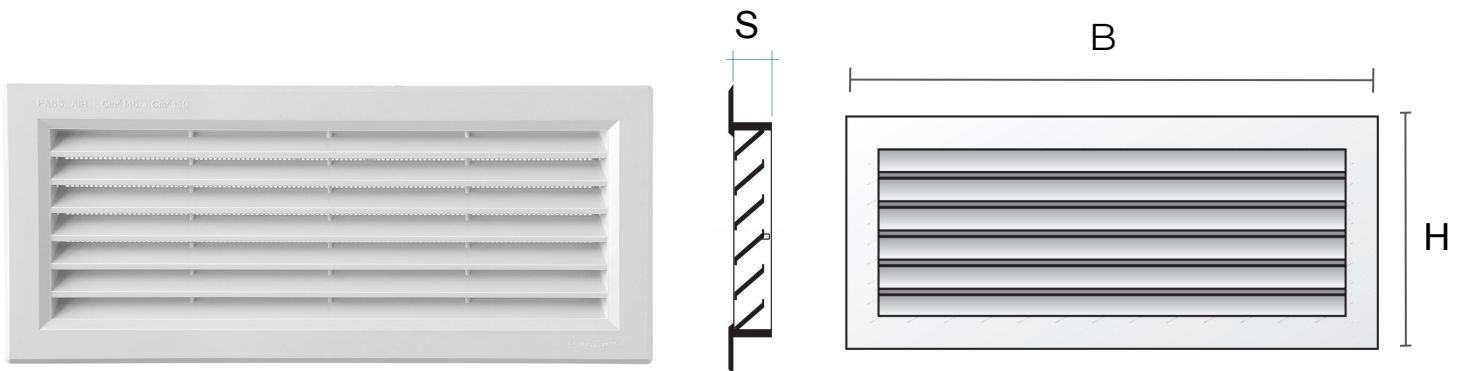

Material: ABS plastic

Colour: P30R306B White - P30R306M Brown - P30R306N Black

Features: Rectangular recessed mounting grille (P-series). It can be positioned both indoors and outdoors.

Rectangular recessed mounting grilles (P-series)

Colour: P3113B White - P3113M Brown - P3113N Black

Features: Rectangular recessed mounting grille (P-series). It can be positioned both indoors and outdoors.

Rectangular recessed mounting grilles (P-series)