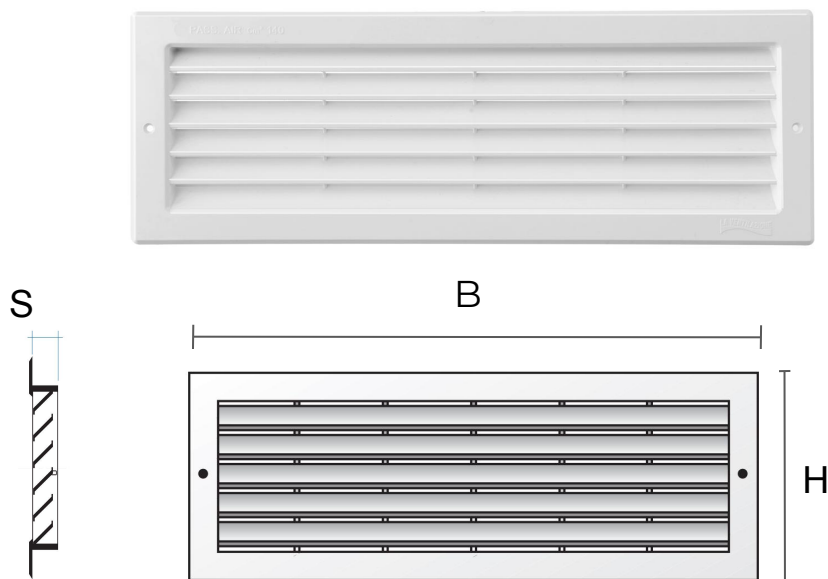

Rectangular recessed mounting grilles (P-series)

Item	BxH mm	S mm	Hole mm	Pass Air cm²	Adjustable air flow + Insect screen
PDR3713B	370x130	16	336x96	60	✓
PDR3713M	370x130	16	336x96	60	✓
PDR3713N	370x130	16	336x96	60	✓

Description: Rectangular recessed mounting grille (P-series)

Material: ABS plastic

Colour: PDR3713B White - PDR3713M Brown - PDR3713N Black

Features: Rectangular recessed mounting grille (P-series) including insect screen and adjustable air flow. It can be positioned both indoors and outdoors.