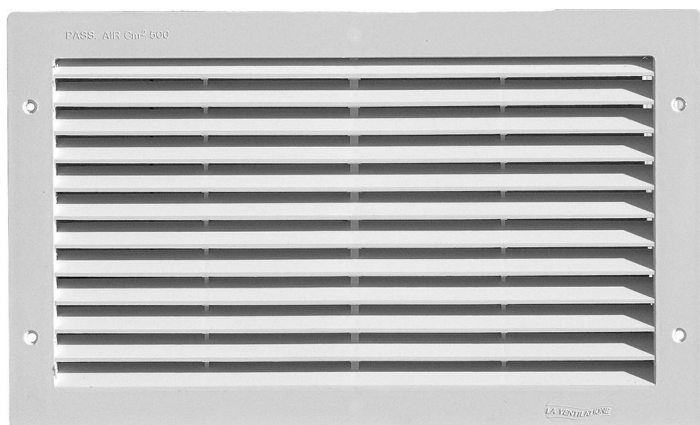

Rectangular recessed mounting grilles (P-series)

Item	BxH mm	S mm	Hole mm	Pass Air cm²	Adjustable air flow + Insect screen
PADR3823B	380x230	16	335x190	110	✓
PADR3823M	380x230	16	335x190	110	✓
PADR3823N	380x230	16	335x190	110	✓

Description: Rectangular recessed mounting grille (P-series)

Material: ABS plastic

Colour: PADR3823B White - PADR3823M Brown - PADR3823N Black

Features: Rectangular recessed mounting grille (P-series) including insect screen and adjustable air flow. It can be positioned both indoors and outdoors.