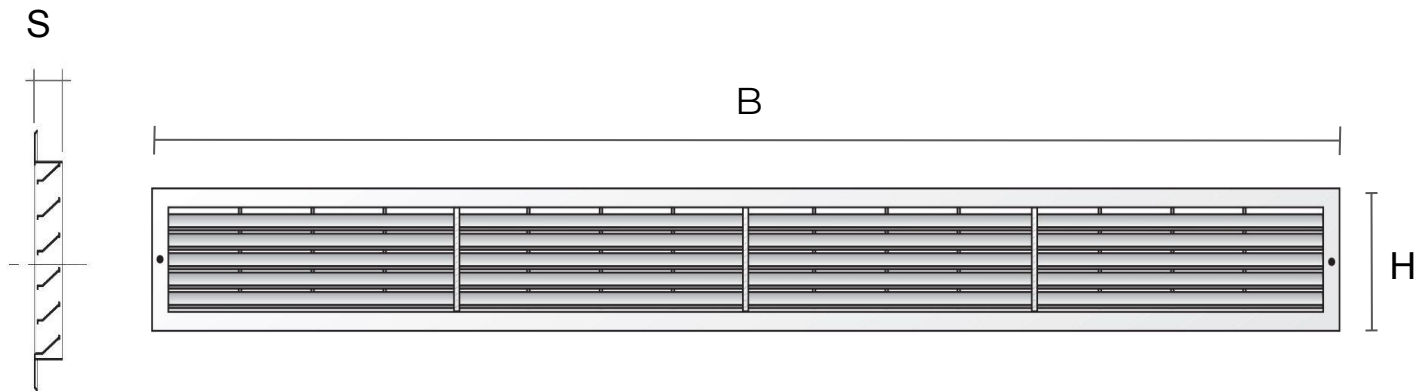

Rectangular recessed mounting grilles (PL-series)

Item	BxH mm	S mm	Hole mm	Pass Air cm²	Insect screen
PLR13813B	1380x130	16	1345x96	340	✓
PLR13813M	1380x130	16	1345x96	340	✓
PLR13813N	1380x130	16	1345x96	340	✓

Description: Rectangular recessed mounting grille (PL-series)

Material: ABS plastic

Colour: PLR13813B White - PLR13813M Brown - PLR13813N Black

Features: Rectangular recessed mounting grille (PL-series) including insect screen. It can be positioned both indoors and outdoors.