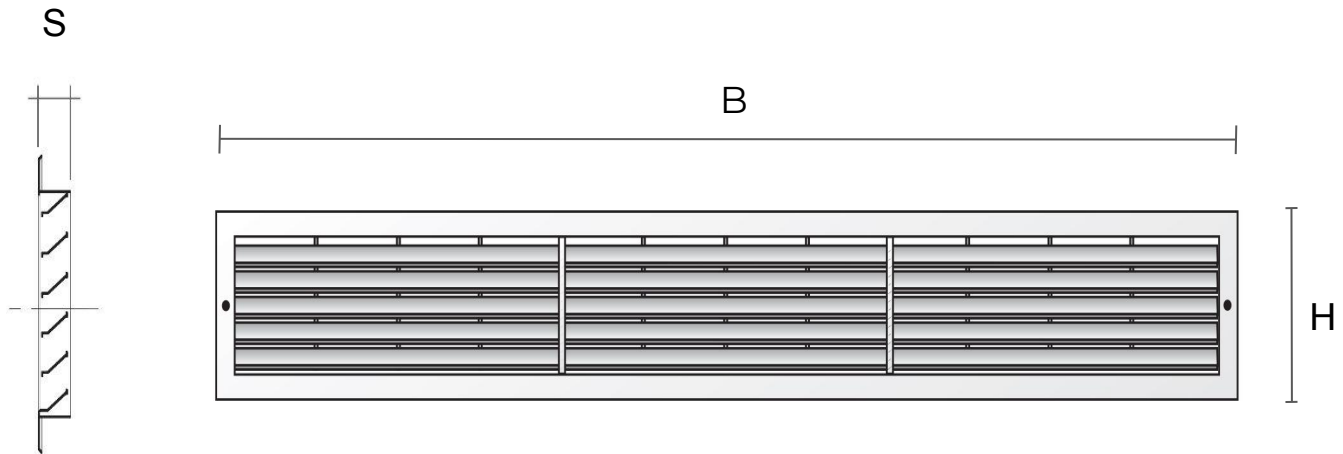

Rectangular recessed mounting grilles (PL-series)

Item	BxH mm	S mm	Hole mm	Pass Air cm ²
PL10413B	1042x130	16	1008x96	420
PL10413M	1042x130	16	1008x96	420
PL10413N	1042x130	16	1008x96	420

Description: Rectangular recessed mounting grille (PL-series)