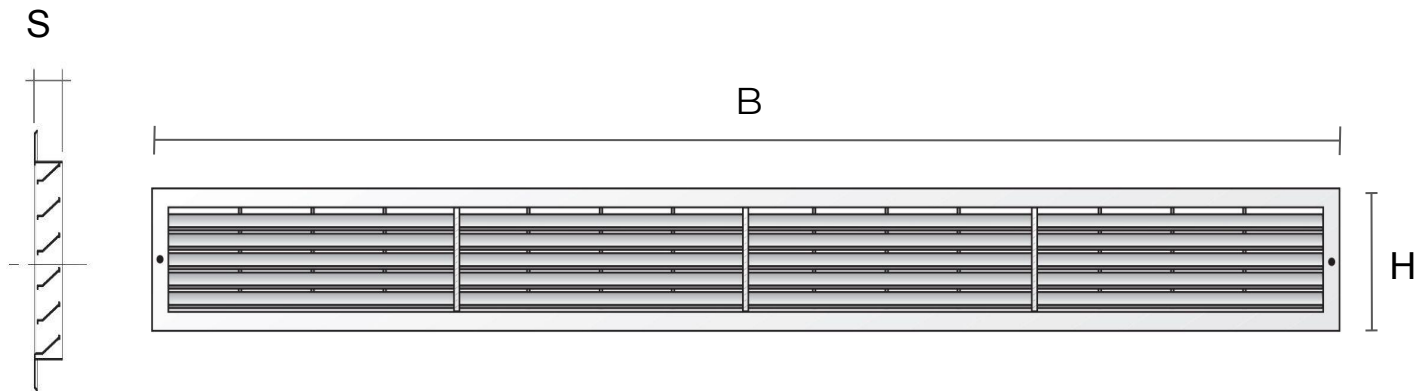

Rectangular recessed mounting grilles (PL-series)

Item	BxH mm	S mm	Hole mm	Pass Air cm²	Adjustable air flow + Insect screen
PLDR13813B	1380x130	16	1345x96	240	✓
PLDR13813M	1380x130	16	1345x96	240	✓
PLDR13813N	1380x130	16	1345x96	240	✓

Description: Rectangular recessed mounting grille (PL-series)

Material: ABS plastic

Colour: PLDR13813B White - PLDR13813M Brown - PLDR13813N Black

Features: Rectangular recessed mounting grille (PL-series) including insect screen and adjustable air flow. It can be positioned both indoors and outdoors.