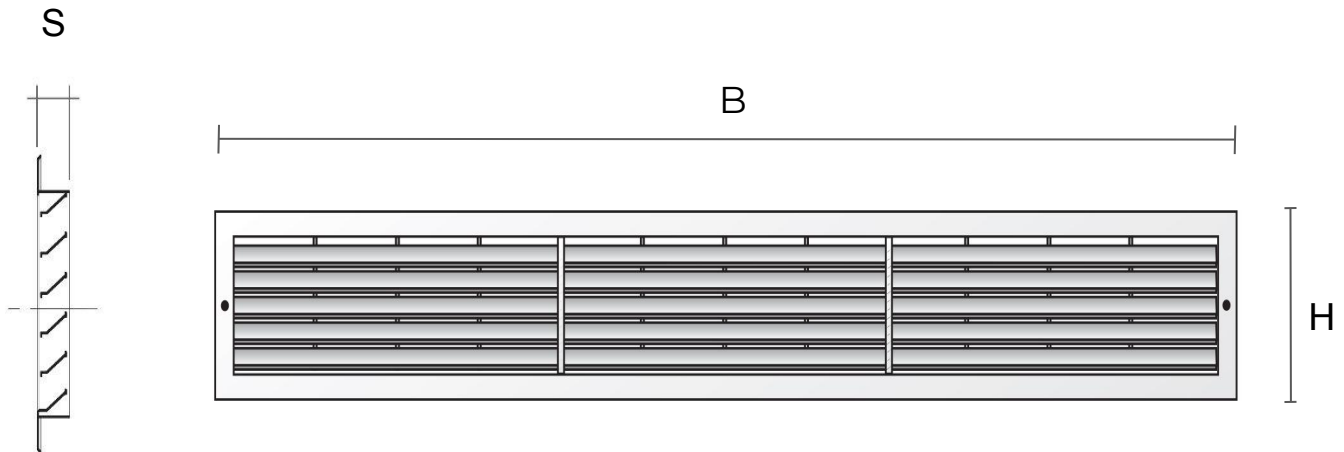

Rectangular recessed mounting grilles (PL-series)

Item	BxH mm	S mm	Hole mm	Pass Air cm²	Adjustable air flow + Insect screen
PLDR10413B	1042x130	16	1008x96	180	✓
PLDR10413M	1042x130	16	1008x96	180	✓
PLDR10413N	1042x130	16	1008x96	180	✓

Description: Rectangular recessed mounting grille (PL-series)

Material: ABS plastic

Colour: PLDR10413B White - PLDR10413M Brown - PLDR10413N Black

Features: Rectangular recessed mounting grille (PL-series) including insect screen and adjustable air flow. It can be positioned both indoors and outdoors.