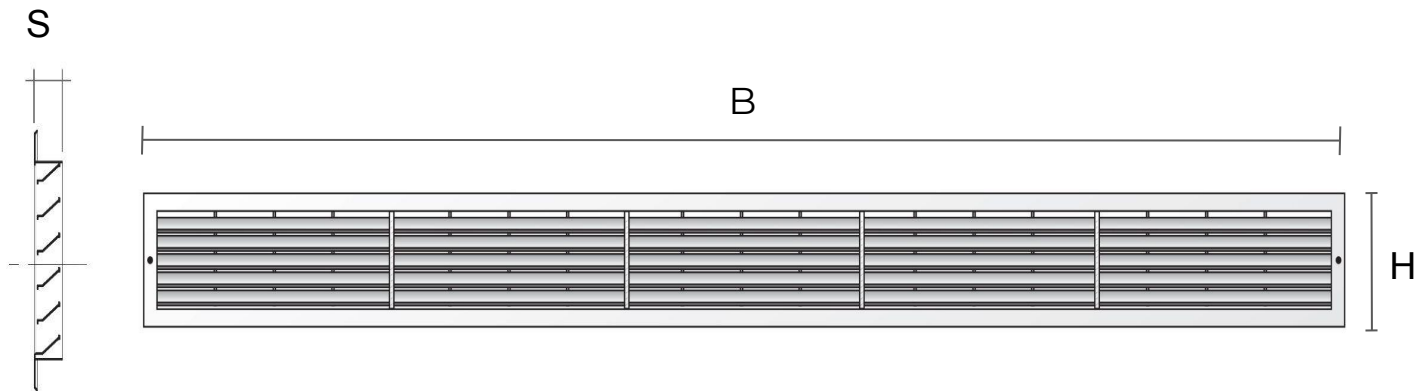

Rectangular recessed mounting grilles (PL-series)

Item	BxH mm	S mm	Hole mm	Pass Air cm²	Adjustable air flow + Insect screen
PLDR17113B	1713x130	16	1680x96	300	✓
PLDR17113M	1713x130	16	1680x96	300	✓
PLDR17113N	1713x130	16	1680x96	300	✓

Description: Rectangular recessed mounting grille (PL-series)

Material: ABS plastic

Colour: PLDR17113B White - PLDR17113M Brown - PLDR17113N Black

Features: Rectangular recessed mounting grille (PL-series) including insect screen and adjustable air flow. It can be positioned both indoors and outdoors.