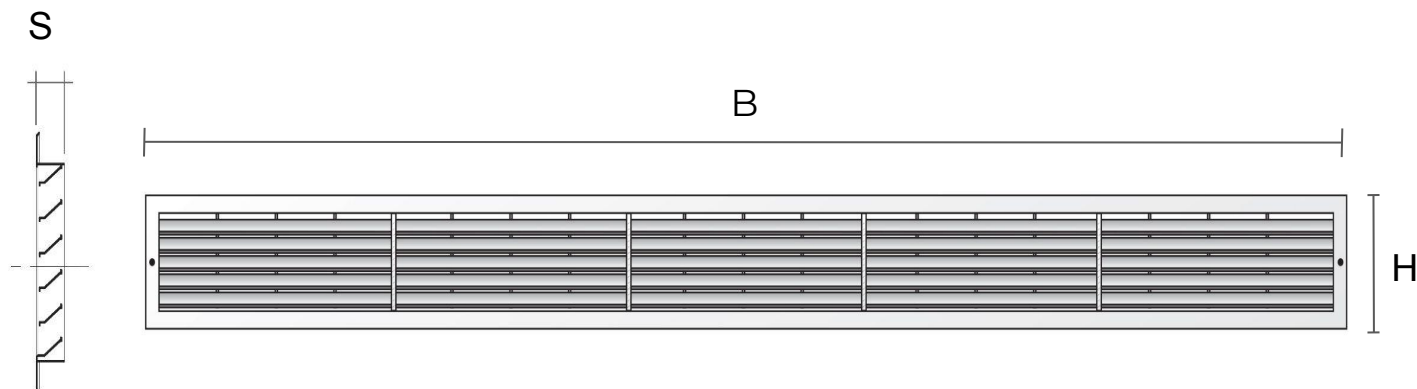

Rectangular recessed mounting grilles (PL-series)

Item	BxH mm	S mm	Hole mm	Pass Air cm²	Adjustable air flow
PLD17113B	1713x130	16	1680x96	575	✓
PLD17113M	1713x130	16	1680x96	575	✓
PLD17113N	1713x130	16	1680x96	575	✓

Description: Rectangular recessed mounting grille (PL-series)

Material: ABS plastic

Colour: PLD17113B White - PLD17113M Brown - PLD17113N Black

Features: Rectangular recessed mounting grille (PL-series) including adjustable air flow. It can be positioned both indoors and outdoors.