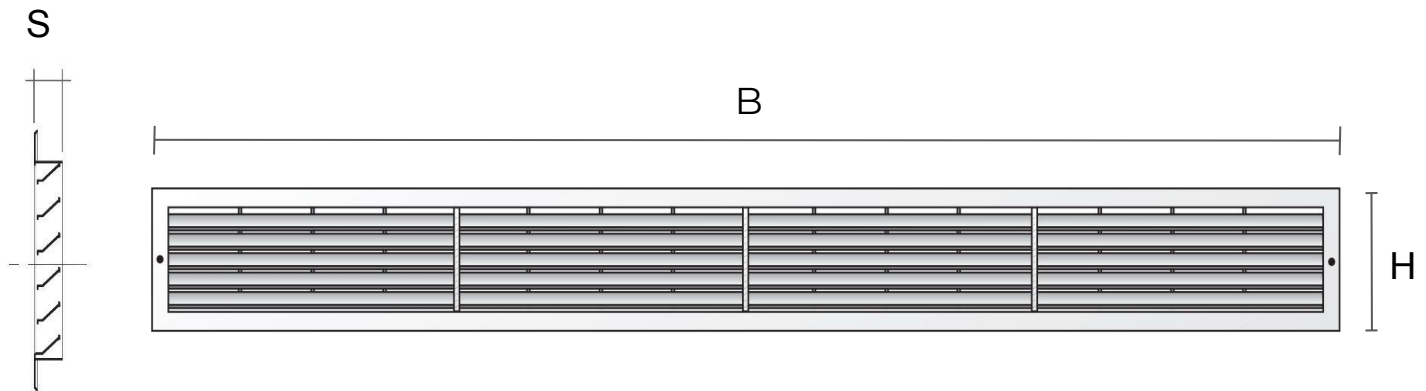

Rectangular recessed mounting grilles (PL-series)

Item	BxH mm	S mm	Hole mm	Pass Air cm²
PL13813B	1380x130	16	1345x96	560
PL13813M	1380x130	16	1345x96	560
PL13813N	1380x130	16	1345x96	560

Description: Rectangular recessed mounting grille (PL-series)

Material: ABS plastic

Colour: PL13813B White - PL13813M Brown - PL13813N Black

Features: Rectangular recessed mounting grille (PL-series). It can be positioned both indoors and outdoors.