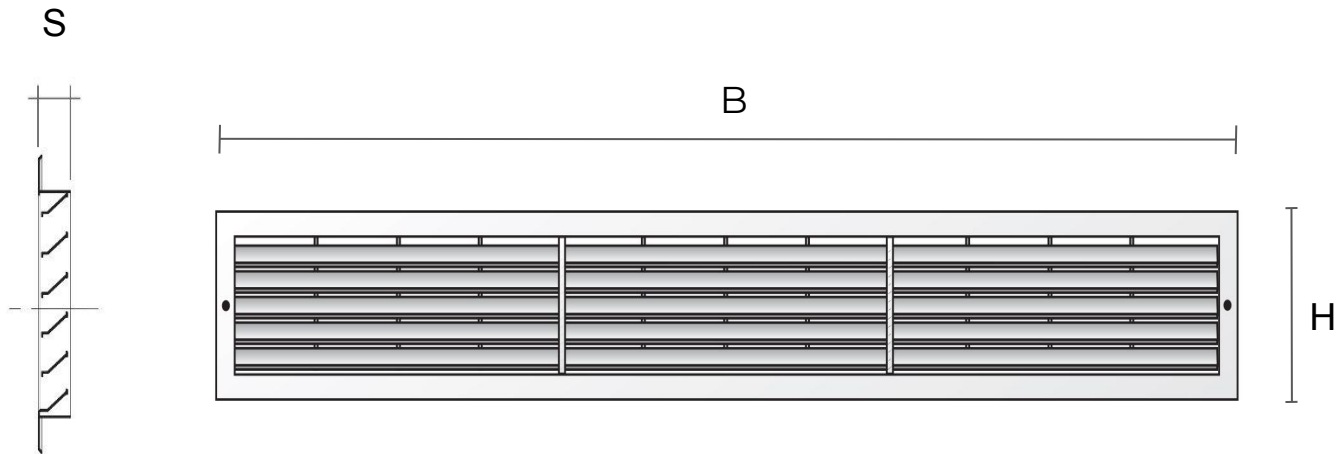

Rectangular recessed mounting grilles (PL-series)

Item	BxH mm	S mm	Hole mm	Pass Air cm²	Adjustable air flow
PLD10413B	1042x130	16	1008x96	345	✓
PLD10413M	1042x130	16	1008x96	345	✓
PLD10413N	1042x130	16	1008x96	345	✓

Description: Rectangular recessed mounting grille (PL-series)

Material: ABS plastic

Colour: PLD10413B White - PLD10413M Brown - PLD10413N Black

Features: Rectangular recessed mounting grille (PL-series) including adjustable air flow. It can be positioned both indoors and outdoors.