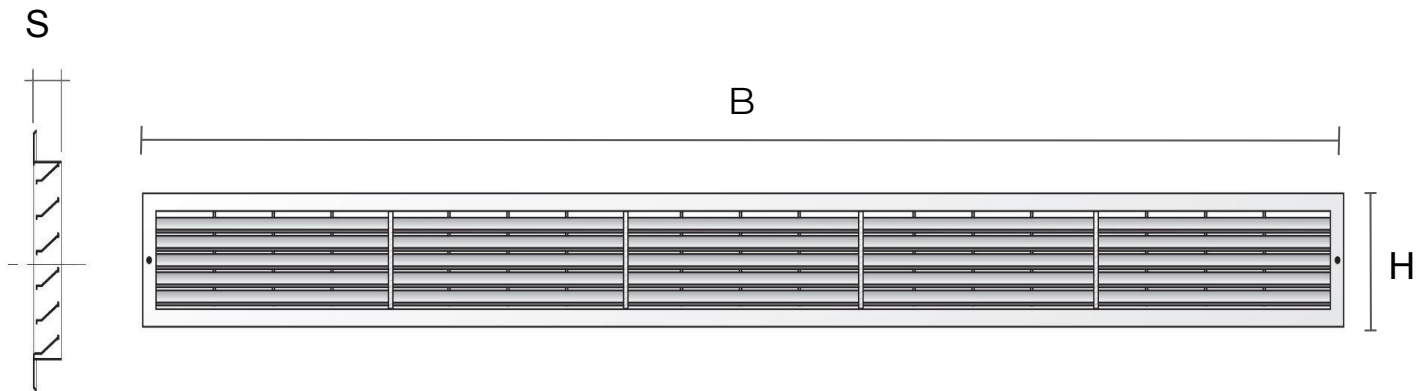

Rectangular recessed mounting grilles (PL-series)

Item	BxH mm	S mm	Hole mm	Pass Air cm²
PL17113B	1713x130	16	1680x96	700
PL17113M	1713x130	16	1680x96	700
PL17113N	1713x130	16	1680x96	700

Description: Rectangular recessed mounting grille (PL-series)

Material: ABS plastic

Colour: PL17113B White - PL17113M Brown - PL17113N Black

Features: Rectangular recessed mounting grille (PL-series). It can be positioned both indoors and outdoors.