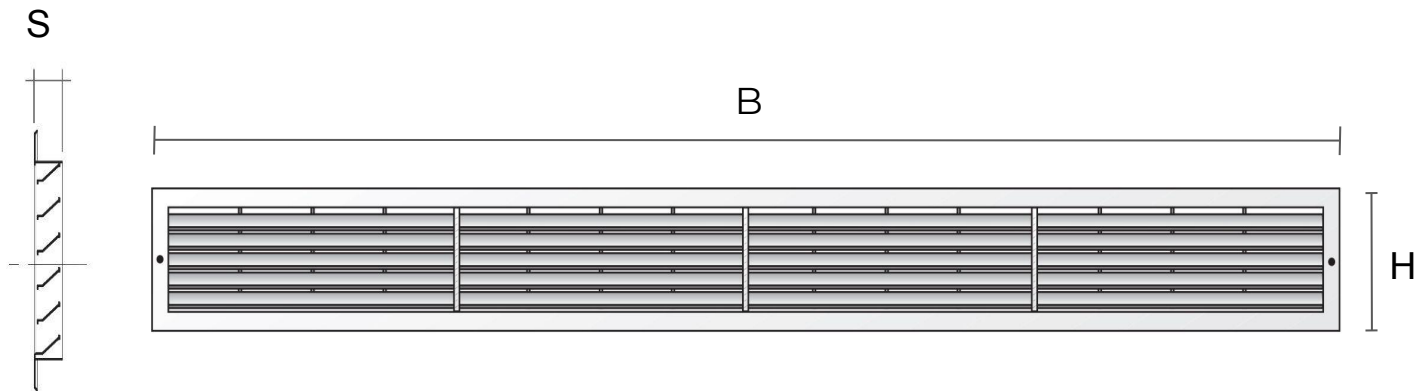

Rectangular recessed mounting grilles (PL-series)

Item	BxH mm	S mm	Hole mm	Pass Air cm²	Adjustable air flow
PLD13813B	1380x130	16	1345x96	460	✓
PLD13813M	1380x130	16	1345x96	460	✓
PLD13813N	1380x130	16	1345x96	460	✓

Description: Rectangular recessed mounting grille (PL-series)

Material: ABS plastic

Colour: PLD13813B White - PLD13813M Brown - PLD13813N Black

Features: Rectangular recessed mounting grille (PL-series) including adjustable air flow. It can be positioned both indoors and outdoors.