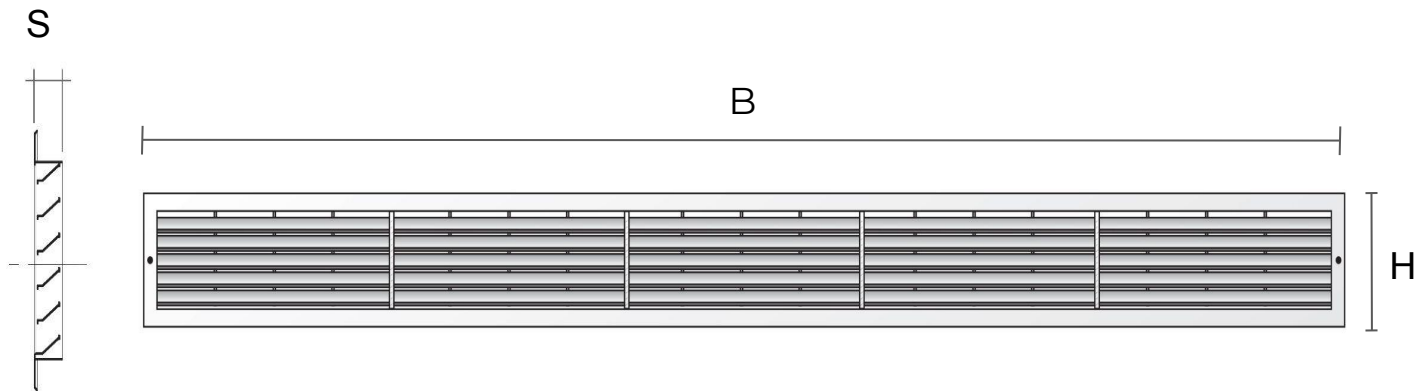

Rectangular recessed mounting grilles (PL-series)

Item	BxH mm	S mm	Hole mm	Pass Air cm²	Insect screen
PLR17113B	1713x130	16	1680x96	425	✓
PLR17113M	1713x130	16	1680x96	425	✓
PLR17113N	1713x130	16	1680x96	425	✓

Description: Rectangular recessed mounting grille (PL-series)

Material: ABS plastic

Colour: PLR17113B White - PLR17113M Brown - PLR17113N Black

Features: Rectangular recessed mounting grille (PL-series) including insect screen. It can be positioned both indoors and outdoors.