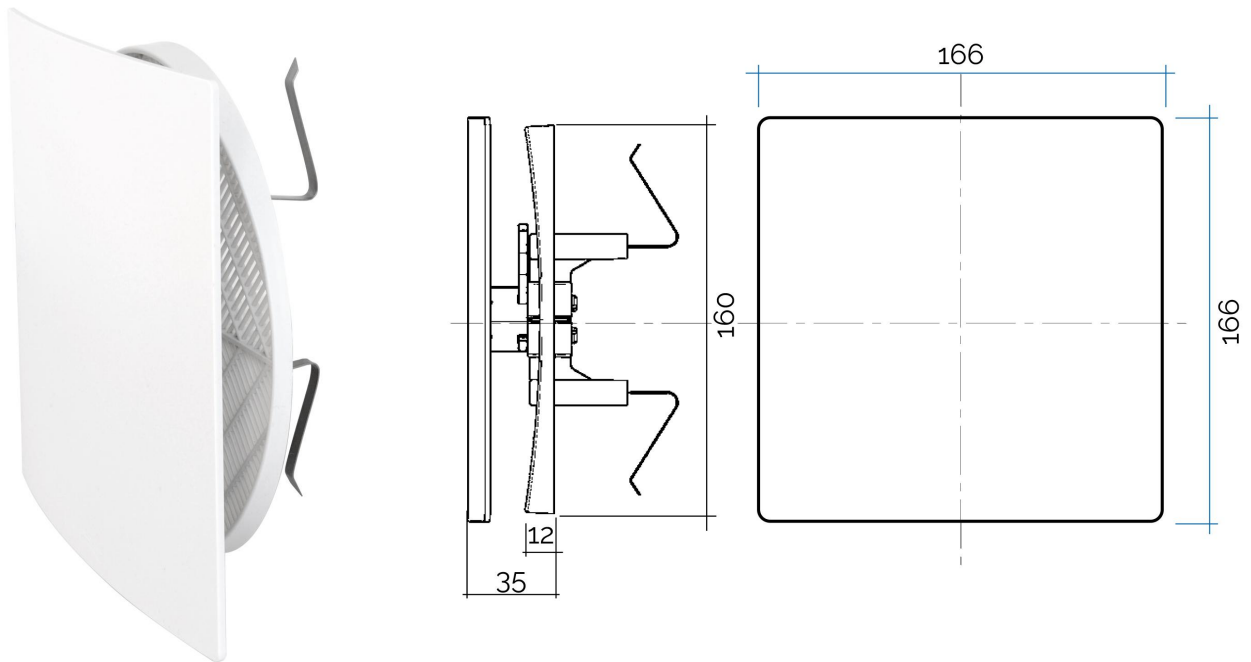

Styling self-adjusting closable grille

Item	BxH mm external	S mm	Hole Ø mm min	Hole Ø mm max	Pass Air cm ²
QUTUR125B	166x166	35	80	125	100

Description: Aesthetic ventilation grille with insect screen and springs

Material: ASA Plastic

Colour: White

Features: UV resistant grille, equipped with flexible springs that adapt to different hole diameters and allow quick installation and removal. By removing the pre-assembled safety device, it is possible to adjust the air passage until it is completely closed.