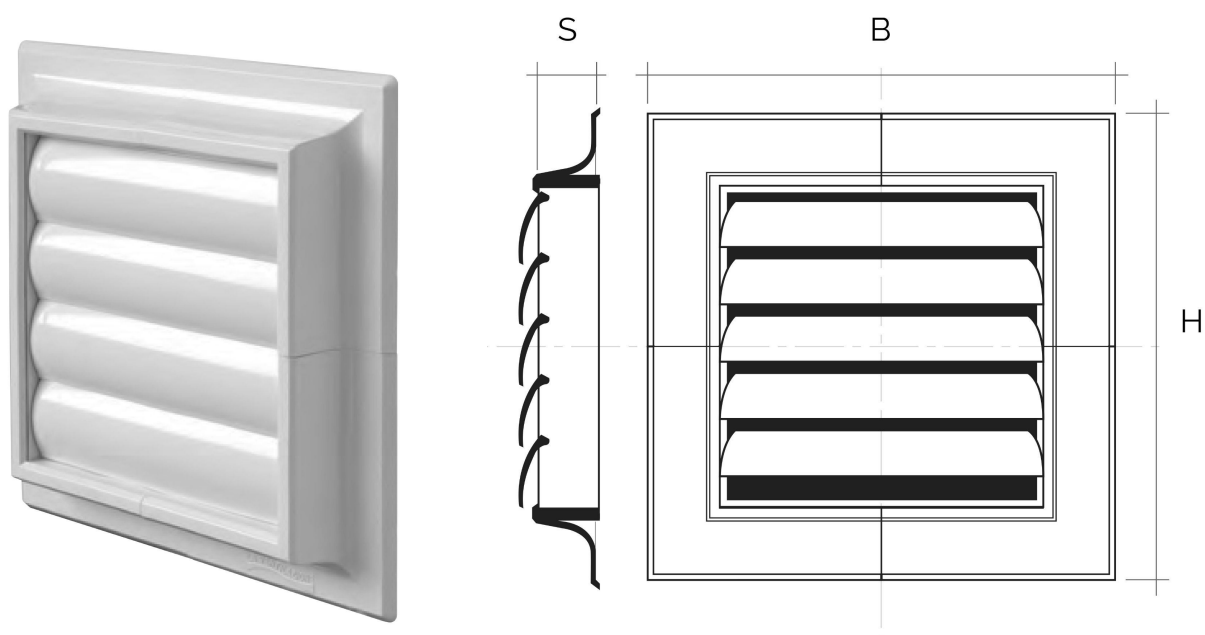

S-style modular grilles for surface-mounting

Item	BxH mm	S mm
S11414B	140x140	20
S52424B	240x240	20
S93434B	340x340	20
S114444B	440x440	20
S135454B	540x540	20

Description: Surface-mounting S-style modular grille

Material: ABS plastic

Colour: White

Features: Surface-mounting S-style modular grille with pressure-relief flaps. Suitable for outdoor installations.