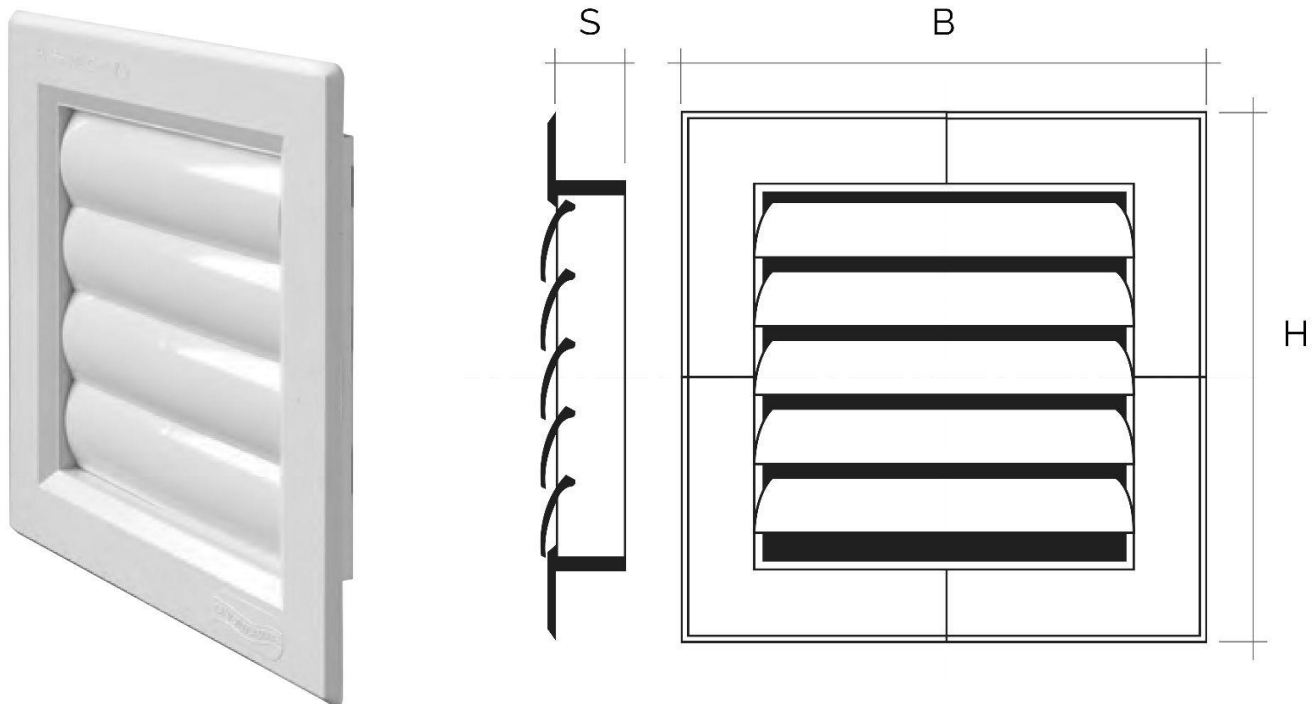

S-style modular grilles for recessed mounting

Item	BxH mm	S mm	Hole mm
S1414B	140x140	15	108x108
S42424B	240x240	15	208x208

Description: Recessed S-style modular grille

Material: ABS plastic

Colour: White

Features: Recessed S-style modular grille with pressure-relief flaps. Suitable for outdoor installations.