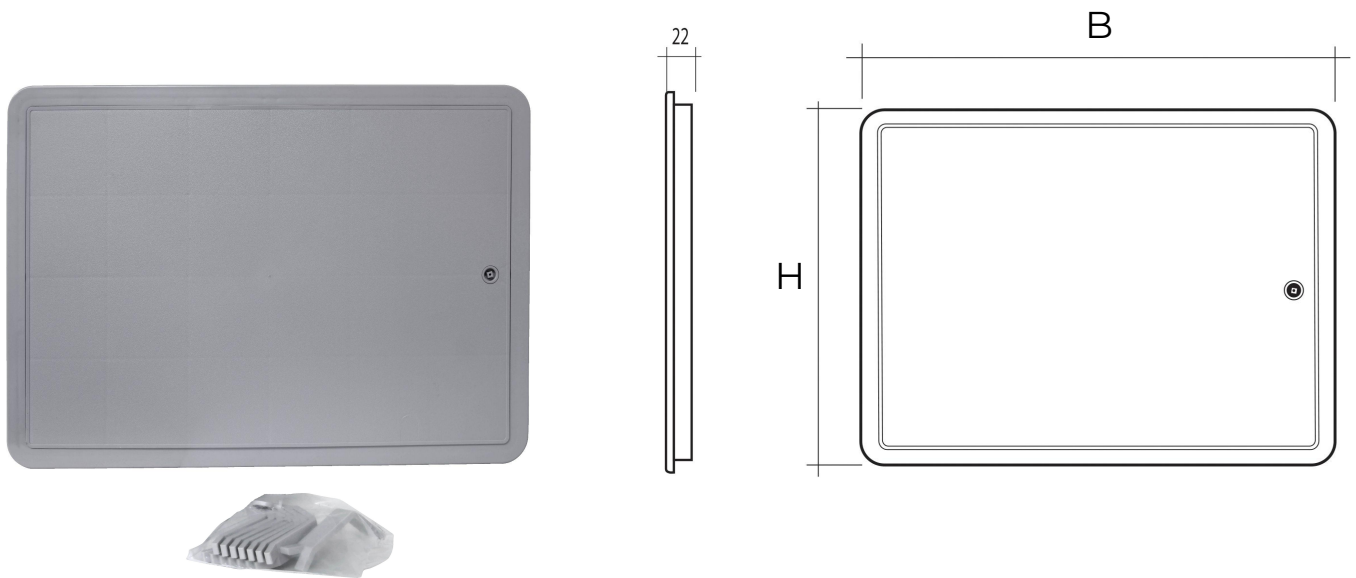

## ABS inspection doors

Item	Colour	BxH mm	Hole mm
<b>SI6040G</b>	grey	650x450	620x420

**Description:** Inspection door

**Material:** ABS plastic

**Features:** ABS inspection doors complete with n. 8 clamps for fixing and n. 1 opening key. The door is reversible with the possibility of opening both to the left and to the right. Compatible with universal meter keys.