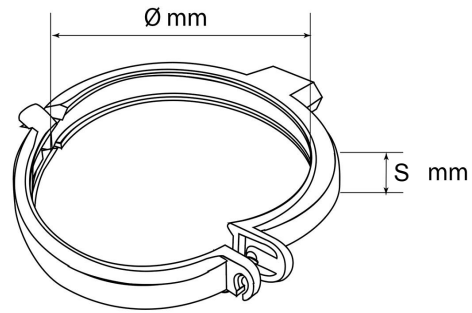

White duct system

Compliant with UNI EN 7129-3:2015 regulation of "exhalation channels" for cooker hoods.

Item	Colour	Section \varnothing mm	S mm	Screws and plugs
STV2100B	white	100	23	✓
STV2125B	white	125	21.5	✓

Description: 2 round pipe brackets with screws and plugs

Material: ABS plastic

Features: The pipe holder brackets are complete with 5x45 cm screws and plugs for fixing. They are part of the ducted ventilation system which allows rapid evacuation of vapors (max 80°C) and unpleasant odors from environments such as kitchens or bathrooms and a healthy exchange of air.