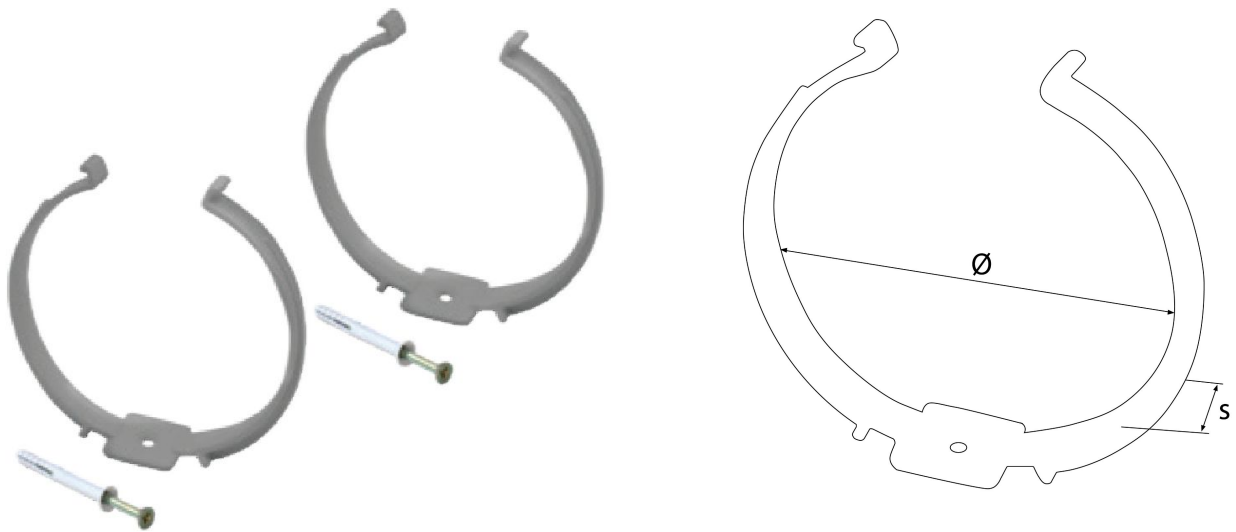

Steel effect duct system

Compliant with UNI EN 7129-3:2015 regulation of "exhalation channels" for cooker hoods.

Item	Colour	Ø mm	S mm	Screws and plugs
STVC2100AC	steel	100	12	✓
STVC2125AC	steel	125	14	✓

Description: 2 round pipe brackets with screws and plugs

Material: ABS plastic

Features: The round pipe holder brackets are complete with 5x45 cm screws and plugs for fixing. They are part of the ducted ventilation system which allows a rapid evacuation of vapors (max 80°C) and unpleasant odors from environments such as the kitchen or bathrooms and a healthy exchange of air.