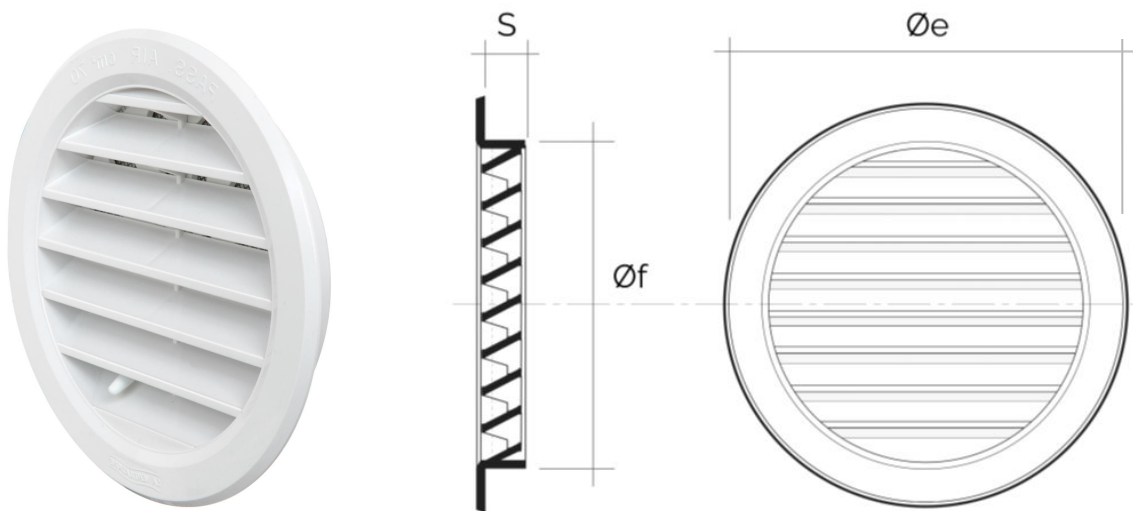

Recessed mounting round grilles

Item	Ø e mm	S mm	Insect screen	Hole Ø f mm	Pass Air cm ²
T10B	120	16		97	70
T10M	120	16		97	70
T10RB	120	16	✓	97	70
T10RM	120	16	✓	97	70
T10RRAN	120	16	✓	97	70
T10RS	120	16	✓	97	70

Description: Recessed mounting round ventilation grille

Material: ABS plastic

Colour: T10B White - T10M Brown - T10RB White - T10RM Brown - T10RRAN Shining copper effect - T10RS Sand

Features: Round built-in ventilation grille for Ø 100 mm hole, that can be installed both indoors and outdoors.

Recessed mounting round grilles

Item	Ø e mm	S mm	Insect screen	Adjustable air flow	Hole Ø f mm	Pass Air cm ²
T10DB	120	16		✓	97	35
T10DM	120	16		✓	97	35
T10DRB	120	16	✓	✓	97	35
T10DRM	120	16	✓	✓	97	35

Description: Recessed mounting round ventilation grille

Material: ABS plastic

Colour: T10DB White - T10DM Brown - T10DRB White - T10DRM Brown

Features: Round recessed ventilation grille for Ø 100 mm hole, including adjustable air flow by knob. Suitable for both indoors and outdoors installation.