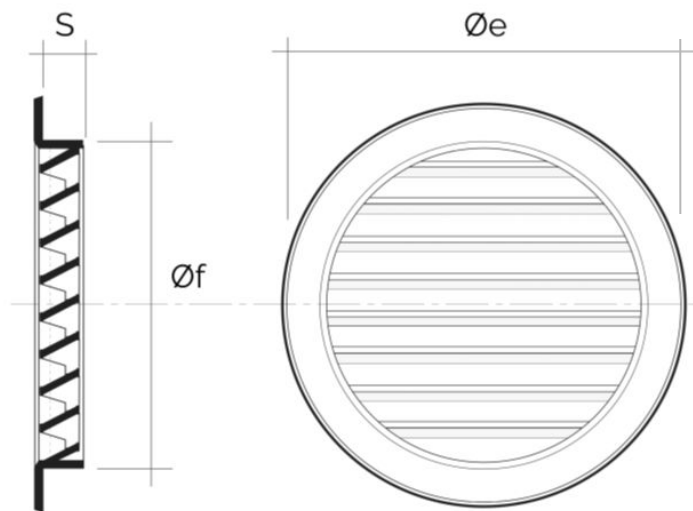

Recessed mounting round grilles

Item	Ø e mm	S mm	Insect screen	Adjustable air flow	Cords	Hole Ø f mm	Pass Air cm²
T10DSB	120	16		✓	✓	97	35
T10DSM	120	16		✓	✓	97	35
T10DSRB	120	16	✓	✓	✓	97	35
T10DSRM	120	16	✓	✓	✓	97	35

Description: Recessed mounting round ventilation grille

Material: ABS plastic

Colour: T8DSB White - T8DSM Brown - T8DSRB White - T8DSRM Brown

Features: Round recessed ventilation grille for Ø 100 mm hole, including cords which allow remote adjustment of the air flow. Suitable for both indoors and outdoors installation.