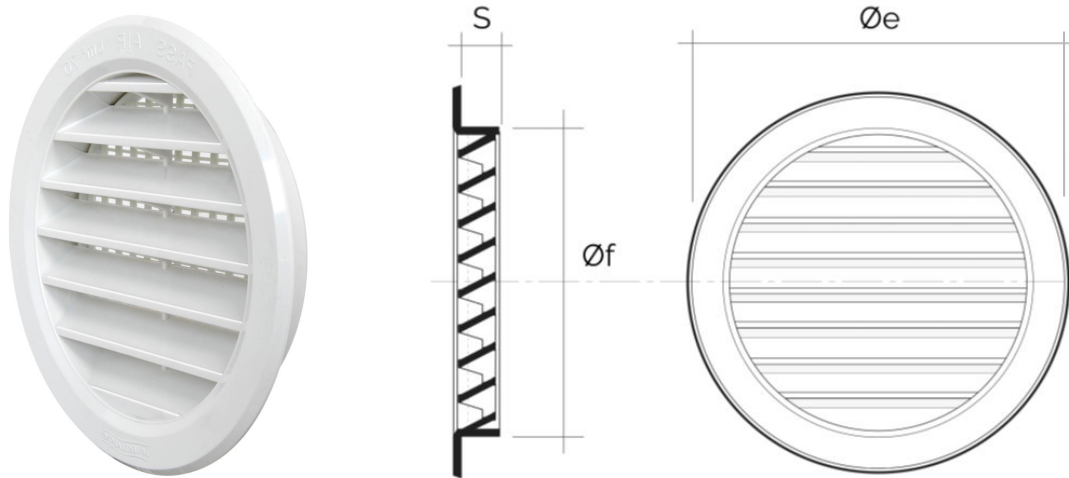

Recessed mounting round grilles

Item	Ø e mm	S mm	Insect screen	Hole Ø f mm	Pass Air cm ²
T10B	120	16		97	70
T10M	120	16		97	70
T10RB	120	16	✓	97	70
T10RM	120	16	✓	97	70
T10RRAN	120	16	✓	97	70
T10RS	120	16	✓	97	70

Description: Recessed mounting round ventilation grille

Material: ABS plastic

Colour: T10B White - T10M Brown - T10RB White - T10RM Brown - T10RRAN Shining copper effect - T10RS Sand

Features: Round built-in ventilation grille for Ø 100 mm hole, that can be installed both indoors and outdoors.

Recessed mounting round grilles

Item	Ø e mm	S mm	Insect screen	Adjustable air flow	Hole Ø f mm	Pass Air cm ²
T10DB	120	16		✓	97	35
T10DM	120	16		✓	97	35
T10DRB	120	16	✓	✓	97	35
T10DRM	120	16	✓	✓	97	35

Description: Recessed mounting round ventilation grille

Material: ABS plastic

Colour: T10DB White - T10DM Brown - T10DRB White - T10DRM Brown

Features: Round recessed ventilation grille for Ø 100 mm hole, including adjustable air flow by knob. Suitable for both indoors and outdoors installation.