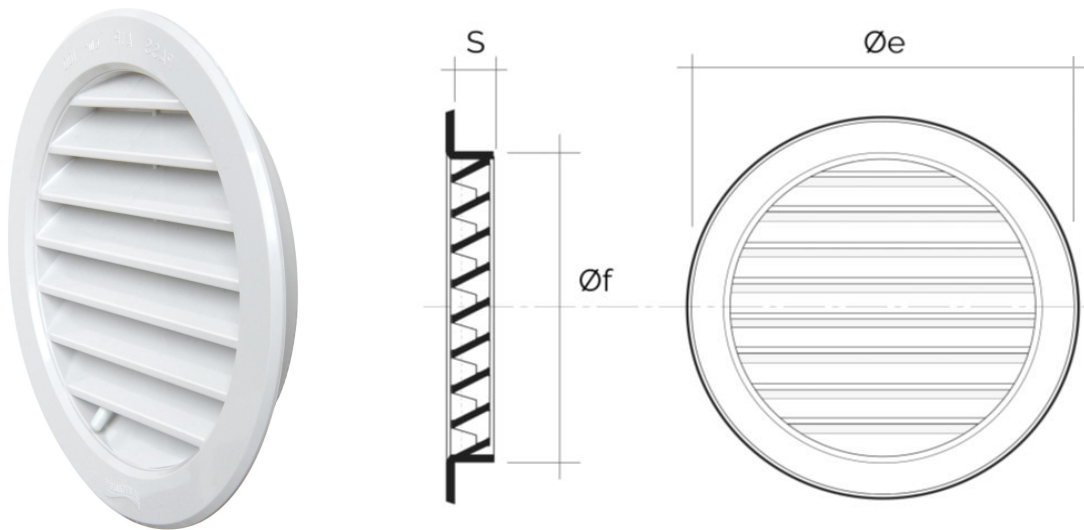

Recessed mounting round grilles

Item	Ø e mm	S mm	Insect screen	Hole Ø f mm	Pass Air cm ²
T12B	150	16		121	100
T12M	150	16		121	100
T12RB	150	16	✓	121	100
T12RM	150	16	✓	121	100
T12RRAN	150	16	✓	121	100
T12RS	150	16	✓	121	100

Description: Recessed mounting round ventilation grille

Material: ABS plastic

Colour: T12B White - T12M Brown - T12RB White - T12RM Brown - T12RRAN Shining copper effect - T12RS Sand

Features: Round recessed ventilation grille for Ø 125 mm hole, which can be installed both indoors and outdoors.

Recessed mounting round grilles

Item	Ø e mm	S mm	Insect screen	Adjustable air flow	Hole Ø f mm	Pass Air cm ²
T12DB	150	16		✓	121	50
T12DM	150	16		✓	121	50
T12DRB	150	16	✓	✓	121	50
T12DRM	150	16	✓	✓	121	50

Description: Recessed mounting round ventilation grille

Material: ABS plastic

Colour: T12DB White - T12DM Brown - T12DRB White - T12DRM Brown

Features: Round recessed ventilation grille for Ø 125 mm hole, including adjustable air flow by knob. Suitable for both indoors and outdoors installation.