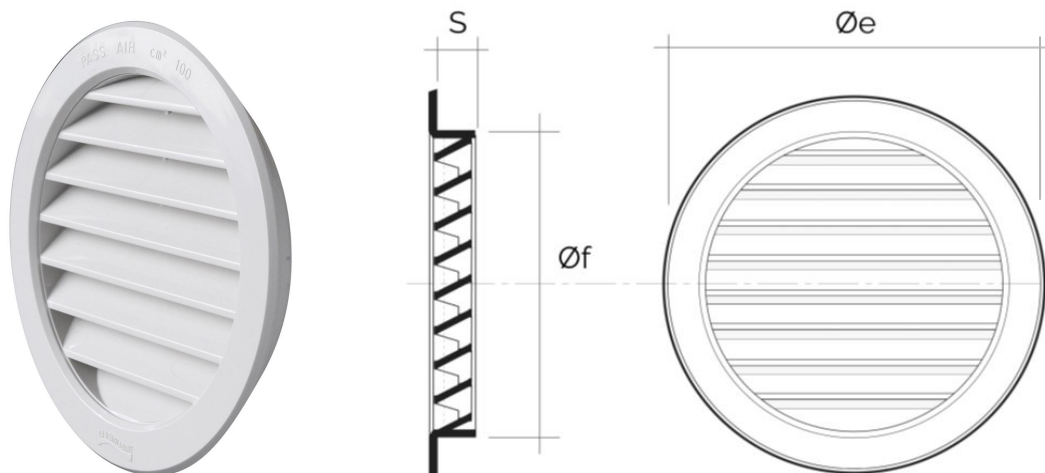

Recessed mounting round grilles

Item	Ø e mm	S mm	Insect screen	Hole Ø f mm	Pass Air cm ²
T12B	150	16		121	100
T12M	150	16		121	100
T12RB	150	16	✓	121	100
T12RM	150	16	✓	121	100
T12RRAN	150	16	✓	121	100
T12RS	150	16	✓	121	100

Description: Recessed mounting round ventilation grille

Material: ABS plastic

Colour: T12B White - T12M Brown - T12RB White - T12RM Brown - T12RRAN Shining copper effect - T12RS Sand

Features: Round recessed ventilation grille for Ø 125 mm hole, which can be installed both indoors and outdoors.

Recessed mounting round grilles

Item	Ø e mm	S mm	Insect screen	Adjustable air flow	Hole Ø f mm	Pass Air cm ²
T12DB	150	16		✓	121	50
T12DM	150	16		✓	121	50
T12DRB	150	16	✓	✓	121	50
T12DRM	150	16	✓	✓	121	50

Description: Recessed mounting round ventilation grille

Material: ABS plastic

Colour: T12DB White - T12DM Brown - T12DRB White - T12DRM Brown

Features: Round recessed ventilation grille for Ø 125 mm hole, including adjustable air flow by knob. Suitable for both indoors and outdoors installation.