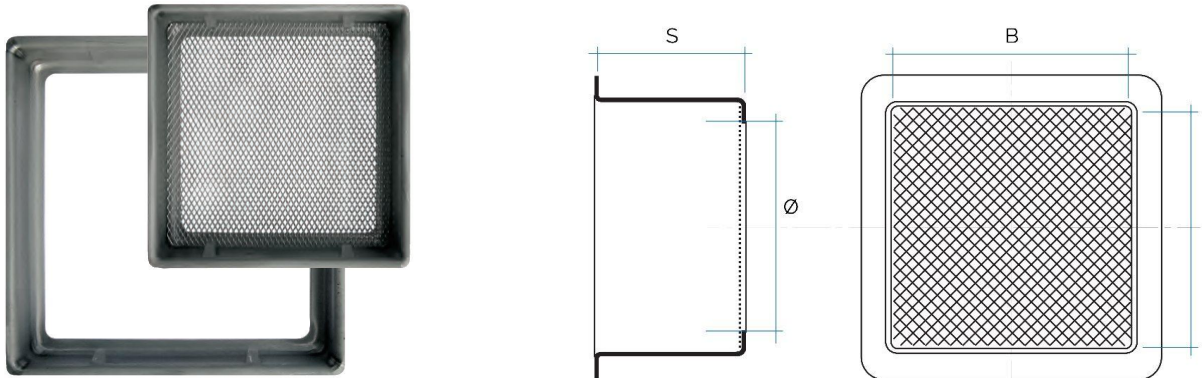

Metal grille frames

SIMPLE FRAME & FRAME WITH INSECT SCREEN

Item	Colour	BxH mm	Hole mm	S mm	Insect screen
T2610	galvanized	232x72	235x75	55	
TR2610	galvanized	232x72	235x75	55	✓
T2613	galvanized	232x102	235x105	55	
TR2613	galvanized	232x102	235x105	55	✓
T3010	galvanized	272x72	275x75	55	
TR3010	galvanized	272x72	275x75	55	✓
T3013	galvanized	272x102	275x105	55	
TR3013	galvanized	272x102	275x105	55	✓

Description: Frame for warm air grilles

Material: Metal

Features: The warm air grille frames are essential to graft grilles to existing ducts or pipes. The frames are made of galvanized sheet metal and are available in different sizes.