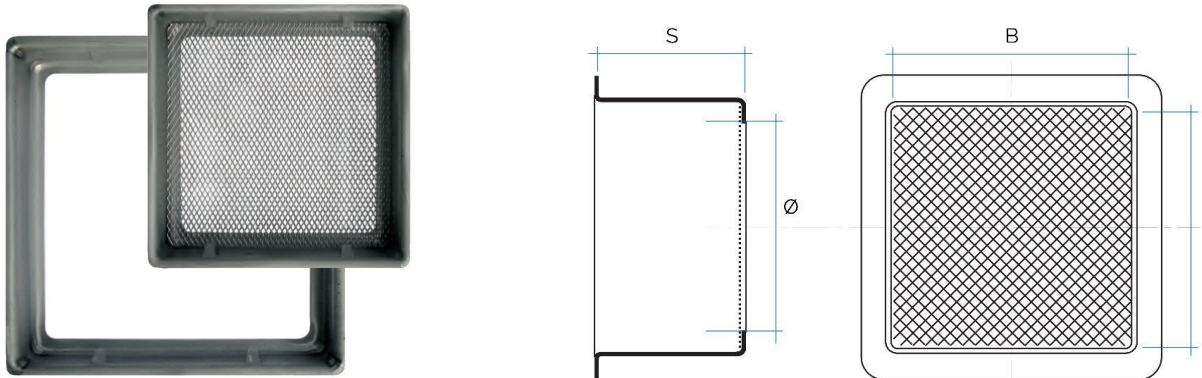

Metal grille frames

SIMPLE FRAME & FRAME WITH INSECT SCREEN

Item	Colour	BxH mm	Hole mm	S mm	Insect screen
T3410	galvanized	312x72	315x75	55	
TR3410	galvanized	312x72	315x75	55	✓
T3413	galvanized	312x102	315x105	55	
TR3413	galvanized	312x102	315x105	55	✓
T4010	galvanized	372x72	375x75	55	
TR4010	galvanized	372x72	375x75	55	✓
T4013	galvanized	372x102	375x105	55	
TR4013	galvanized	372x102	375x105	55	✓

Description: Frame for warm air grilles

Material: Metal

Features: The warm air grille frames are essential to graft grilles to existing ducts or pipes. The frames are made of galvanized sheet metal and are available in different sizes.