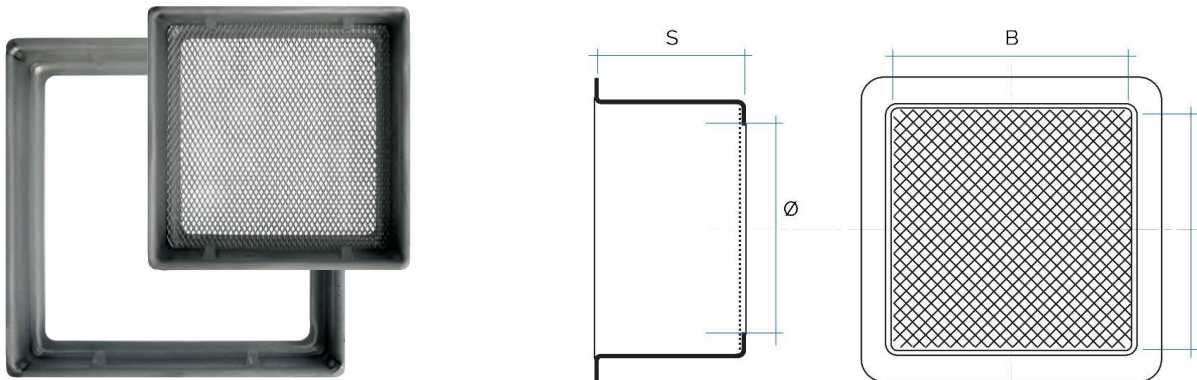

## Metal grille frames

SIMPLE FRAME & FRAME WITH INSECT SCREEN

Item	Colour	BxH mm	Hole mm	S mm	Insect screen
<b>T1413</b>	galvanized	108x108	111x111	55	
<b>TR1413</b>	galvanized	108x108	111x111	55	✓
<b>T1615</b>	galvanized	130x130	133x133	55	
<b>TR1615</b>	galvanized	130x130	133x133	55	✓
<b>T1813</b>	galvanized	150x108	153x111	55	
<b>TR1813</b>	galvanized	150x108	153x111	55	✓
<b>T1818</b>	galvanized	150x150	153x153	55	
<b>TR1818</b>	galvanized	150x150	153x153	55	✓
<b>T2020</b>	galvanized	180x180	183x183	55	
<b>TR2020</b>	galvanized	180x180	183x183	55	✓

**Description:** Frame for warm air grilles

**Material:** Metal

**Features:** The warm air grille frames are essential to graft grilles to existing ducts or pipes. The frames are made of galvanized sheet metal and are available in different sizes.

## Metal grille frames

SIMPLE FRAME & FRAME WITH INSECT SCREEN

Item	Colour	BxH mm	Hole mm	S mm	Insect screen
<b>T2010</b>	galvanized	180x72	183x75	55	
<b>TR2010</b>	galvanized	180x72	183x75	55	✓
<b>T2013</b>	galvanized	180x102	183x105	55	
<b>TR2013</b>	galvanized	180x102	183x105	55	✓
<b>T2215</b>	galvanized	190x130	193x133	55	
<b>TR2215</b>	galvanized	190x130	193x133	55	✓
<b>T2413</b>	galvanized	212x102	215x105	55	
<b>TR2413</b>	galvanized	212x102	215x105	55	✓