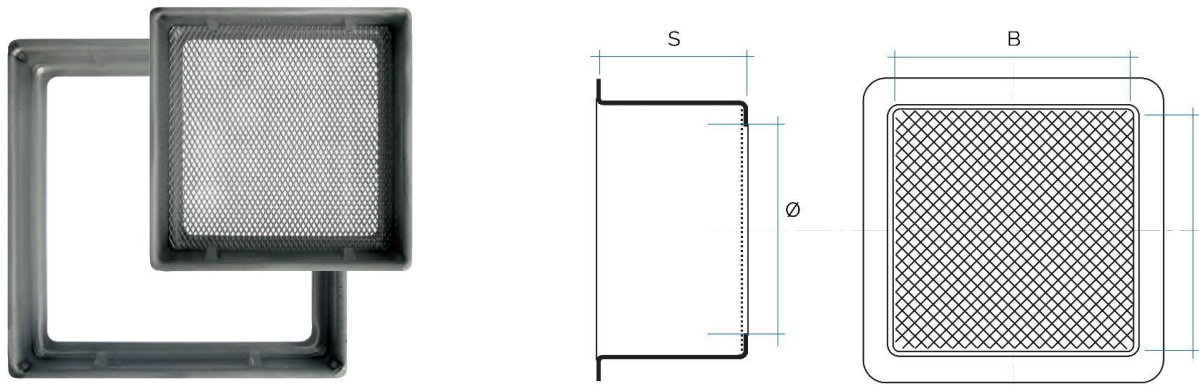

## Metal grille frames

SIMPLE FRAME & FRAME WITH INSECT SCREEN

Item	Colour	BxH mm	Hole mm	S mm	Insect screen
<b>T1413</b>	galvanized	108x108	111x111	55	
<b>TR1413</b>	galvanized	108x108	111x111	55	✓
<b>T1615</b>	galvanized	130x130	133x133	55	
<b>TR1615</b>	galvanized	130x130	133x133	55	✓
<b>T1813</b>	galvanized	150x108	153x111	55	
<b>TR1813</b>	galvanized	150x108	153x111	55	✓
<b>T1818</b>	galvanized	150x150	153x153	55	
<b>TR1818</b>	galvanized	150x150	153x153	55	✓
<b>T2020</b>	galvanized	180x180	183x183	55	
<b>TR2020</b>	galvanized	180x180	183x183	55	✓

**Description:** Frame for warm air grilles

**Material:** Metal

**Features:** The warm air grille frames are essential to graft grilles to existing ducts or pipes. The frames are made of galvanized sheet metal and are available in different sizes.