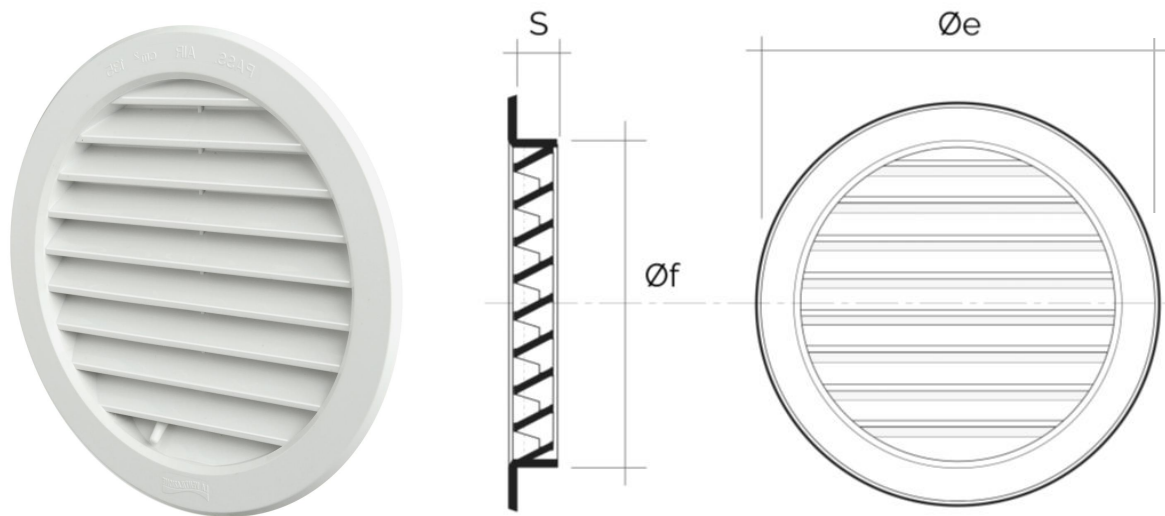

## Recessed mounting round grilles

Item	Ø e mm	S mm	Insect screen	Hole Ø f mm	Pass Air cm <sup>2</sup>
<b>T16B</b>	190	18		157	135
<b>T16M</b>	190	18		157	135
<b>T16RB</b>	190	18	✓	157	135
<b>T16RM</b>	190	18	✓	157	135
<b>T16RRAN</b>	190	18	✓	157	135

**Description:** Recessed mounting round ventilation grille

**Material:** ABS plastic

**Colour:** T16B White - T16M Brown - T16RB White - T16RM Brown - T16RRAN Shining copper effect

**Features:** Round recessed ventilation grille for Ø 160 mm hole, which can be installed both indoors and outdoors.

## Recessed mounting round grilles

Item	Ø e mm	S mm	Insect screen	Adjustable air flow	Hole Ø f mm	Pass Air cm <sup>2</sup>
<b>T16DB</b>	190	18		✓	157	70
<b>T16DM</b>	190	18		✓	157	70
<b>T16DRB</b>	190	18	✓	✓	157	70
<b>T16DRM</b>	190	18	✓	✓	157	70

**Description:** Recessed mounting round ventilation grille

**Material:** ABS plastic

**Colour:** T16DB White - T16DM Brown - T16DRB White - T16DRM Brown

**Features:** Round recessed ventilation grille for Ø 160 mm hole, including adjustable air flow by knob. Suitable for both indoors and outdoors installation.