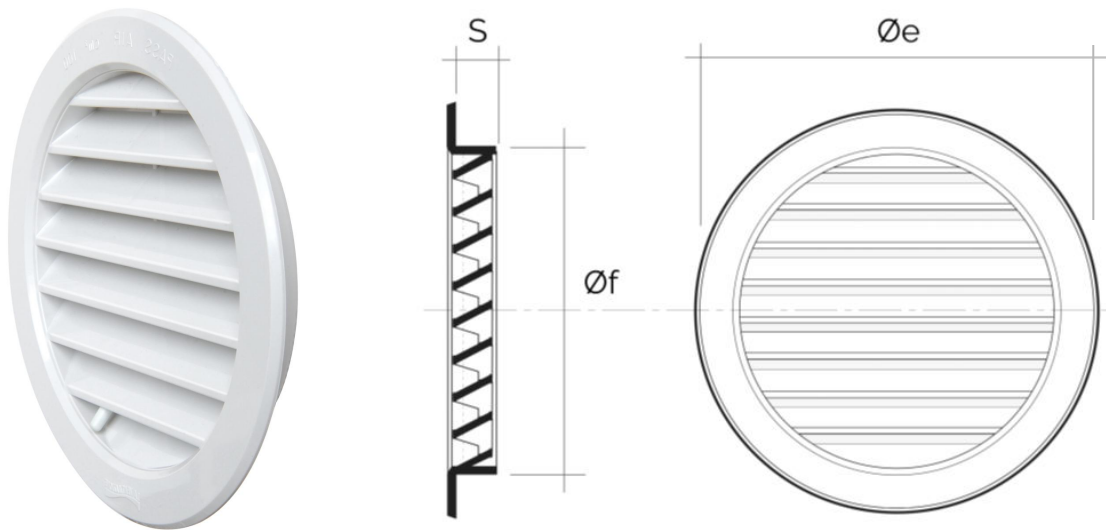

**Description:** Recessed mounting round ventilation grille

**Material:** ABS plastic

**Colour:** T16B White - T16M Brown - T16RB White - T16RM Brown - T16RRAN Shining copper effect

**Features:** Round recessed ventilation grille for Ø 160 mm hole, which can be installed both indoors and outdoors.

## Recessed mounting round grilles

Item	Ø e mm	S mm	Insect screen	Adjustable air flow	Hole Ø f mm	Pass Air cm <sup>2</sup>
<b>T16DB</b>	190	18		✓	157	70
<b>T16DM</b>	190	18		✓	157	70
<b>T16DRB</b>	190	18	✓	✓	157	70
<b>T16DRM</b>	190	18	✓	✓	157	70

**Description:** Recessed mounting round ventilation grille

**Material:** ABS plastic

**Colour:** T16DB White - T16DM Brown - T16DRB White - T16DRM Brown

**Features:** Round recessed ventilation grille for Ø 160 mm hole, including adjustable air flow by knob. Suitable for both indoors and outdoors installation.

## Recessed mounting round grilles

Item	Ø e mm	S mm	Insect screen	Adjustable air flow	Cords	Hole Ø f mm	Pass Air cm <sup>2</sup>
<b>T16DSB</b>	190	18		✓	✓	157	70
<b>T16DSM</b>	190	18		✓	✓	157	70
<b>T16DSRB</b>	190	18	✓	✓	✓	157	70
<b>T16DSRM</b>	190	18	✓	✓	✓	157	70