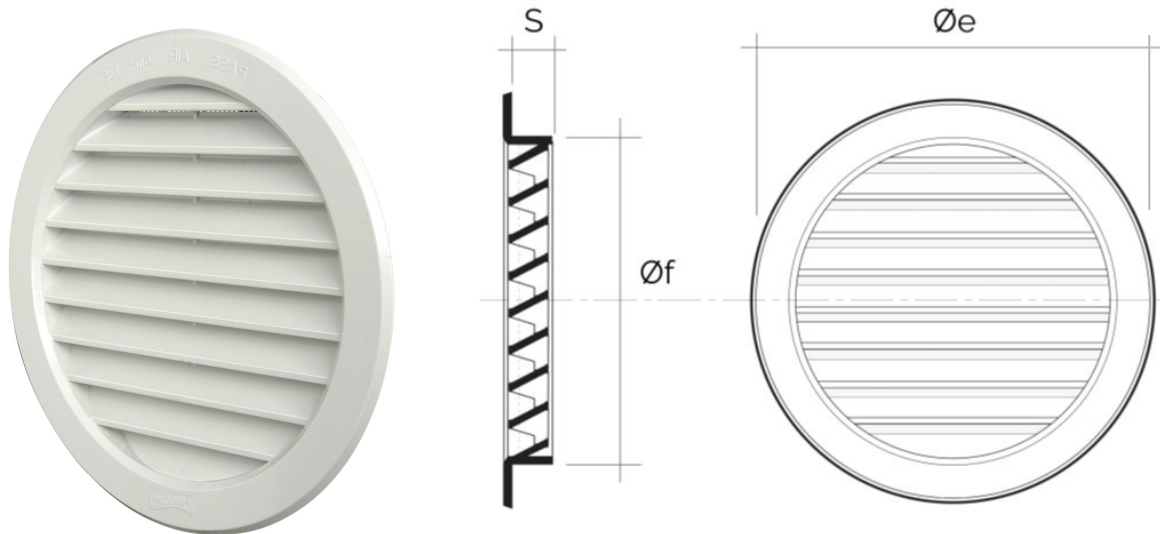

## Recessed mounting round grilles

Item	Ø e mm	S mm	Insect screen	Hole Ø f mm	Pass Air cm <sup>2</sup>
<b>T16B</b>	190	18		157	135
<b>T16M</b>	190	18		157	135
<b>T16RB</b>	190	18	✓	157	135
<b>T16RM</b>	190	18	✓	157	135
<b>T16RRAN</b>	190	18	✓	157	135

**Description:** Recessed mounting round ventilation grille

**Material:** ABS plastic

**Colour:** T16B White - T16M Brown - T16RB White - T16RM Brown - T16RRAN Shining copper effect

**Features:** Round recessed ventilation grille for Ø 160 mm hole, which can be installed both indoors and outdoors.

## Recessed mounting round grilles

Item	Ø e mm	S mm	Insect screen	Adjustable air flow	Hole Ø f mm	Pass Air cm <sup>2</sup>
<b>T16DB</b>	190	18		✓	157	70
<b>T16DM</b>	190	18		✓	157	70
<b>T16DRB</b>	190	18	✓	✓	157	70
<b>T16DRM</b>	190	18	✓	✓	157	70

**Description:** Recessed mounting round ventilation grille

**Material:** ABS plastic

**Colour:** T16DB White - T16DM Brown - T16DRB White - T16DRM Brown

**Features:** Round recessed ventilation grille for Ø 160 mm hole, including adjustable air flow by knob. Suitable for both indoors and outdoors installation.