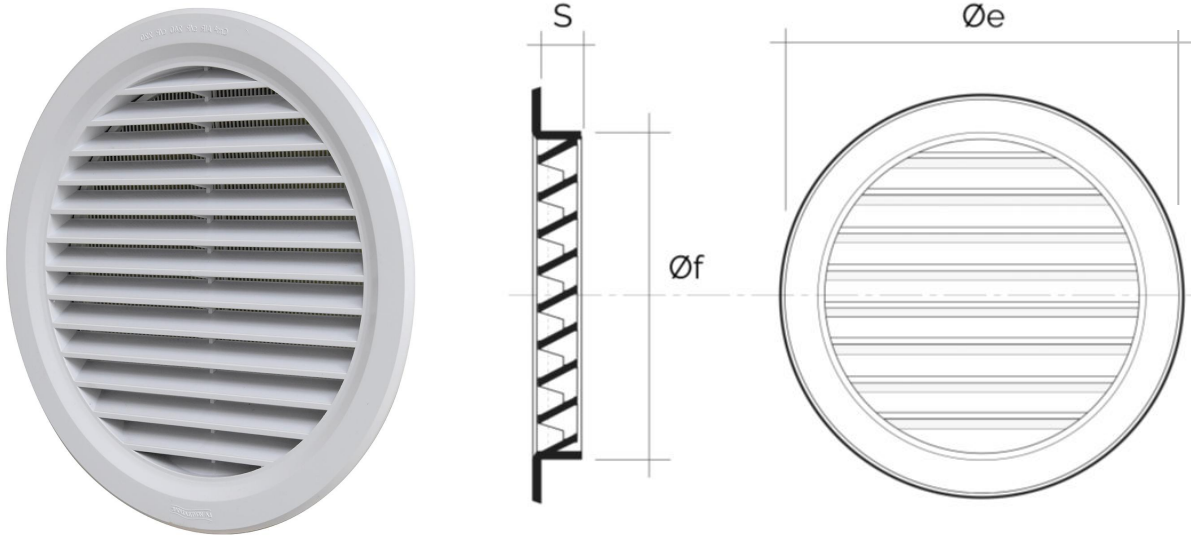

Recessed mounting round grilles

Item	Ø e mm	S mm	Insect screen	Hole Ø f mm	Pass Air cm ²
T20B	238	22		193	240
T20M	238	22		193	240
T20RB	238	22	✓	193	220
T20RM	238	22	✓	193	220

Description: Recessed mounting round ventilation grille

Material: ABS plastic

Colour: T20B White - T20M Brown - T20RB White - T20RM Brown

Features: Round recessed ventilation grille for hole Ø 200 mm, that can be installed both indoors and outdoors.

Recessed mounting round grilles

Item	Ø e mm	S mm	Insect screen	Adjustable air flow	Hole Ø f mm	Pass Air cm ²
T20DB	238	22		✓	193	120
T20DM	238	22		✓	193	120
T20DRB	238	22	✓	✓	193	120
T20DRM	238	22	✓	✓	193	120

Description: Recessed mounting round ventilation grille

Material: ABS plastic

Colour: T20DB White - T20DM Brown - T20DRB White - T20DRM Brown

Features: Round recessed ventilation grille for Ø 200 mm hole, including adjustable air flow by knob. Suitable for both indoors and outdoors installation.