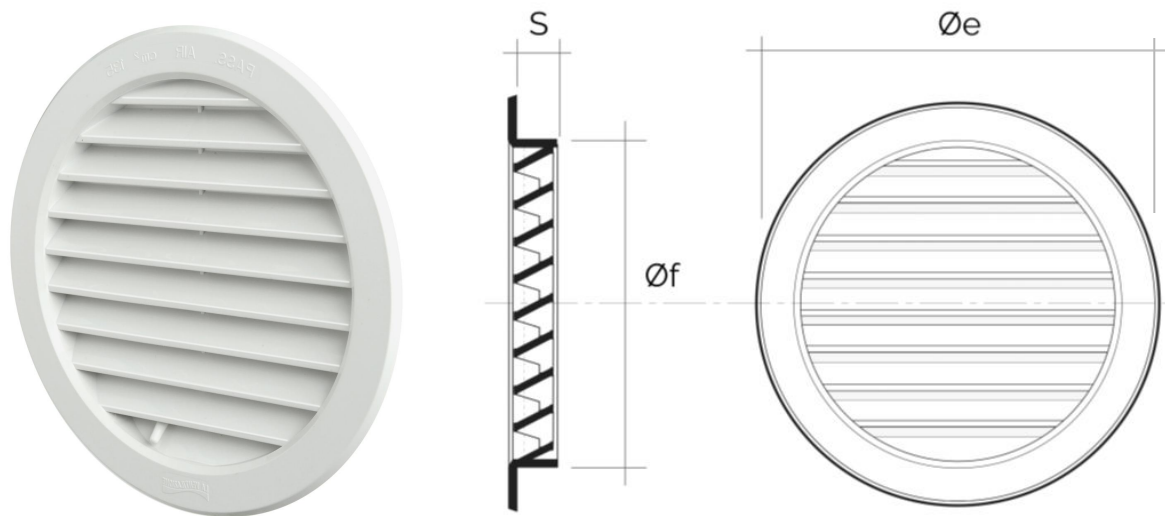

Recessed mounting round grilles

Item	Ø e mm	S mm	Insect screen	Hole Ø f mm	Pass Air cm ²
T20B	238	22		193	240
T20M	238	22		193	240
T20RB	238	22	✓	193	220
T20RM	238	22	✓	193	220

Description: Recessed mounting round ventilation grille

Material: ABS plastic

Colour: T20B White - T20M Brown - T20RB White - T20RM Brown

Features: Round recessed ventilation grille for hole Ø 200 mm, that can be installed both indoors and outdoors.

Recessed mounting round grilles

Item	Ø e mm	S mm	Insect screen	Adjustable air flow	Hole Ø f mm	Pass Air cm ²
T20DB	238	22		✓	193	120
T20DM	238	22		✓	193	120
T20DRB	238	22	✓	✓	193	120
T20DRM	238	22	✓	✓	193	120

Description: Recessed mounting round ventilation grille

Material: ABS plastic

Colour: T20DB White - T20DM Brown - T20DRB White - T20DRM Brown

Features: Round recessed ventilation grille for Ø 200 mm hole, including adjustable air flow by knob. Suitable for both indoors and outdoors installation.