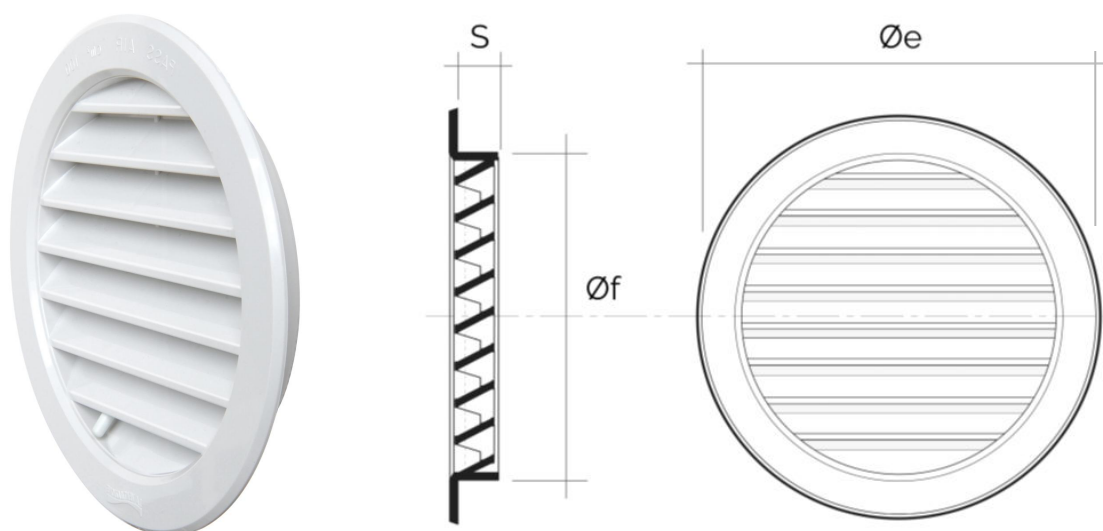

Recessed mounting round grilles

Item	Ø e mm	S mm	Insect screen	Adjustable air flow	Cords	Hole Ø f mm	Pass Air cm²
T20DSB	238	22		✓	✓	193	110
T20DSM	238	22		✓	✓	193	110
T20DSRB	238	22	✓	✓	✓	193	110
T20DSRM	238	22	✓	✓	✓	193	110

Description: Recessed mounting round ventilation grille

Material: ABS plastic

Colour: T20DSB White - T20DSM Brown - T20DSRB White - T20DSRM Brown

Features: Round recessed ventilation grille for Ø 200 mm hole, including cords which allow remote adjustment of the air flow. Suitable for both indoors and outdoors installation.