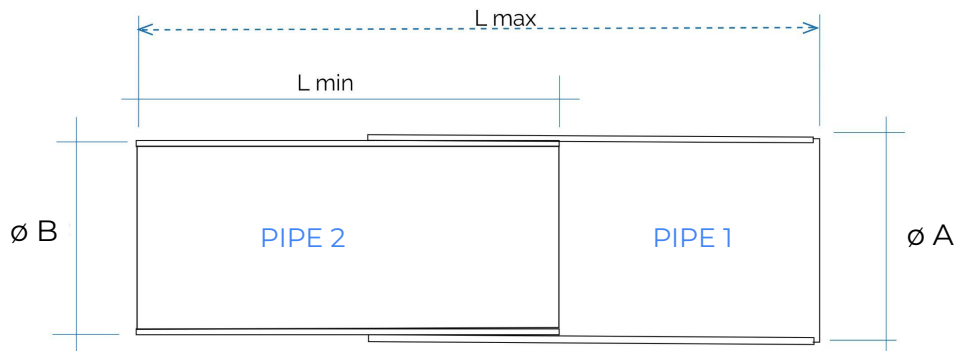

Telescopic pipes

Item	Colour	Pipe 1 ø A mm	Pipe 2 ø B mm	L min mm	L max mm
TB10TG	grey	100	97	300	580
TB12TG	grey	125	120	300	580
TB16TG	grey	160	154	280	540

Description: Telescopic pipe for duct system

Material: PVC

Features: The telescopic pipe ensures practicality and time savings during installation, as you can choose the desired size without cutting pipes. It is part of the ducted ventilation system which allows rapid evacuation of vapors (max 80°C) and unpleasant odors from environments such as the kitchen or bathrooms and a healthy exchange of air.