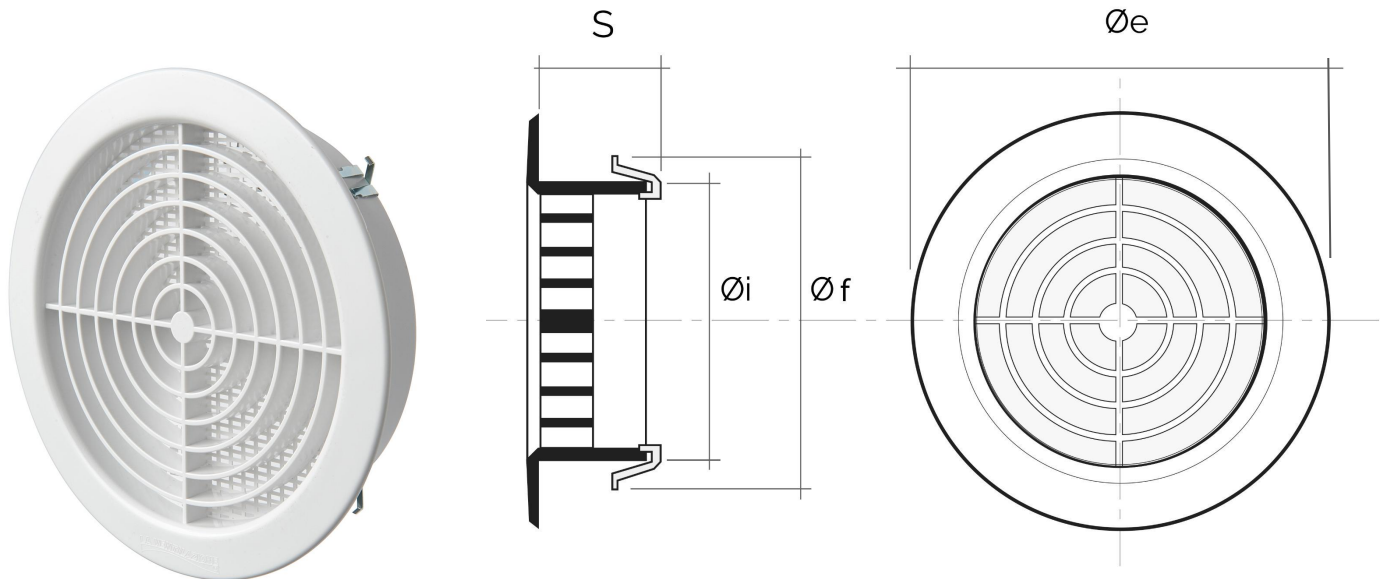

**Description:** Round recessed ventilation grille with flat flaps

**Material:** ABS plastic

**Colour:** White

**Features:** Aesthetic round recessed ventilation grille for Ø 100 mm hole, including adjustable air flow by knob. Suitable for both indoors and outdoors installation.

## Recessed mounting round grilles w/ flat flaps with clips

Item	Ø e mm	S mm	Insect screen	Adjustable air flow	Hole Ø i mm	Hole Ø f mm	Pass Air cm <sup>2</sup>
<b>TF12B</b>	147	37			110	125	65
<b>TF12RB</b>	147	37	✓		110	125	30
<b>TF12DB</b>	147	37		✓	110	125	-
<b>TF12DRB</b>	147	37	✓	✓	110	125	-

**Description:** Round recessed ventilation grille with flat flaps

**Material:** ABS plastic

**Colour:** White

**Features:** Aesthetic round recessed ventilation grille for Ø 125 mm hole, including adjustable air flow by knob. Suitable for both indoors and outdoors installation.

## Recessed mounting round grilles w/ flat flaps with clips

Item	Ø e mm	S mm	Insect screen	Hole Ø i mm	Hole Ø f mm	Pass Air cm <sup>2</sup>
<b>TF16B</b>	178	37		146	160	115
<b>TF16RB</b>	178	37	✓	146	160	50