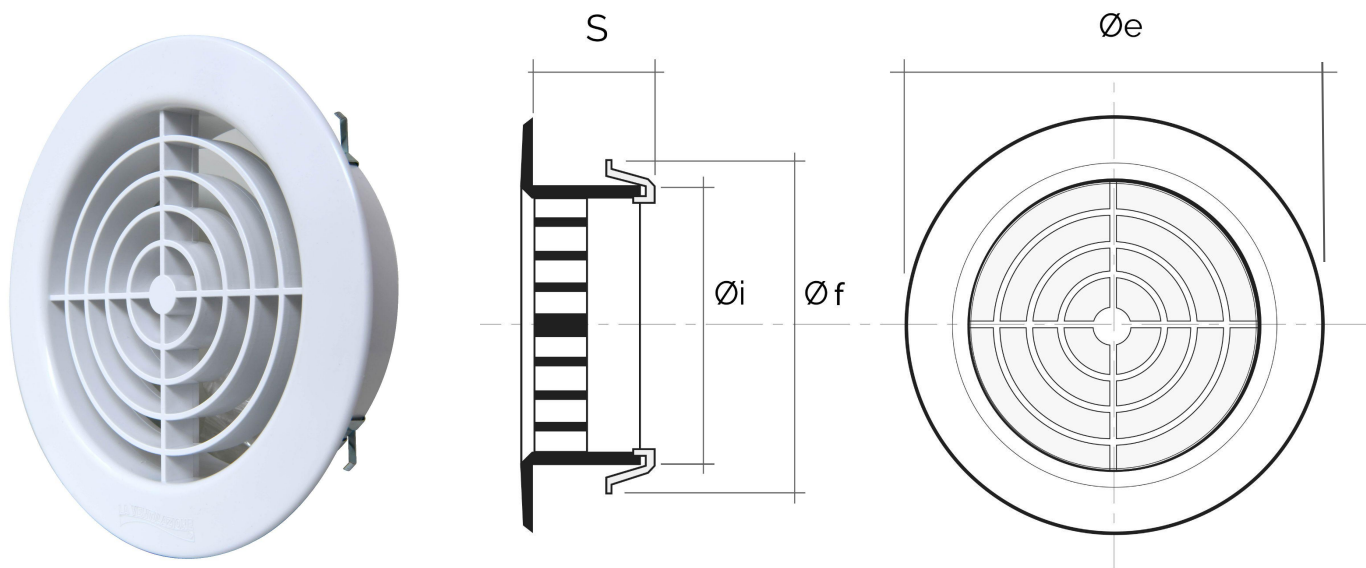

## Recessed mounting round grilles w/ flat flaps with clips

Item	Ø e mm	S mm	Insect screen	Adjustable air flow	Hole Ø i mm	Hole Ø f mm	Pass Air cm <sup>2</sup>
<b>TF10B</b>	128	28			91	100	50
<b>TF10RB</b>	128	28	✓		91	100	25
<b>TF10DB</b>	128	28		✓	91	100	-
<b>TF10DRB</b>	128	28	✓	✓	91	100	-

**Description:** Round recessed ventilation grille with flat flaps

**Material:** ABS plastic

**Colour:** White

**Features:** Aesthetic round recessed ventilation grille for Ø 100 mm hole, including adjustable air flow by knob. Suitable for both indoors and outdoors installation.

## Recessed mounting round grilles w/ flat flaps with clips

Item	Ø e mm	S mm	Insect screen	Adjustable air flow	Hole Ø i mm	Hole Ø f mm	Pass Air cm <sup>2</sup>
<b>TF12B</b>	147	37			110	125	65
<b>TF12RB</b>	147	37	✓		110	125	30
<b>TF12DB</b>	147	37		✓	110	125	-
<b>TF12DRB</b>	147	37	✓	✓	110	125	-

**Description:** Round recessed ventilation grille with flat flaps

**Material:** ABS plastic

**Colour:** White

**Features:** Aesthetic round recessed ventilation grille for Ø 125 mm hole, including adjustable air flow by knob. Suitable for both indoors and outdoors installation.