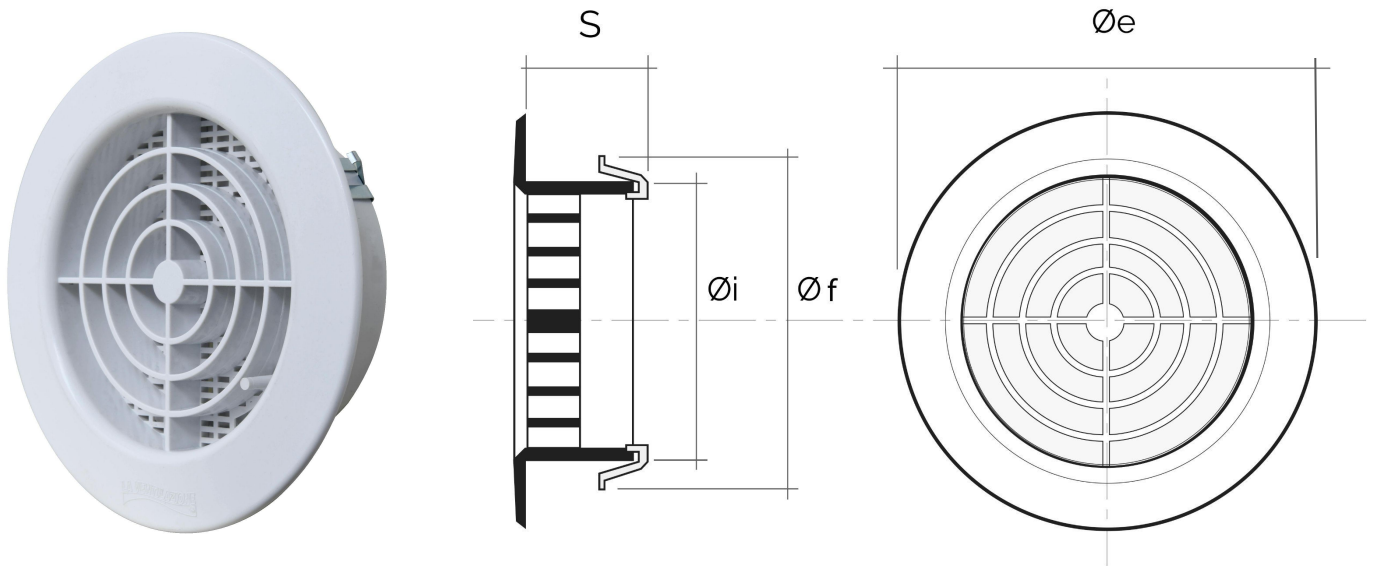

Recessed mounting round grilles w/ flat flaps with clips

Item	Ø e mm	S mm	Insect screen	Adjustable air flow	Hole Ø i mm	Hole Ø f mm	Pass Air cm²
TF10B	128	28			91	100	50
TF10RB	128	28	✓		91	100	25
TF10DB	128	28		✓	91	100	-
TF10DRB	128	28	✓	✓	91	100	-

Description: Round recessed ventilation grille with flat flaps

Material: ABS plastic

Colour: White

Features: Aesthetic round recessed ventilation grille for Ø 100 mm hole, including adjustable air flow by knob. Suitable for both indoors and outdoors installation.