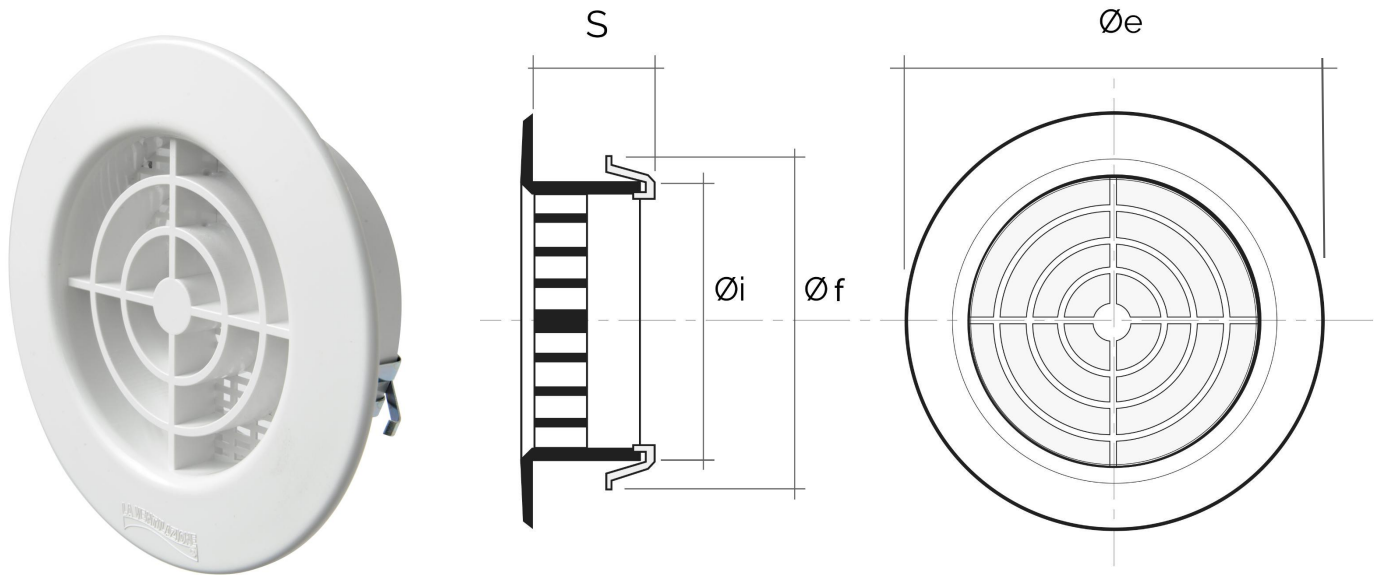

## Recessed mounting round grilles w/ flat flaps with clips

Item	Ø e mm	S mm	Insect screen	Hole Ø i mm	Hole Ø f mm	Pass Air cm <sup>2</sup>
<b>TF8B</b>	105	28		71	80	30
<b>TF8RB</b>	105	28	✓	71	80	15

**Description:** Round recessed ventilation grille with flat flaps

**Material:** ABS plastic

**Colour:** White

**Features:** Aesthetic round recessed ventilation grille for Ø 80 mm hole, which can be installed both indoors and outdoors.

**Description:** Round recessed ventilation grille with flat flaps

**Material:** ABS plastic

**Colour:** White

**Features:** Aesthetic round recessed ventilation grille for Ø 100 mm hole, including adjustable air flow by knob. Suitable for both indoors and outdoors installation.

**Description:** Round recessed ventilation grille with flat flaps

**Material:** ABS plastic

**Colour:** White

**Features:** Aesthetic round recessed ventilation grille for Ø 125 mm hole, including adjustable air flow by knob. Suitable for both indoors and outdoors installation.