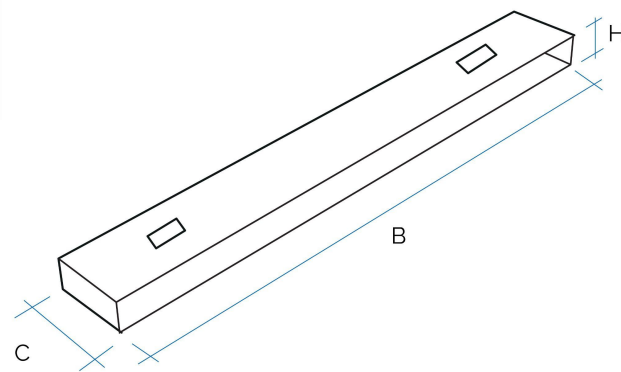

Klass Line - Frames for warm air flat vents

Item	Colour	BxH mm	C mm
TLK406	aluminium	395x45	55
TLK409	aluminium	395x75	55
TLK606	aluminium	595x45	55
TLK609	aluminium	595x75	55
TLK806	aluminium	795x75	55

Description: Frame for “Klass Line” warm air flat vents

Material: Metal

Features: Frame for linear flat vent.