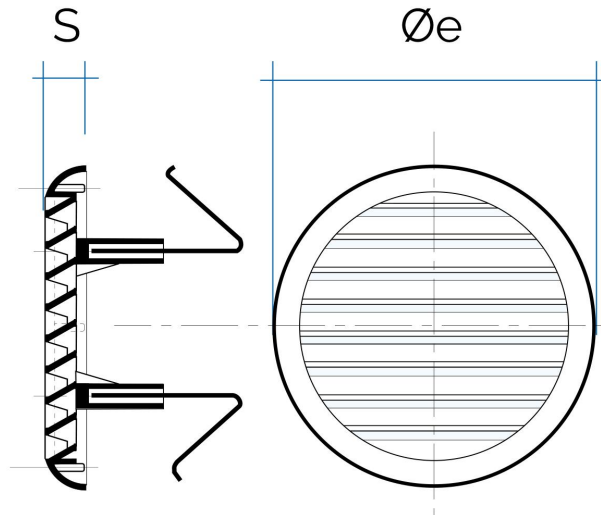

Round self-adjusting grilles with springs

Item	Ø mm external	S mm	Hole Ø mm min	Hole Ø mm max	Pass Air cm ²
TUR125B	155	14	80	125	100
TUR125M	155	14	80	125	100
TUR125CR	155	14	80	125	100
TUR125RAN	155	14	80	125	100

Description: Universal ventilation grille with insect screen and fixing springs

Material: ABS plastic

Colour: TUR125B White - TUR125M Brown - TUR125CR Chrome - TUR125RAN Shining copper effect

Features: Round self-adjusting ventilation grille including insect screen and fixing springs for holes from Ø 80 mm to Ø 125 mm, which can be installed both indoors and outdoors.

Round self-adjusting grilles with springs

Item	Ø mm external	S mm	Hole Ø mm min	Hole Ø mm max	Pass Air cm ²
TU160B	175	14	125	160	135
TU160M	175	14	125	160	135
TU160CR	175	14	125	160	135
TU160RAN	175	14	125	160	135