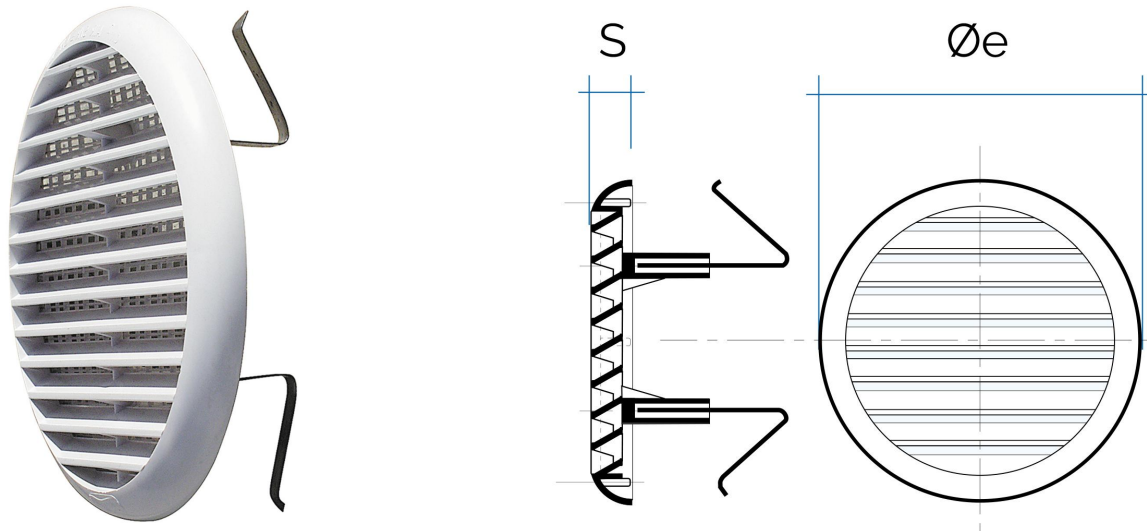

Description: Universal ventilation grille with insect screen and fixing springs

Material: ABS plastic

Colour: TUR100B White - TUR100M Brown - TUR100CR Chrome - TUR100RAN Shining copper effect

Features: Round self-adjusting ventilation grille including insect screen and fixing springs for holes from Ø 40 mm to Ø 80 mm, which can be installed both indoors and outdoors.

Description: Universal ventilation grille with fixing springs

Material: ABS plastic

Colour: TU125B White - TU125M Brown - TU125CR Chrome - TU125RAN Shining copper effect

Features: Round self-adjusting ventilation grille including fixing springs for holes from Ø 80 mm to Ø 125 mm, which can be installed both indoors and outdoors.

Round self-adjusting grilles with springs

Item	Ø mm external	S mm	Hole Ø mm min	Hole Ø mm max	Pass Air cm ²
TUR125B	155	14	80	125	100
TUR125M	155	14	80	125	100
TUR125CR	155	14	80	125	100
TUR125RAN	155	14	80	125	100

Description: Universal ventilation grille with insect screen and fixing springs

Material: ABS plastic

Colour: TUR125B White - TUR125M Brown - TUR125CR Chrome - TUR125RAN Shining copper effect

Features: Round self-adjusting ventilation grille including insect screen and fixing springs for holes from Ø 80 mm to Ø 125 mm, which can be installed both indoors and outdoors.