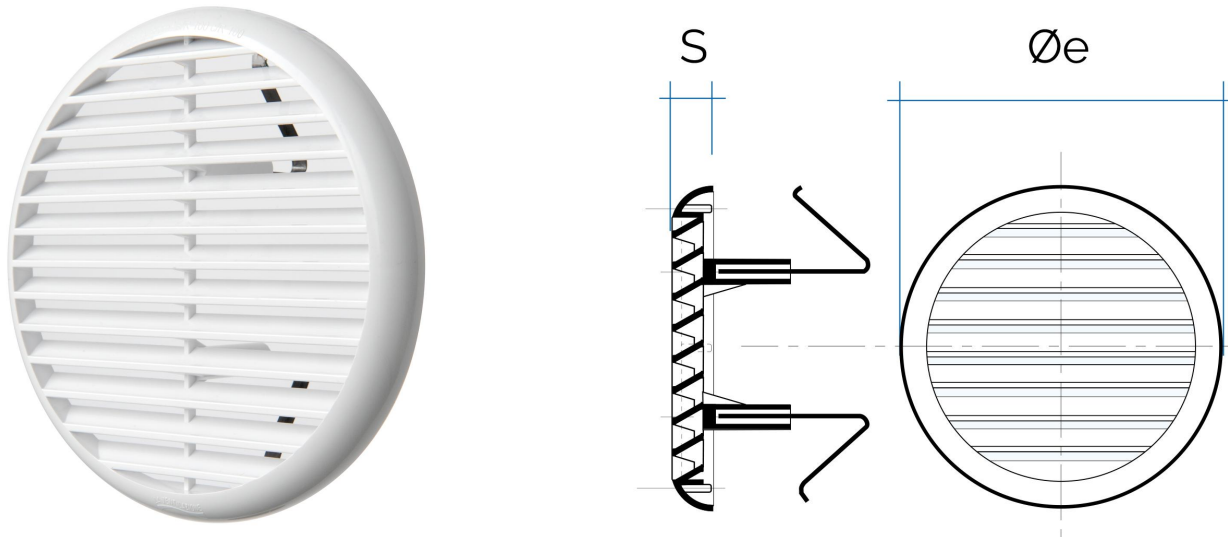

Description: Universal ventilation grille with fixing springs

Material: ABS plastic

Colour: TU100B White - TU100M Brown - TU100CR Chrome - TU100RAN Shining copper effect

Features: Round self-adjusting ventilation grille with fixing springs for holes from Ø 40 mm to Ø 80 mm, which can be installed both indoors and outdoors.

Round self-adjusting grilles with springs

Item	Ø mm external	S mm	Hole Ø mm min	Hole Ø mm max	Pass Air cm ²
TUR100B	106	13	40	80	40
TUR100M	106	13	40	80	40
TUR100CR	106	13	40	80	40
TUR100RAN	106	13	40	80	40

Description: Universal ventilation grille with insect screen and fixing springs

Material: ABS plastic

Colour: TUR100B White - TUR100M Brown - TUR100CR Chrome - TUR100RAN Shining copper effect

Features: Round self-adjusting ventilation grille including insect screen and fixing springs for holes from Ø 40 mm to Ø 80 mm, which can be installed both indoors and outdoors.

Round self-adjusting grilles with springs

Item	Ø mm external	S mm	Hole Ø mm min	Hole Ø mm max	Pass Air cm ²
TU125B	155	14	80	125	100
TU125M	155	14	80	125	100
TU125CR	155	14	80	125	100
TU125RAN	155	14	80	125	100