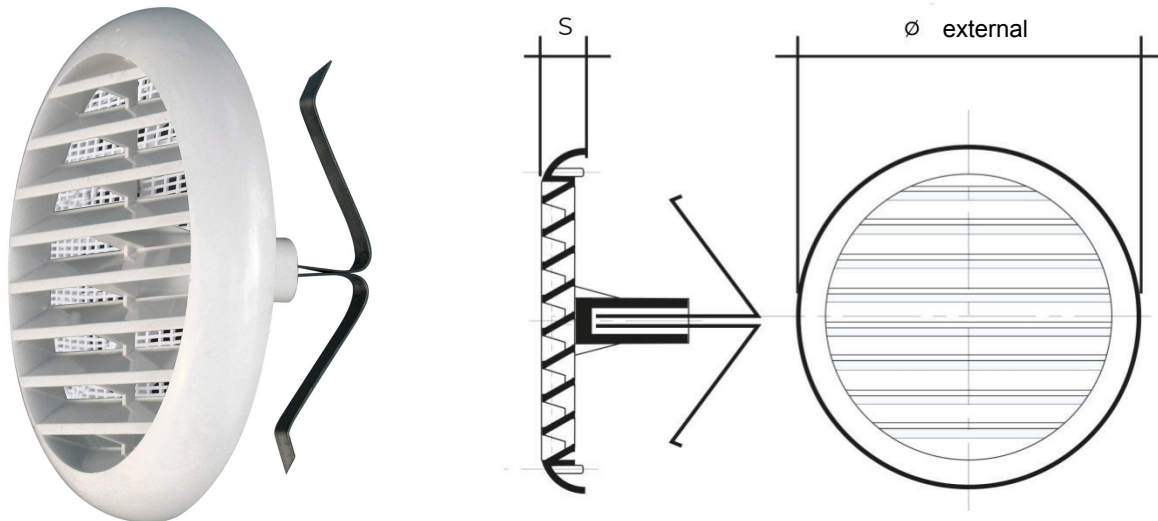

Round self-adjusting grilles with springs

Item	Ø mm external	S mm	Hole Ø mm min	Hole Ø mm max	Pass Air cm ²
TU100B	106	13	40	80	40
TU100M	106	13	40	80	40
TU100CR	106	13	40	80	40
TU100RAN	106	13	40	80	40

Description: Universal ventilation grille with fixing springs

Material: ABS plastic

Colour: TU100B White - TU100M Brown - TU100CR Chrome - TU100RAN Shining copper effect

Features: Round self-adjusting ventilation grille with fixing springs for holes from Ø 40 mm to Ø 80 mm, which can be installed both indoors and outdoors.

Round self-adjusting grilles with springs

Item	Ø mm external	S mm	Hole Ø mm min	Hole Ø mm max	Pass Air cm ²
TUR100B	106	13	40	80	40
TUR100M	106	13	40	80	40
TUR100CR	106	13	40	80	40
TUR100RAN	106	13	40	80	40

Description: Universal ventilation grille with insect screen and fixing springs

Material: ABS plastic

Colour: TUR100B White - TUR100M Brown - TUR100CR Chrome - TUR100RAN Shining copper effect

Features: Round self-adjusting ventilation grille including insect screen and fixing springs for holes from Ø 40 mm to Ø 80 mm, which can be installed both indoors and outdoors.