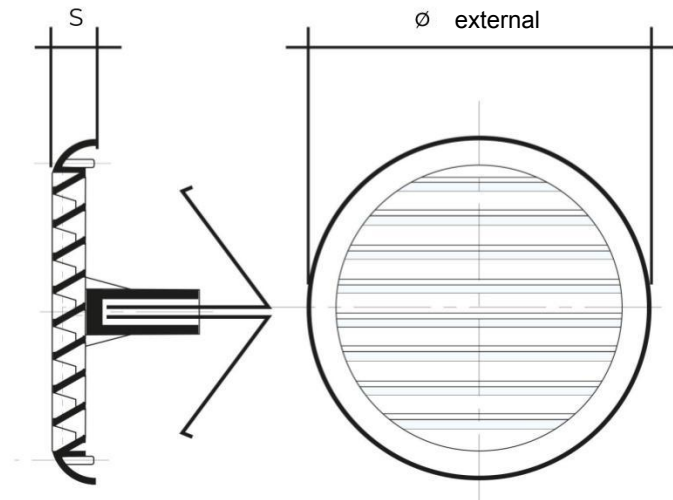

Round self-adjusting grilles with springs

Item	Ø mm external	S mm	Hole Ø mm min	Hole Ø mm max	Pass Air cm ²
TU100B	106	13	40	80	40
TU100M	106	13	40	80	40
TU100CR	106	13	40	80	40
TU100RAN	106	13	40	80	40

Description: Universal ventilation grille with fixing springs

Material: ABS plastic

Colour: TU100B White - TU100M Brown - TU100CR Chrome - TU100RAN Shining copper effect

Features: Round self-adjusting ventilation grille with fixing springs for holes from Ø 40 mm to Ø 80 mm, which can be installed both indoors and outdoors.

Round self-adjusting grilles with springs

Item	Ø mm external	S mm	Hole Ø mm min	Hole Ø mm max	Pass Air cm ²
TUR100B	106	13	40	80	40
TUR100M	106	13	40	80	40
TUR100CR	106	13	40	80	40
TUR100RAN	106	13	40	80	40