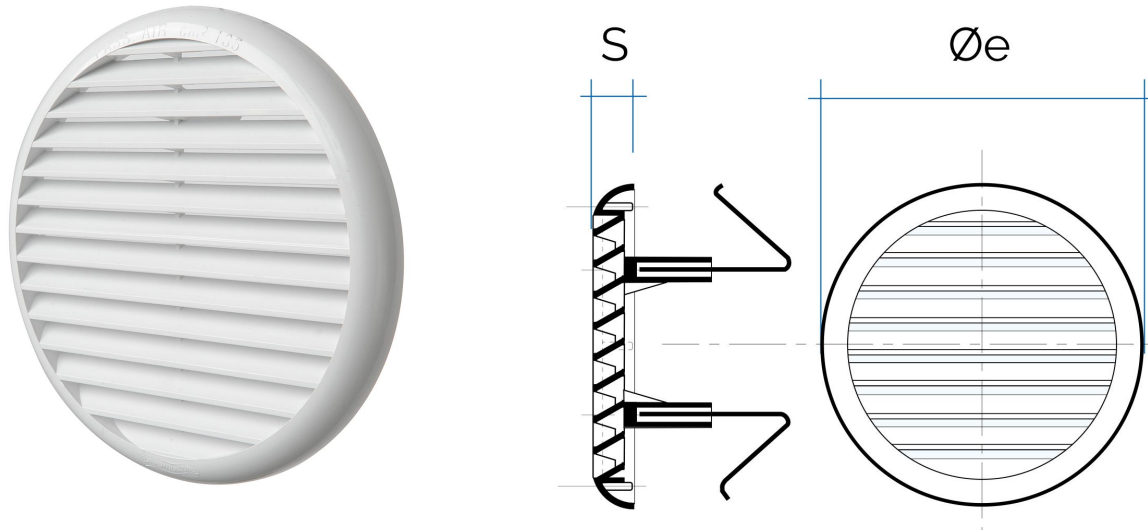

Round self-adjusting grilles with springs

Item	Ø mm external	S mm	Hole Ø mm min	Hole Ø mm max	Pass Air cm ²
TU160B	175	14	125	160	135
TU160M	175	14	125	160	135
TU160CR	175	14	125	160	135
TU160RAN	175	14	125	160	135

Description: Universal ventilation grille with fixing springs

Material: ABS plastic

Colour: TU160B White - TU160M Brown - TU160CR Chrome - TU160RAN Shining copper effect

Features: Round self-adjusting ventilation grille including fixing springs for holes from Ø 125 mm to Ø 160 mm, which can be installed both indoors and outdoors.

Round self-adjusting grilles with springs

Item	Ø mm external	S mm	Hole Ø mm min	Hole Ø mm max	Pass Air cm ²
TUR160B	175	14	125	160	135
TUR160M	175	14	125	160	135
TUR160CR	175	14	125	160	135
TUR160RAN	175	14	125	160	135
TUR160S	175	14	125	160	135