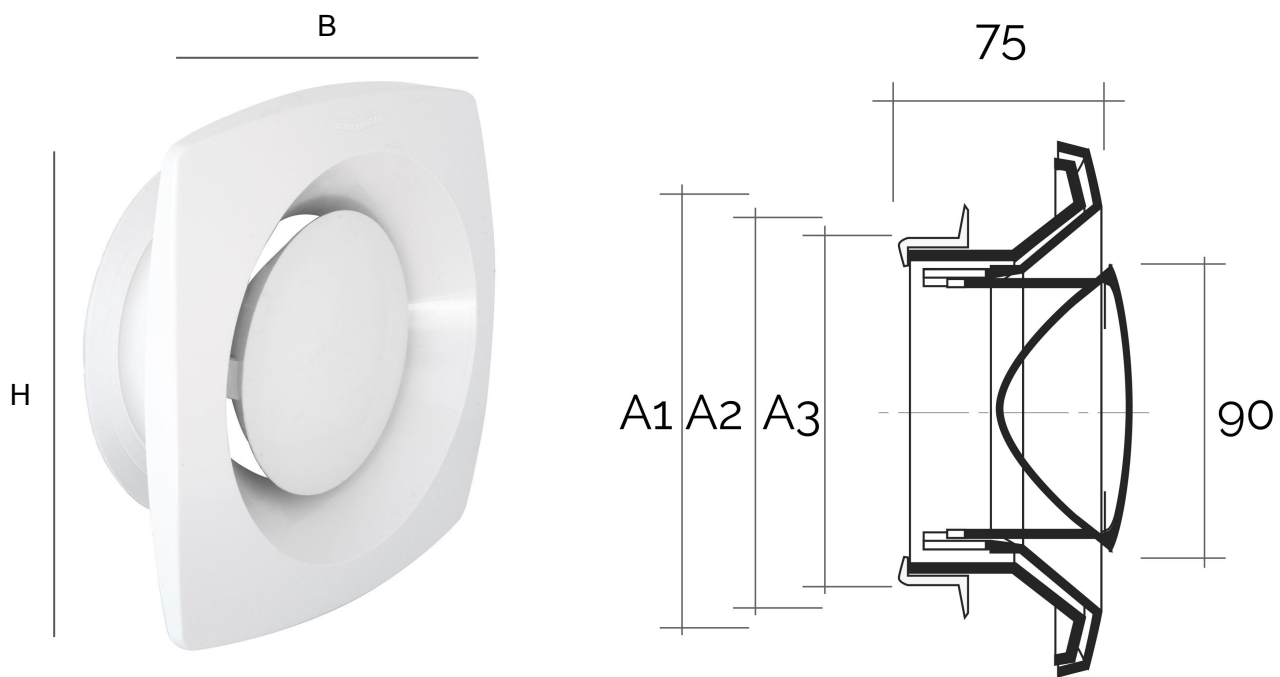

Adjustable suction valve

Item	BxH mm	A1 mm	A2 mm	A3 mm	Air flow m ³ /h
VLA175B	175x175	125	110	96,8	110
VLA175CR	175x175	125	110	96,8	110

Description: Recessed square ventilation valve

Material: ABS plastic

Colour: VLA175B White - VLA175CR Chrome

Features: Adjustable square air suction ventilation valve. including \varnothing 92 mm inlet with gasket for pipes diameter 100 - 110 - 125 mm.

Adjustable supply valve

Item	BxH mm	A1 mm	A2 mm	A3 mm	Air flow m ³ /h
VLV175B	175x175	125	110	96,8	110
VLV175CR	175x175	125	110	96,8	110

Description: Recessed square ventilation valve

Material: ABS plastic

Colour: VLV175B White - VLV175CR Chrome

Features: Adjustable square supply air ventilation valve. including \varnothing 92 mm inlet with gasket for pipes diameter 100 - 110 - 125 mm.